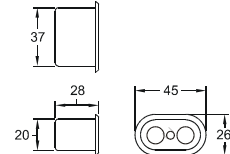

Connector body, angle type, porcelain terminal base, metal shell with compression cord grip. Threaded bushing plus external strain relief. 25 amp 380 VAC
Model 111-10145 \$50.00

Complete terminal base for connectors 111-10120 and 111-10122.

Heater inlet connector & porcelain terminal base. 10 amp 250 VDC / 16 amp 250 VAC
Model 111-10120-INT (internals only-no shell) \$10.82

Terminal base for connectors 111-10140 and 111-10145.

Straight porcelain terminal base, no metal shell. 25 amp 380 VAC
Model 111-10140-INT (no shell) \$31.15

Heater metal shell for connector 111-10120. 10 amp 250 VDC / 16 amp 250 VAC
Model 111-10120-MS (metal shell only) \$3.00

Connector body, straight, rubber cover, **silicone body** (not rubber!), rated 200°C (392°F) continuous. 10 amp 250 VDC / 16 amp 250 VAC
Model 111-10340 \$42.16

Angle heater inlet box, porcelain terminal base, metal shell. 10 amp 250 VDC / 16 amp 250 VAC
Model 111-10136 \$78.60

Connector body, angle, rubber cover, **silicone body** (not rubber!), rated 200°C (392°F) continuous. 10 amp 250 VDC / 16 amp 250 VAC
Model 111-10345 \$53.60