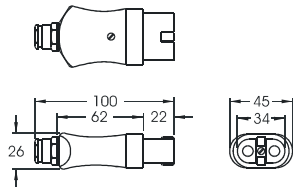

HIGH TEMPERATURE CONNECTORS

FOR USE WITH HEATER BANDS AND CARTRIDGE HEATERS

These are the **BETTER** high-temp connectors for **GUARANTEED** longer life.

Connector body, straight porcelain terminal base, metal shell with compression cord grip. Threaded bushing plus external strain relief. 25 amp 380 VAC
Model 111-10140 ..... $45.10