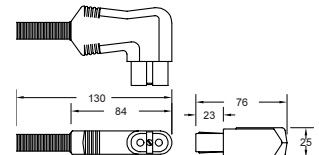

Heater inlet connector & porcelain terminal base. 10 amp 250 VDC / 16 amp 250 VAC
Model 111-10120-INT (internals only-no shell) \$10.82

Terminal base for connectors 111-10140 and 111-10145.

Straight porcelain terminal base, no metal shell. 25 amp 380 VAC
Model 111-10140-INT (no shell) \$31.15

Heater metal shell for connector 111-10120. 10 amp 250 VDC / 16 amp 250 VAC
Model 111-10120-MS (metal shell only) \$3.00

Connector body, straight, rubber cover, **silicone body** (not rubber!), rated 200°C (392°F) continuous. 10 amp 250 VDC / 16 amp 250 VAC
Model 111-10340 \$42.16

Angle heater inlet box, porcelain terminal base, metal shell. 10 amp 250 VDC / 16 amp 250 VAC
Model 111-10136 \$78.60

Connector body, angle, rubber cover, **silicone body** (not rubber!), rated 200°C (392°F) continuous. 10 amp 250 VDC / 16 amp 250 VAC
Model 111-10345 \$53.60

Right angle metal connector body, **silicone body** (not rubber!), rated 300°C (572°F) continuous. 25 amp 380 VAC
Model 111-10140-LRA \$50.75

PLASTIC PROCESS EQUIPMENT, INC.

8303 CORPORATE PARK DRIVE
MACEDONIA, OHIO 44056-2300
216-367-7000 • FAX: 216-367-7022
TOLL FREE: 800-321-0562