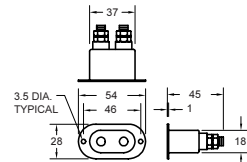

Heater inlet connector, porcelain terminal base, metal shell. 10 amp 250 VDC / 16 amp 250 VAC
Model 111-10120 \$13.45

Heater inlet connector, porcelain terminal base, metal shell. 10 amp 250 VDC / 16 amp 250 VAC
Model 111-10122 \$24.65

Heater metal shell for connector 111-10120. 10 amp 250 VDC / 16 amp 250 VAC
Model 111-10120-MS (metal shell only) \$3.00

Connector body, straight, rubber cover, **silicone body** (not rubber!), rated 200°C (392°F) continuous. 10 amp 250 VDC / 16 amp 250 VAC
Model 111-10340 \$42.16

Angle heater inlet box, porcelain terminal base, metal shell. 10 amp 250 VDC / 16 amp 250 VAC
Model 111-10136 \$78.60

Connector body, angle, rubber cover, **silicone body** (not rubber!), rated 200°C (392°F) continuous. 10 amp 250 VDC / 16 amp 250 VAC
Model 111-10345 \$53.60

Right angle metal connector body, **silicone body** (not rubber!), rated 300°C (572°F) continuous. 25 amp 380 VAC
Model 111-10140-LRA \$50.75

PLASTIC PROCESS EQUIPMENT, INC.

8303 CORPORATE PARK DRIVE
MACEDONIA, OHIO 44056-2300
216-367-7000 • FAX: 216-367-7022
TOLL FREE: 800-321-0562