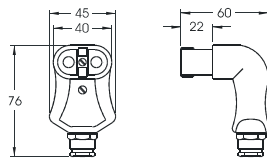

Heater inlet connector, porcelain terminal base, metal shell. 10 amp 250 VDC / 16 amp 250 VAC
Model 111-10120 \$13.45

Heater inlet connector, porcelain terminal base, metal shell. 10 amp 250 VDC / 16 amp 250 VAC
Model 111-10122 \$24.65

Heater metal shell for connector 111-10120. 10 amp 250 VDC / 16 amp 250 VAC
Model 111-10120-MS (metal shell only) \$3.00

Connector body, straight, rubber cover, **silicone body** (not rubber!), rated 200°C (392°F) continuous. 10 amp 250 VDC / 16 amp 250 VAC
Model 111-10340 \$42.16

Angle heater inlet box, porcelain terminal base, metal shell. 10 amp 250 VDC / 16 amp 250 VAC
Model 111-10136 \$78.60

Connector body, angle, rubber cover, **silicone body** (not rubber!), rated 200°C (392°F) continuous. 10 amp 250 VDC / 16 amp 250 VAC
Model 111-10345 \$53.60

Right angle metal connector body, **silicone body** (not rubber!), rated 300°C (572°F) continuous. 25 amp 380 VAC
Model 111-10140-LRA \$50.75

PLASTIC PROCESS EQUIPMENT, INC.

8303 CORPORATE PARK DRIVE
MACEDONIA, OHIO 44056-2300
216-367-7000 • FAX: 216-367-7022
TOLL FREE: 800-321-0562