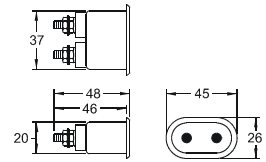

Heater inlet connector, porcelain terminal base, metal shell. 10 amp 250 VDC / 16 amp 250 VAC
Model 111-10120 \$13.45

Heater inlet connector, porcelain terminal base, metal shell. 10 amp 250 VDC / 16 amp 250 VAC
Model 111-10122 \$24.65

Heater metal shell for connector 111-10120. 10 amp 250 VDC / 16 amp 250 VAC
Model 111-10120-MS (metal shell only) \$3.00

Connector body, straight, rubber cover, **silicone body** (not rubber!), rated 200°C (392°F) continuous. 10 amp 250 VDC / 16 amp 250 VAC
Model 111-10340 \$42.16

Angle heater inlet box, porcelain terminal base, metal shell. 10 amp 250 VDC / 16 amp 250 VAC
Model 111-10136 \$78.60

Connector body, angle, rubber cover, **silicone body** (not rubber!), rated 200°C (392°F) continuous. 10 amp 250 VDC / 16 amp 250 VAC
Model 111-10345 \$53.60

Right angle metal connector body, **silicone body** (not rubber!), rated 300°C (572°F) continuous. 25 amp 380 VAC
Model 111-10140-LRA \$50.75

PLASTIC PROCESS EQUIPMENT, INC.

8303 CORPORATE PARK DRIVE
MACEDONIA, OHIO 44056-2300
216-367-7000 • FAX: 216-367-7022
TOLL FREE: 800-321-0562