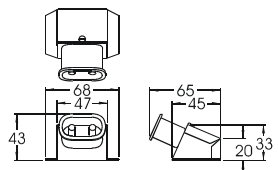

Heater inlet connector & porcelain terminal base. 10 amp 250 VDC / 16 amp 250 VAC
Model 111-10120-INT (internals only-no shell) \$10.82

Terminal base for connectors 111-10140 and 111-10145.

Straight porcelain terminal base, no metal shell. 25 amp 380 VAC
Model 111-10140-INT (no shell) \$31.15

Heater metal shell for connector 111-10120. 10 amp 250 VDC / 16 amp 250 VAC
Model 111-10120-MS (metal shell only) \$3.00

Connector body, straight, rubber cover, **silicone body** (not rubber!), rated 200°C (392°F) continuous. 10 amp 250 VDC / 16 amp 250 VAC
Model 111-10340 \$42.16

Angle heater inlet box, porcelain terminal base, metal shell. 10 amp 250 VDC / 16 amp 250 VAC
Model 111-10136 \$78.60

Connector body, angle, rubber cover, **silicone body** (not rubber!), rated 200°C (392°F) continuous. 10 amp 250 VDC / 16 amp 250 VAC
Model 111-10345 \$53.60

Right angle metal connector body, **silicone body** (not rubber!), rated 300°C (572°F) continuous. 25 amp 380 VAC
Model 111-10140-LRA \$50.75

PLASTIC PROCESS EQUIPMENT, INC.

8303 CORPORATE PARK DRIVE
MACEDONIA, OHIO 44056-2300
216-367-7000 • FAX: 216-367-7022
TOLL FREE: 800-321-0562