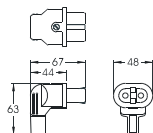

Heater inlet connector & porcelain terminal base. 10 amp 250 VDC / 16 amp 250 VAC
Model 111-10120-INT (internals only-no shell) \$10.82

Terminal base for connectors 111-10140 and 111-10145.

Straight porcelain terminal base, no metal shell. 25 amp 380 VAC
Model 111-10140-INT (no shell) \$31.15

Heater metal shell for connector 111-10120. 10 amp 250 VDC / 16 amp 250 VAC
Model 111-10120-MS (metal shell only) \$3.00

Connector body, straight, rubber cover, **silicone body** (not rubber!), rated 200°C (392°F) continuous. 10 amp 250 VDC / 16 amp 250 VAC
Model 111-10340 \$42.16

Angle heater inlet box, porcelain terminal base, metal shell. 10 amp 250 VDC / 16 amp 250 VAC
Model 111-10136 \$78.60

Connector body, angle, rubber cover, **silicone body** (not rubber!), rated 200°C (392°F) continuous. 10 amp 250 VDC / 16 amp 250 VAC
Model 111-10345 \$53.60

Right angle metal connector body, **silicone body** (not rubber!), rated 300°C (572°F) continuous. 25 amp 380 VAC
Model 111-10140-LRA \$50.75

PLASTIC PROCESS EQUIPMENT, INC.

8303 CORPORATE PARK DRIVE
MACEDONIA, OHIO 44056-2300
216-367-7000 • FAX: 216-367-7022
TOLL FREE: 800-321-0562