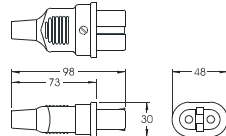

Heater inlet connector & porcelain terminal base. 10 amp 250 VDC / 16 amp 250 VAC
Model 111-10120-INT (internals only-no shell) \$10.82

Terminal base for connectors 111-10140 and 111-10145.

Straight porcelain terminal base, no metal shell. 25 amp 380 VAC
Model 111-10140-INT (no shell) \$31.15

Heater metal shell for connector 111-10120. 10 amp 250 VDC / 16 amp 250 VAC
Model 111-10120-MS (metal shell only) \$3.00

Connector body, straight, rubber cover, **silicone body** (not rubber!), rated 200°C (392°F) continuous. 10 amp 250 VDC / 16 amp 250 VAC
Model 111-10340 \$42.16

Right angle metal connector body, **silicone body** (not rubber!), rated 300°C (572°F) continuous. 25 amp 380 VAC
Model 111-10140-LRA \$50.75

PLASTIC PROCESS EQUIPMENT, INC.

8303 CORPORATE PARK DRIVE
MACEDONIA, OHIO 44056-2300
216-367-7000 • FAX: 216-367-7022
TOLL FREE: 800-321-0562