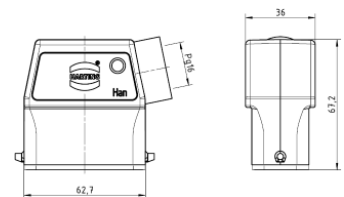

### Han® Metal Hoods\* - High Construction - Top Entry

Part No.	Description	Thread (M)	Price
0920-0100440	1 Lever	PG-16	\$26.85
0920-0100441	1 Lever	PG-21	\$28.75
1920-0100446	1 Lever	M20	\$23.50

### Epic® Metal Hoods\* - High Construction - Top Entry

Part No.	Description	Thread (M)	Price
70460200	1 Lever	PG-16	\$25.75
70460400	1 Lever	PG-21	\$26.75
79460200	1 Lever	M20	\$23.45

### Han® Metal Hoods\* - High Construction - Side Entry

Part No.	Description	Thread (M)	Price
0920-0100540	1 Lever	PG-16	\$22.60
0920-0100541	1 Lever	PG-21	\$23.90
1920-0100546	1 Lever	M25	\$21.45