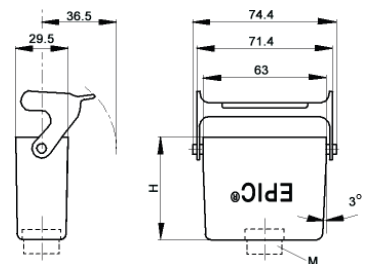

### Han® Metal Hoods\* - High Construction - Side Entry

Part No.	Description	Thread (M)	Price
0920-0100540	1 Lever	PG-16	\$22.60
0920-0100541	1 Lever	PG-21	\$23.90
1920-0100546	1 Lever	M25	\$21.45

### Epic® Metal Hoods\* - High Construction - Side Entry

Part No.	Description	Thread (M)	Price
70462200	1 Lever	PG-16	\$22.50
70462400	1 Lever	PG-21	\$23.50
79462400	1 Lever	M25	\$21.40

\*Order Strain Relief Gland separately (listed beyond).

### Epic® HA10 Metal Hoods\* - Cable to Cable

Part No.	Description	Height (H)	Thread (M)	Price
10439000	1 Lever	48	PG-13.5	\$29.95
70450000	1 Lever	48	PG-16	\$34.40
70450400	1 Lever	62	PG-21	\$49.85
19439000	1 Lever	48	M20	\$30.25
79450400	1 Lever	62	M25	\$46.65