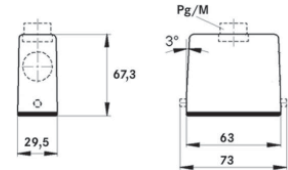

Epic® Metal Hoods* - High Construction - Top Entry

Part No.	Description	Thread (M)	Price
70460200	1 Lever	PG-16	$25.75
70460400	1 Lever	PG-21	$26.75
79460200	1 Lever	M20	$23.45