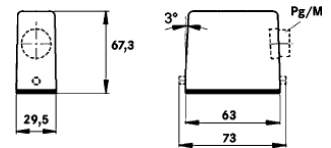

### Epic® Metal Hoods\* - High Construction - Top Entry

Part No.	Description	Thread (M)	Price
70460200	1 Lever	PG-16	\$25.75
70460400	1 Lever	PG-21	\$26.75
79460200	1 Lever	M20	\$23.45

### Han® Metal Hoods\* - High Construction - Side Entry

Part No.	Description	Thread (M)	Price
0920-0100540	1 Lever	PG-16	\$22.60
0920-0100541	1 Lever	PG-21	\$23.90
1920-0100546	1 Lever	M25	\$21.45

### Epic® Metal Hoods\* - High Construction - Side Entry

Part No.	Description	Thread (M)	Price
70462200	1 Lever	PG-16	\$22.50
70462400	1 Lever	PG-21	\$23.50
79462400	1 Lever	M25	\$21.40

\*Order Strain Relief Gland separately (listed beyond).