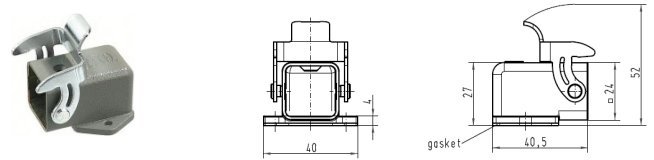

INDUSTRIAL CONNECTORS

Han® 3A & Epic® HA3 Series Housings & Hoods

Han® Housings - Panel Mount

Part No.	Description	Price
0920-0030320	Plastic Housing (Gray)	\$6.15
0920-0030327	Plastic Housing (Black)	\$6.35
0920-0030301	Metal Housing	\$9.75
0920-0030305	Metal Housing w/ Cover for Male Inserts	\$22.50
0920-0030306	Metal Housing w/ Cover for Female Inserts	\$22.75
0962-0030301	Metal Housing w/ Higher EMC Protection	\$20.60
1944-0030301	Stainless Steel Housing	\$37.10

Han® Replacement Lever Gray (Plastic Housing only)
 Part No. 0900-0005241 \$4.45 ea.
 Han® Replacement Lever Black (Plastic Housing only)
 Part No. 0900-0005242 \$4.50 ea.

Epic® Housings - Panel Mount

Part No.	Description	Price
10422000	Plastic Housing (Gray)	\$4.55
10422500	Metal Housing	\$8.75

Han® Housings - Panel Mount - 90° Angle

Part No.	Description	Price
0920-0030820	Plastic Housing (Gray)	\$7.25
0920-0030827	Plastic Housing (Black)	\$8.35
0920-0030801	Metal Housing	\$12.10
0962-0030801	Metal Housing w/ Higher EMC Protection	\$25.25

Han® Housings* - Surface Mount

Part No.	Description	Thread (M)	Price
0920-0030220	Plastic Housing (Gray)	PG-11	\$11.75
0920-0031252	Metal Housing	PG-11	\$16.75
1920-0030220	Plastic Housing (Gray)	M20	\$7.90
1920-0031252	Metal Housing	M20	\$16.35