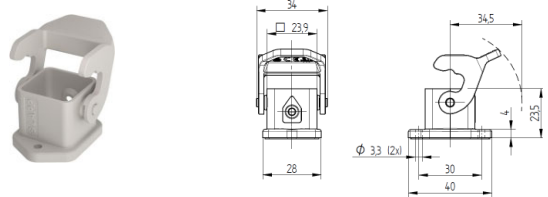

INDUSTRIAL CONNECTORS

Han® 3A & Epic® HA3 Series Housings & Hoods

Han® Housings - Panel Mount

Part No.	Description	Price
0920-0030320	Plastic Housing (Gray)	\$6.15
0920-0030327	Plastic Housing (Black)	\$6.35
0920-0030301	Metal Housing	\$9.75
0920-0030305	Metal Housing w/ Cover for Male Inserts	\$22.50
0920-0030306	Metal Housing w/ Cover for Female Inserts	\$22.75
0962-0030301	Metal Housing w/ Higher EMC Protection	\$20.60
1944-0030301	Stainless Steel Housing	\$37.10

Han® Replacement Lever Gray (Plastic Housing only)
 Part No. 0900-0005241 \$4.45 ea.
 Han® Replacement Lever Black (Plastic Housing only)
 Part No. 0900-0005242 \$4.50 ea.

Epic® Housings - Panel Mount

Part No.	Description	Price
10422000	Plastic Housing (Gray)	\$4.55
10422500	Metal Housing	\$8.75

Han® Housings - Panel Mount - 90° Angle

Part No.	Description	Price
0920-0030820	Plastic Housing (Gray)	\$7.25
0920-0030827	Plastic Housing (Black)	\$8.35
0920-0030801	Metal Housing	\$12.10
0962-0030801	Metal Housing w/ Higher EMC Protection	\$25.25