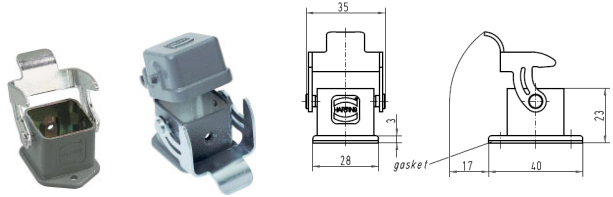

INDUSTRIAL CONNECTORS

Han® 3A & Epic® HA3 Series Housings & Hoods

Han® Housings - Panel Mount

Part No.	Description	Price
0920-0030320	Plastic Housing (Gray)	\$6.15
0920-0030327	Plastic Housing (Black)	\$6.35
0920-0030301	Metal Housing	\$9.75
0920-0030305	Metal Housing w/ Cover for Male Inserts	\$22.50
0920-0030306	Metal Housing w/ Cover for Female Inserts	\$22.75
0962-0030301	Metal Housing w/ Higher EMC Protection	\$20.60
1944-0030301	Stainless Steel Housing	\$37.10

Han® Replacement Lever Gray (Plastic Housing only)
 Part No. 0900-0005241 \$4.45 ea.
 Han® Replacement Lever Black (Plastic Housing only)
 Part No. 0900-0005242 \$4.50 ea.

Epic® Housings - Panel Mount

Part No.	Description	Price
10422000	Plastic Housing (Gray)	\$4.55
10422500	Metal Housing	\$8.75