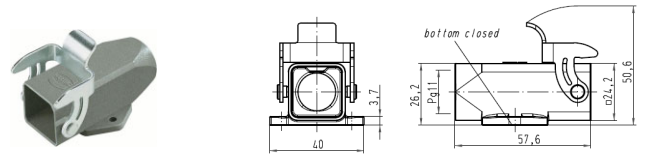

INDUSTRIAL CONNECTORS

Han® 3A & Epic® HA3 Series Housings & Hoods

Han® Housings - Panel Mount

Part No.	Description	Price
0920-0030320	Plastic Housing (Gray)	\$6.15
0920-0030327	Plastic Housing (Black)	\$6.35
0920-0030301	Metal Housing	\$9.75
0920-0030305	Metal Housing w/ Cover for Male Inserts	\$22.50
0920-0030306	Metal Housing w/ Cover for Female Inserts	\$22.75
0962-0030301	Metal Housing w/ Higher EMC Protection	\$20.60
1944-0030301	Stainless Steel Housing	\$37.10

Han® Replacement Lever Gray (Plastic Housing only)
 Part No. 0900-0005241 \$4.45 ea.
 Han® Replacement Lever Black (Plastic Housing only)
 Part No. 0900-0005242 \$4.50 ea.

Epic® Housings - Panel Mount

Part No.	Description	Price
10422000	Plastic Housing (Gray)	\$4.55
10422500	Metal Housing	\$8.75

Han® Housings - Panel Mount - 90° Angle

Part No.	Description	Price
0920-0030820	Plastic Housing (Gray)	\$7.25
0920-0030827	Plastic Housing (Black)	\$8.35
0920-0030801	Metal Housing	\$12.10
0962-0030801	Metal Housing w/ Higher EMC Protection	\$25.25

Han® Housings* - Surface Mount

Part No.	Description	Thread (M)	Price
0920-0030220	Plastic Housing (Gray)	PG-11	\$11.75
0920-0031252	Metal Housing	PG-11	\$16.75
1920-0030220	Plastic Housing (Gray)	M20	\$7.90
1920-0031252	Metal Housing	M20	\$16.35