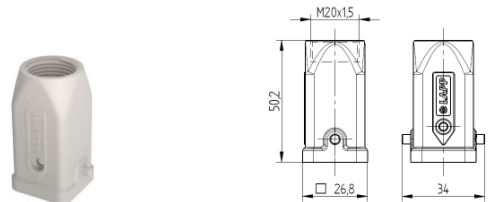

Han® Housings* - Surface Mount

Part No.	Description	Thread (M)	Price
0920-0030220	Plastic Housing (Gray)	PG-11	\$11.75
0920-0031252	Metal Housing	PG-11	\$16.75
1920-0030220	Plastic Housing (Gray)	M20	\$7.90
1920-0031252	Metal Housing	M20	\$16.35

Han® Replacement Gasket (Buna-N)
 Part No. 0920-0009991 \$.95 ea.

Han® Hoods* - Top Entry

Part No.	Description	Thread (M)	Price
0920-0030420	Plastic Hood (Gray)	PG-11	\$4.45
0920-0030427	Plastic Hood (Black)	PG-11	\$5.25
1920-0030420	Plastic Hood (Gray)	M20	\$4.30
1920-0030427	Plastic Hood (Black)	M20	\$4.75
0920-0031440	Metal Hood	PG-11	\$7.65
0962-0031440	Metal Hood w/ Higher EMC Protection	PG-11	\$10.60
1920-0031440	Metal Hood	M20	\$7.10
1962-0031440	Metal Hood w/ Higher EMC Protection	M20	\$10.25
1944-0031440	Stainless Steel Hood	M20	\$53.75

Epic® Hoods - Top Entry

Part No.	Description	Thread (M)	Price
10426000	Plastic Hood (Gray)	PG-11	\$3.30
19426000	Plastic Hood (Gray)	M20	\$3.20
19512100	Metal Hood	M20	\$6.50

PLASTIC PROCESS EQUIPMENT, INC.
EAST 8303 CORPORATE PARK DRIVE
 MACEDONIA, OHIO 44056-2300
 216-367-7000 • FAX: 216-367-7022
 TOLL FREE: 800-321-0562