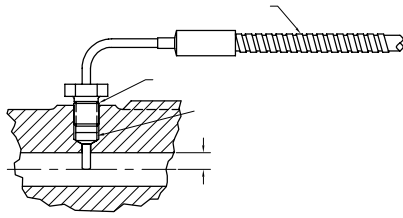

THERMOCOUPLES AND ACCESSORIES

50TH
ANNIVERSARY

ADJUSTABLE DEPTH THERMOCOUPLE

AMERICAN
METRIC
Types J, K
or RTD
and all other
specials

HOT MELT NOZZLE THERMOCOUPLES

SPADE TYPE SURFACE THERMOCOUPLES

MELT BOLT THERMOCOUPLES FIXED & RETRACTABLE

POLARIZED PANEL JACKS PLUGS & ADAPTORS

T.C. BAYONET ADAPTORS

DIGITAL TEMP. INDICATORS

18 TYPES OF PROBES

LARGEST STOCK & VARIETY OF THERMOCOUPLE LEAD WIRES TYPES J, K or RTD

COMPARE OUR QUALITY & PRICES!

PLASTIC PROCESS EQUIPMENT, INC.