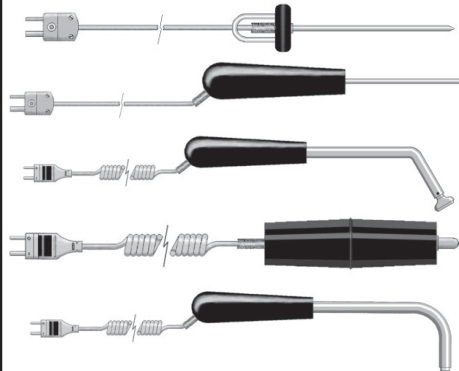

POLARIZED PANEL JACKS PLUGS & ADAPTORS

T.C. BAYONET ADAPTORS

DIGITAL TEMP. INDICATORS

18 TYPES OF PROBES

LARGEST STOCK & VARIETY OF THERMOCOUPLE LEAD WIRES TYPES J, K or RTD

COMPARE OUR QUALITY & PRICES!

PLASTIC PROCESS EQUIPMENT, INC.