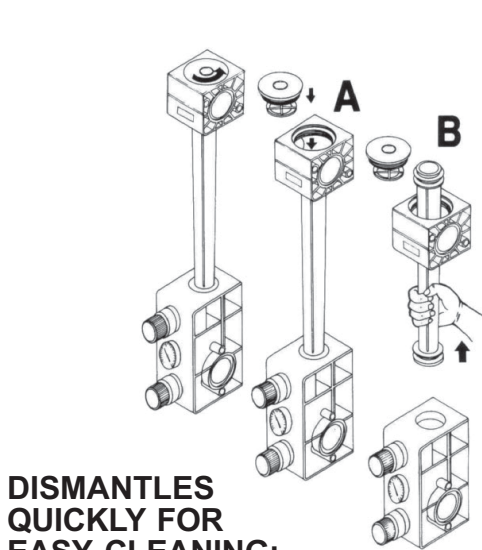

# MOLD FLOW REGULATORS

## - DIMENSIONS -

### DISMANTLES QUICKLY FOR EASY CLEANING:

- A) Open plug on top of upper body and clean Flow Tube with brush. (OR)
- B) Remove Flow Tube by sliding it upwards and clean it away from Flow Regulator.

\*2.642 G.P.M. / 10 Liter (comes as standard)  
 1.00 G.P.M. / 3.78 Liter (requires 52003-04 float cone)  
 5.28 G.P.M. / 20 Liter (requires 52003-20 float cone)

PRICE INCLUDES:  
 CLEANING BRUSH, ONE PUSH  
 TO LOCK FLOW VALVE WITH  
 SPARE O-RINGS.

NUMBER OF ZONES	(A) WIDTH O.A. IN.	INLET/OUTLET (B) NPT	* MODEL NO.	PRICES
2	4.881	3/4"	FSML200M	\$172.00
3	6.934	3/4"	FSML300M	\$252.00
4	8.976	3/4"	FSML400M	\$336.00
5	11.071	3/4"	FSML500M	\$420.00
6	13.159	3/4"	FSML600M	\$504.00
8	17.257	3/4"	FSML800M	\$672.00
10	21.473	1-1/4"	FSML1000M	\$730.00
12	25.570	1-1/4"	FSML1200M	\$880.00