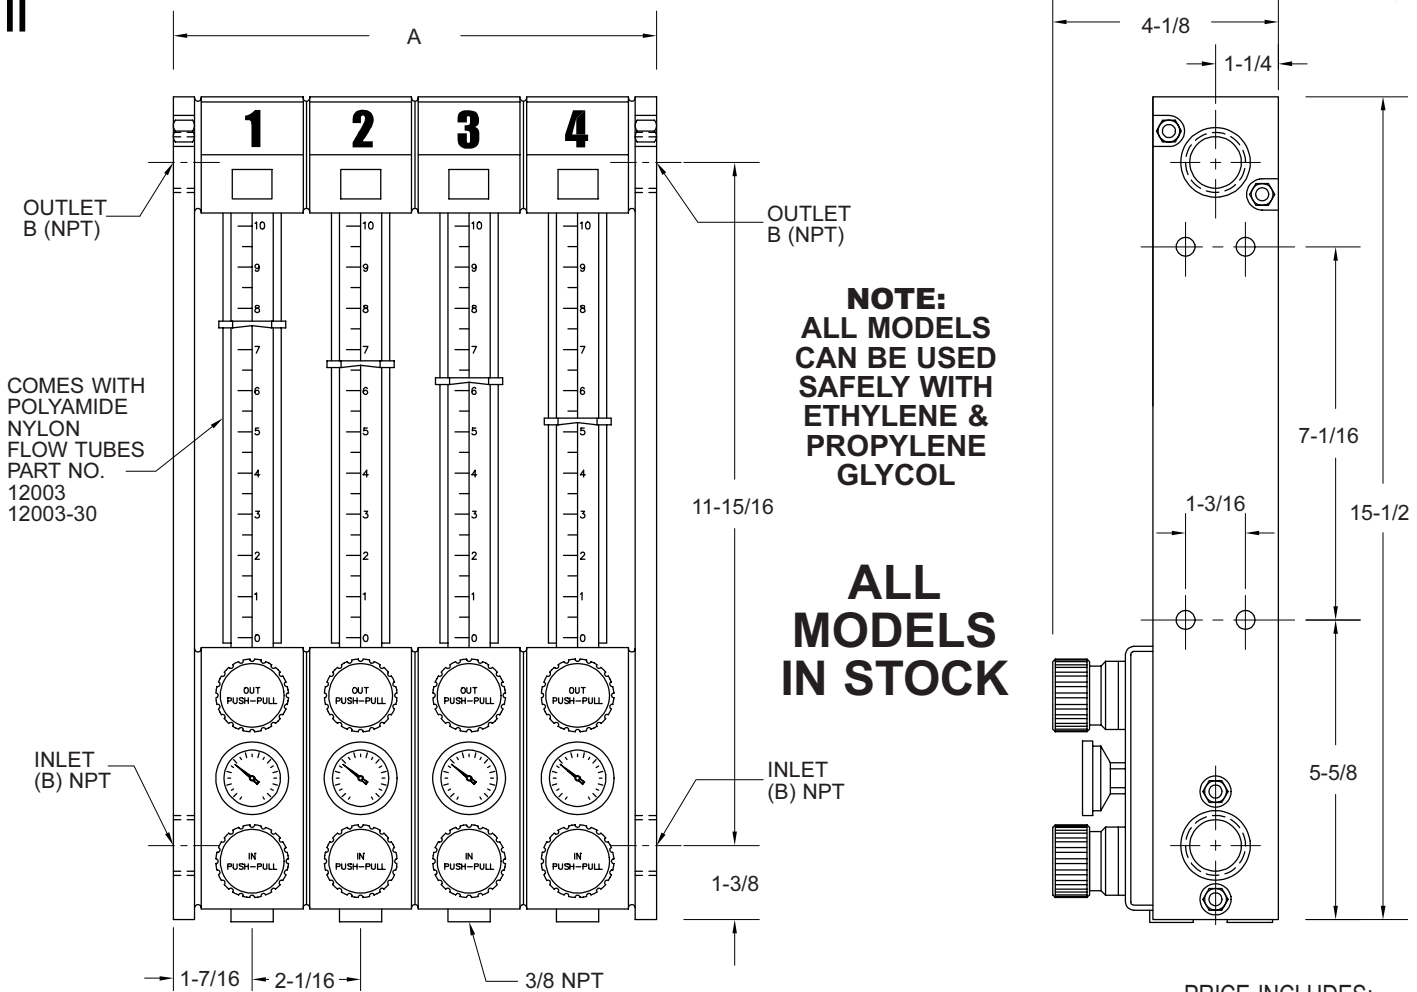

# MOLD FLOW REGULATORS

## - DIMENSIONS -

### DISMANTLES QUICKLY FOR EASY CLEANING:

- A) Open plug on top of upper body and clean Flow Tube with brush. (OR)
- B) Remove Flow Tube by sliding it upwards and clean it away from Flow Regulator.

\*2.642 G.P.M. / 10 Liter (comes as standard)  
 1.00 G.P.M. / 3.78 Liter (requires 52003-04 float cone)  
 5.28 G.P.M. / 20 Liter (requires 52003-20 float cone)

PRICE INCLUDES:  
 CLEANING BRUSH, ONE PUSH  
 TO LOCK FLOW VALVE WITH  
 SPARE O-RINGS.

NUMBER OF ZONES	(A) WIDTH O.A. IN.	INLET/OUTLET (B) NPT	* MODEL NO.	PRICES
2	4.881	3/4"	FSML200M	\$172.00
3	6.934	3/4"	FSML300M	\$252.00
4	8.976	3/4"	FSML400M	\$336.00
5	11.071	3/4"	FSML500M	\$420.00
6	13.159	3/4"	FSML600M	\$504.00
8	17.257	3/4"	FSML800M	\$672.00
10	21.473	1-1/4"	FSML1000M	\$730.00
12	25.570	1-1/4"	FSML1200M	\$880.00