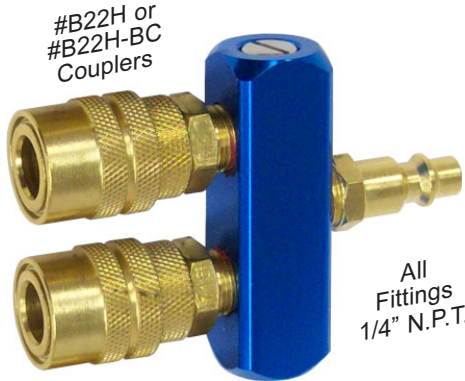

AIR LINE SPLITTERS

ASSEMBLED WITH COUPLERS & NIPPLES

- Valved Shut-Off Couplers.
- Anodized Aluminum Bodies
- All Brass Fittings Included
- Operating Pressure, Max. 150 P.S.I.
- Fits 20 & 30 Series Fittings

6 MODELS

2 OUTLET MODEL
Part No. MA214

3 OUTLET MODEL
Part No. MA314

4 OUTLET MODEL
Part No. MA414

5 OUTLET MODEL
Part No. MA514

2 OUTLET ROUND MODEL
Part No. MA2R14

3 OUTLET ROUND MODEL
Part No. MA3R14

SPARE COUPLERS & NIPPLE
See Catalog

Series 20 Brass Nipple
Part No. BH2CH

Series 20 Brass Coupler
Part No. B22H-BC

- OR -
Series 20 Brass Coupler
Part No. B22H

OUTLETS	WIDTH OR DIA.	PART NO.	PRICES EA.	
			1-11	12+
2	2-1/2"	MA214	\$14.70	\$13.90
3	3-3/4"	MA314	\$20.90	\$19.85
4	5-1/8"	MA414	\$25.50	\$24.10
5	6-1/4"	MA514	\$31.00	\$29.50
2 Round	1-1/2" Dia.	MA2R14	\$14.75	\$13.95
3 Round	1-1/2" Dia.	MA3R14	\$19.25	\$18.20