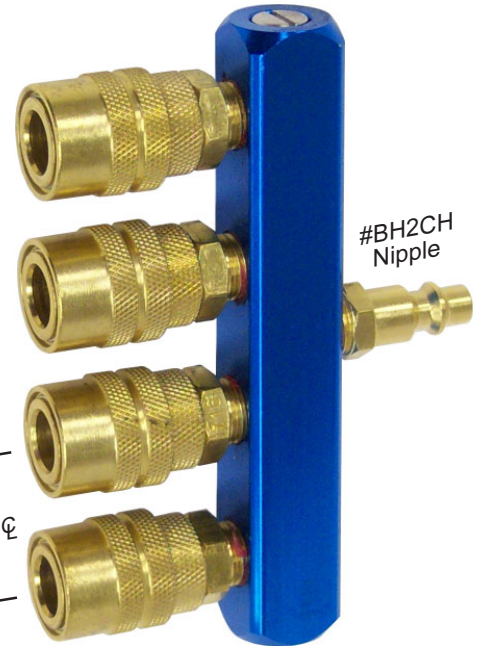

AIR LINE SPLITTERS

ASSEMBLED WITH COUPLERS & NIPPLES

- Valved Shut-Off Couplers.
- Anodized Aluminum Bodies
- All Brass Fittings Included
- Operating Pressure, Max. 150 P.S.I.
- Fits 20 & 30 Series Fittings

6 MODELS

2 OUTLET MODEL
Part No. MA214

3 OUTLET MODEL
Part No. MA314

4 OUTLET MODEL
Part No. MA414

5 OUTLET MODEL
Part No. MA514

2 OUTLET ROUND MODEL
Part No. MA2R14

3 OUTLET ROUND MODEL
Part No. MA3R14

SPARE COUPLERS & NIPPLE
See Catalog

Series 20 Brass Nipple
Part No. BH2CH

Series 20 Brass Coupler
Part No. B22H-BC

- OR -
Series 20 Brass Coupler
Part No. B22H

OUTLETS	WIDTH OR DIA.	PART NO.	PRICES EA.	
			1-11	12+
2	2-1/2"	MA214	\$14.70	\$13.90
3	3-3/4"	MA314	\$20.90	\$19.85
4	5-1/8"	MA414	\$25.50	\$24.10
5	6-1/4"	MA514	\$31.00	\$29.50
2 Round	1-1/2" Dia.	MA2R14	\$14.75	\$13.95
3 Round	1-1/2" Dia.	MA3R14	\$19.25	\$18.20