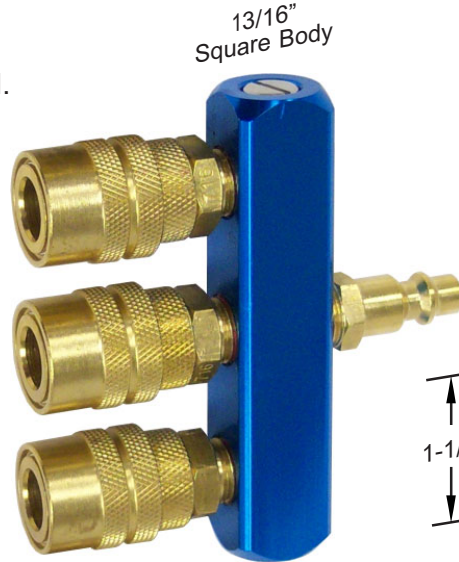

AIR LINE SPLITTERS

ASSEMBLED WITH COUPLERS & NIPPLES

- Valved Shut-Off Couplers.
- Anodized Aluminum Bodies
- All Brass Fittings Included
- Operating Pressure, Max. 150 P.S.I.
- Fits 20 & 30 Series Fittings

6 MODELS

2 OUTLET MODEL
Part No. MA214

3 OUTLET MODEL
Part No. MA314

4 OUTLET MODEL
Part No. MA414

5 OUTLET MODEL
Part No. MA514

2 OUTLET ROUND MODEL
Part No. MA2R14

3 OUTLET ROUND MODEL
Part No. MA3R14

SPARE COUPLERS & NIPPLE
See Catalog

Series 20 Brass Nipple
Part No. BH2CH

Series 20 Brass Coupler
Part No. B22H-BC

- OR -
Series 20 Brass Coupler
Part No. B22H

OUTLETS	WIDTH OR DIA.	PART NO.	PRICES EA.	
			1-11	12+
2	2-1/2"	MA214	\$14.70	\$13.90
3	3-3/4"	MA314	\$20.90	\$19.85
4	5-1/8"	MA414	\$25.50	\$24.10
5	6-1/4"	MA514	\$31.00	\$29.50
2 Round	1-1/2" Dia.	MA2R14	\$14.75	\$13.95
3 Round	1-1/2" Dia.	MA3R14	\$19.25	\$18.20