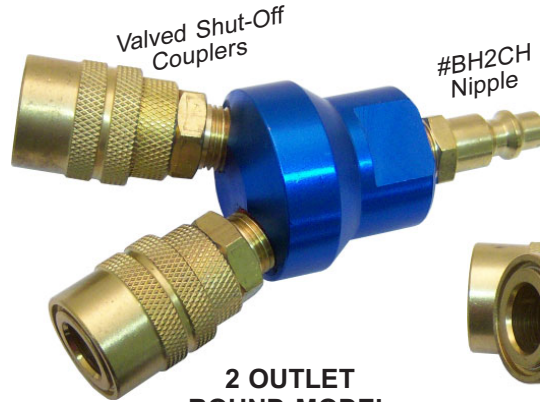

AIR LINE SPLITTERS

ASSEMBLED WITH COUPLERS & NIPPLES

- Valved Shut-Off Couplers.
- Anodized Aluminum Bodies
- All Brass Fittings Included
- Operating Pressure, Max. 150 P.S.I.
- Fits 20 & 30 Series Fittings

6 MODELS

2 OUTLET MODEL
Part No. MA214

3 OUTLET MODEL
Part No. MA314

4 OUTLET MODEL
Part No. MA414

5 OUTLET MODEL
Part No. MA514

2 OUTLET ROUND MODEL
Part No. MA2R14

3 OUTLET ROUND MODEL
Part No. MA3R14

SPARE COUPLERS & NIPPLE
See Catalog

Series 20 Brass Nipple
Part No. BH2CH

Series 20 Brass Coupler
Part No. B22H-BC

- OR -
Series 20 Brass Coupler
Part No. B22H

OUTLETS	WIDTH OR DIA.	PART NO.	PRICES EA.	
			1-11	12+
2	2-1/2"	MA214	\$14.70	\$13.90
3	3-3/4"	MA314	\$20.90	\$19.85
4	5-1/8"	MA414	\$25.50	\$24.10
5	6-1/4"	MA514	\$31.00	\$29.50
2 Round	1-1/2" Dia.	MA2R14	\$14.75	\$13.95
3 Round	1-1/2" Dia.	MA3R14	\$19.25	\$18.20