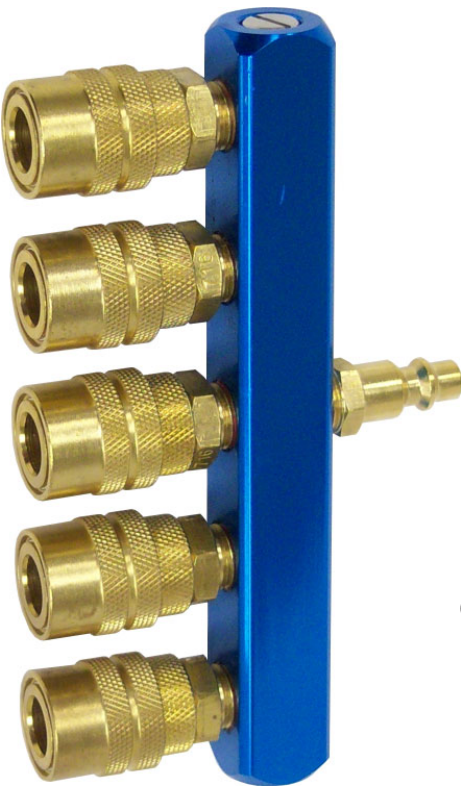

AIR LINE SPLITTERS

ASSEMBLED WITH COUPLERS & NIPPLES

- Valved Shut-Off Couplers.
- Anodized Aluminum Bodies
- All Brass Fittings Included
- Operating Pressure, Max. 150 P.S.I.
- Fits 20 & 30 Series Fittings

6 MODELS

2 OUTLET MODEL
Part No. MA214

3 OUTLET MODEL
Part No. MA314

4 OUTLET MODEL
Part No. MA414

5 OUTLET MODEL
Part No. MA514

2 OUTLET ROUND MODEL
Part No. MA2R14

3 OUTLET ROUND MODEL
Part No. MA3R14

SPARE COUPLERS & NIPPLE
See Catalog

Series 20 Brass Nipple
Part No. BH2CH

Series 20 Brass Coupler
Part No. B22H-BC

- OR -
Series 20 Brass Coupler
Part No. B22H

OUTLETS	WIDTH OR DIA.	PART NO.	PRICES EA.	
			1-11	12+
2	2-1/2"	MA214	\$14.70	\$13.90
3	3-3/4"	MA314	\$20.90	\$19.85
4	5-1/8"	MA414	\$25.50	\$24.10
5	6-1/4"	MA514	\$31.00	\$29.50
2 Round	1-1/2" Dia.	MA2R14	\$14.75	\$13.95
3 Round	1-1/2" Dia.	MA3R14	\$19.25	\$18.20