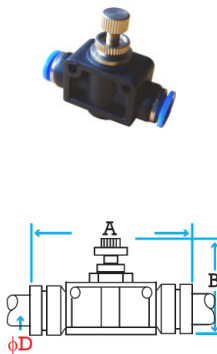

**Push-In Y Connectors**

TUBE O.D.	PART NO.	A	B	D	Wt.	PRICE
4mm	EPY-4	31.5	20	4	3g	\$3.15
6mm	EPY-6	37	24	6	6g	\$3.05
8mm	EPY-8	42.5	29	8	8.6g	\$3.60
10mm	EPY-10	48.5	36	10	14g	\$3.85

**Push-In Y Reducers**

TUBE O.D.	PART NO.	A	B	D1	D2	Wt.	PRICE
6/4mm	EPW6-4	29	19	6	4	4g	\$3.35
8/6mm	EPW8-6	35	22	8	6	6g	\$3.65
10/8mm	EPW10-8	48	38	10	8	14g	\$3.85

## METRIC SIZES

**Elbow Type Speed Controllers**

TUBE O.D.	PART NO.	A	B	D	THD R	Wt.	PRICE
4mm	ESL4-M5	27.5	24	4	M5	6.5g	\$6.50
	ESL4-G8	35	27.5	4	R1/8	16.5g	\$7.35
6mm	ESL6-M5	27.5	28.5	6	M5	8g	\$6.95
	ESL6-G8	35	30	6	R1/8	17.5g	\$7.75
	ESL6-G4	41	34	6	R1/4	32g	\$8.95
8mm	ESL8-G8	35	33.5	8	R1/8	18g	\$8.10
	ESL8-G4	41	37.5	8	R1/4	33g	\$9.10
10mm	ESL10-G4	41	40	10	R1/4	34.5g	\$10.15