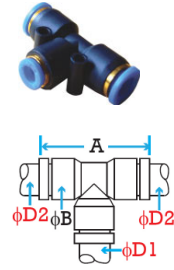

## METRIC SIZES

**Straight Push-In Unions**

TUBE O.D.	PART NO.	A	B	D	Wt.	PRICE
4mm	EPU-4	29.5	9	4	1.7g	\$1.63
6mm	EPU-6	34	12.5	6	3.6g	\$1.78
8mm	EPU-8	38.5	15	8	5g	\$2.09
10mm	EPU-10	43	18	8	8.1g	\$2.59

**Reducer Push-In Unions**

TUBE O.D.	PART NO.	A	B	C	D1	D2	Wt.	PRICE
6/4mm	EPG6-4	33.5	12.5	9	6	4	2.7g	\$2.50
8/6mm	EPG8-6	38	15	12.5	8	6	4.5g	\$2.45
10/8mm	EPG10-8	42.5	18	15	10	8	6.7g	\$2.61

**Push-In T Connectors**

TUBE O.D.	PART NO.	A	B	D	Wt.	PRICE
4mm	EPE-4	34	9	4	3.1g	\$2.41
6mm	EPE-6	40	12.5	6	6.1g	\$2.83
8mm	EPE-8	46	15	8	8.8g	\$3.24
10mm	EPE-10	53	18	8	13.8g	\$4.08

**Push-In T Reducers**

TUBE O.D.	PART NO.	A	B	D1	D2	Wt.	PRICE
6/4mm	EPEG6-4	40	12.5	6	4	7g	\$2.45
8/6mm	EPEG8-6	45	15	8	6	22.8g	\$2.62
10/8mm	EPEG10-8	51	18	8	6	15.1g	\$3.20

## METRIC SIZES

**Elbow Type Speed Controllers**

TUBE O.D.	PART NO.	A	B	D	THD R	Wt.	PRICE
4mm	ESL4-M5	27.5	24	4	M5	6.5g	\$6.50
	ESL4-G8	35	27.5	4	R1/8	16.5g	\$7.35
6mm	ESL6-M5	27.5	28.5	6	M5	8g	\$6.95
	ESL6-G8	35	30	6	R1/8	17.5g	\$7.75
	ESL6-G4	41	34	6	R1/4	32g	\$8.95
8mm	ESL8-G8	35	33.5	8	R1/8	18g	\$8.10
	ESL8-G4	41	37.5	8	R1/4	33g	\$9.10
10mm	ESL10-G4	41	40	10	R1/4	34.5g	\$10.15