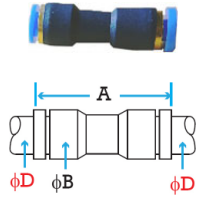

## METRIC SIZES

**Straight Push-In Unions**

TUBE O.D.	PART NO.	A	B	D	Wt.	PRICE
4mm	EPU-4	29.5	9	4	1.7g	\$1.63
6mm	EPU-6	34	12.5	6	3.6g	\$1.78
8mm	EPU-8	38.5	15	8	5g	\$2.09
10mm	EPU-10	43	18	8	8.1g	\$2.59

**Reducer Push-In Unions**

TUBE O.D.	PART NO.	A	B	C	D1	D2	Wt.	PRICE
6/4mm	EPG6-4	33.5	12.5	9	6	4	2.7g	\$2.50
8/6mm	EPG8-6	38	15	12.5	8	6	4.5g	\$2.45
10/8mm	EPG10-8	42.5	18	15	10	8	6.7g	\$2.61

**Push-In T Connectors**

TUBE O.D.	PART NO.	A	B	D	Wt.	PRICE
4mm	EPE-4	34	9	4	3.1g	\$2.41
6mm	EPE-6	40	12.5	6	6.1g	\$2.83
8mm	EPE-8	46	15	8	8.8g	\$3.24
10mm	EPE-10	53	18	8	13.8g	\$4.08

**Push-In T Reducers**

TUBE O.D.	PART NO.	A	B	D1	D2	Wt.	PRICE
6/4mm	EPEG6-4	40	12.5	6	4	7g	\$2.45
8/6mm	EPEG8-6	45	15	8	6	22.8g	\$2.62
10/8mm	EPEG10-8	51	18	8	6	15.1g	\$3.20

## METRIC SIZES

**Elbow Type Speed Controllers**

TUBE O.D.	PART NO.	A	B	D	THD R	Wt.	PRICE
4mm	ESL4-M5	27.5	24	4	M5	6.5g	\$6.50
	ESL4-G8	35	27.5	4	R1/8	16.5g	\$7.35
6mm	ESL6-M5	27.5	28.5	6	M5	8g	\$6.95
	ESL6-G8	35	30	6	R1/8	17.5g	\$7.75
	ESL6-G4	41	34	6	R1/4	32g	\$8.95
8mm	ESL8-G8	35	33.5	8	R1/8	18g	\$8.10
	ESL8-G4	41	37.5	8	R1/4	33g	\$9.10
10mm	ESL10-G4	41	40	10	R1/4	34.5g	\$10.15