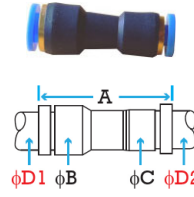

## METRIC SIZES

**Straight Push-In Unions**

TUBE O.D.	PART NO.	A	B	D	Wt.	PRICE
4mm	EPU-4	29.5	9	4	1.7g	\$1.63
6mm	EPU-6	34	12.5	6	3.6g	\$1.78
8mm	EPU-8	38.5	15	8	5g	\$2.09
10mm	EPU-10	43	18	8	8.1g	\$2.59

**Reducer Push-In Unions**

TUBE O.D.	PART NO.	A	B	C	D1	D2	Wt.	PRICE
6/4mm	EPG6-4	33.5	12.5	9	6	4	2.7g	\$2.50
8/6mm	EPG8-6	38	15	12.5	8	6	4.5g	\$2.45
10/8mm	EPG10-8	42.5	18	15	10	8	6.7g	\$2.61

**Push-In T Connectors**

TUBE O.D.	PART NO.	A	B	D	Wt.	PRICE
4mm	EPE-4	34	9	4	3.1g	\$2.41
6mm	EPE-6	40	12.5	6	6.1g	\$2.83
8mm	EPE-8	46	15	8	8.8g	\$3.24
10mm	EPE-10	53	18	8	13.8g	\$4.08

**Push-In T Reducers**

TUBE O.D.	PART NO.	A	B	D1	D2	Wt.	PRICE
6/4mm	EPEG6-4	40	12.5	6	4	7g	\$2.45
8/6mm	EPEG8-6	45	15	8	6	22.8g	\$2.62
10/8mm	EPEG10-8	51	18	8	6	15.1g	\$3.20

**In-Line Type Speed Controllers**

TUBE O.D.	PART NO.	A	B	D	Wt.	PRICE
4mm	ESA-4	41	26.5	4	7.8g	\$7.15
6mm	ESA-6	52.5	36.5	6	18.3g	\$9.45
8mm	ESA-8	59.5	40	8	23.5g	\$11.15
10mm	ESA-10	69	46.5	10	42.4g	\$12.85