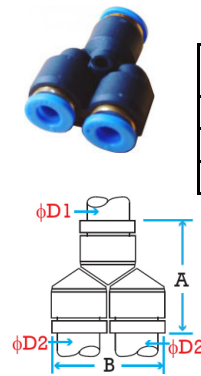

**Reducer Push-In Unions**

TUBE O.D.	PART NO.	A	B	C	D1	D2	Wt.	PRICE
6/4mm	EPG6-4	33.5	12.5	9	6	4	2.7g	\$2.50
8/6mm	EPG8-6	38	15	12.5	8	6	4.5g	\$2.45
10/8mm	EPG10-8	42.5	18	15	10	8	6.7g	\$2.61

**Push-In T Connectors**

TUBE O.D.	PART NO.	A	B	D	Wt.	PRICE
4mm	EPE-4	34	9	4	3.1g	\$2.41
6mm	EPE-6	40	12.5	6	6.1g	\$2.83
8mm	EPE-8	46	15	8	8.8g	\$3.24
10mm	EPE-10	53	18	8	13.8g	\$4.08

**Push-In T Reducers**

TUBE O.D.	PART NO.	A	B	D1	D2	Wt.	PRICE
6/4mm	EPEG6-4	40	12.5	6	4	7g	\$2.45
8/6mm	EPEG8-6	45	15	8	6	22.8g	\$2.62
10/8mm	EPEG10-8	51	18	8	6	15.1g	\$3.20

**Push-In Y Connectors**

TUBE O.D.	PART NO.	A	B	D	Wt.	PRICE
4mm	EPY-4	31.5	20	4	3g	\$3.15
6mm	EPY-6	37	24	6	6g	\$3.05
8mm	EPY-8	42.5	29	8	8.6g	\$3.60
10mm	EPY-10	48.5	36	10	14g	\$3.85

**Push-In Y Reducers**

TUBE O.D.	PART NO.	A	B	D1	D2	Wt.	PRICE
6/4mm	EPW6-4	29	19	6	4	4g	\$3.35
8/6mm	EPW8-6	35	22	8	6	6g	\$3.65
10/8mm	EPW10-8	48	38	10	8	14g	\$3.85