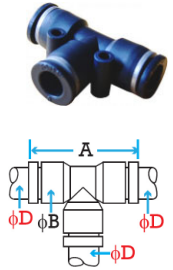

## METRIC SIZES

**Straight Push-In Unions**

TUBE O.D.	PART NO.	A	B	D	Wt.	PRICE
4mm	EPU-4	29.5	9	4	1.7g	\$1.63
6mm	EPU-6	34	12.5	6	3.6g	\$1.78
8mm	EPU-8	38.5	15	8	5g	\$2.09
10mm	EPU-10	43	18	8	8.1g	\$2.59

**Reducer Push-In Unions**

TUBE O.D.	PART NO.	A	B	C	D1	D2	Wt.	PRICE
6/4mm	EPG6-4	33.5	12.5	9	6	4	2.7g	\$2.50
8/6mm	EPG8-6	38	15	12.5	8	6	4.5g	\$2.45
10/8mm	EPG10-8	42.5	18	15	10	8	6.7g	\$2.61

**Push-In T Connectors**

TUBE O.D.	PART NO.	A	B	D	Wt.	PRICE
4mm	EPE-4	34	9	4	3.1g	\$2.41
6mm	EPE-6	40	12.5	6	6.1g	\$2.83
8mm	EPE-8	46	15	8	8.8g	\$3.24
10mm	EPE-10	53	18	8	13.8g	\$4.08

**Push-In T Reducers**

TUBE O.D.	PART NO.	A	B	D1	D2	Wt.	PRICE
6/4mm	EPEG6-4	40	12.5	6	4	7g	\$2.45
8/6mm	EPEG8-6	45	15	8	6	22.8g	\$2.62
10/8mm	EPEG10-8	51	18	8	6	15.1g	\$3.20