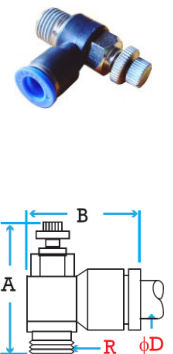

TUBE O.D.	PART NO.	A	B	D	Wt.	PRICE
4mm	EPE-4	34	9	4	3.1g	\$2.41
6mm	EPE-6	40	12.5	6	6.1g	\$2.83
8mm	EPE-8	46	15	8	8.8g	\$3.24
10mm	EPE-10	53	18	8	13.8g	\$4.08

**Push-In T Reducers**

TUBE O.D.	PART NO.	A	B	D1	D2	Wt.	PRICE
6/4mm	EPEG6-4	40	12.5	6	4	7g	\$2.45
8/6mm	EPEG8-6	45	15	8	6	22.8g	\$2.62
10/8mm	EPEG10-8	51	18	8	6	15.1g	\$3.20

**Push-In Y Connectors**

TUBE O.D.	PART NO.	A	B	D	Wt.	PRICE
4mm	EPY-4	31.5	20	4	3g	\$3.15
6mm	EPY-6	37	24	6	6g	\$3.05
8mm	EPY-8	42.5	29	8	8.6g	\$3.60
10mm	EPY-10	48.5	36	10	14g	\$3.85

**Push-In Y Reducers**

TUBE O.D.	PART NO.	A	B	D1	D2	Wt.	PRICE
6/4mm	EPW6-4	29	19	6	4	4g	\$3.35
8/6mm	EPW8-6	35	22	8	6	6g	\$3.65
10/8mm	EPW10-8	48	38	10	8	14g	\$3.85

## METRIC SIZES

**Elbow Type Speed Controllers**

TUBE O.D.	PART NO.	A	B	D	THD R	Wt.	PRICE
4mm	ESL4-M5	27.5	24	4	M5	6.5g	\$6.50
	ESL4-G8	35	27.5	4	R1/8	16.5g	\$7.35
6mm	ESL6-M5	27.5	28.5	6	M5	8g	\$6.95
	ESL6-G8	35	30	6	R1/8	17.5g	\$7.75
	ESL6-G4	41	34	6	R1/4	32g	\$8.95
8mm	ESL8-G8	35	33.5	8	R1/8	18g	\$8.10
	ESL8-G4	41	37.5	8	R1/4	33g	\$9.10
10mm	ESL10-G4	41	40	10	R1/4	34.5g	\$10.15