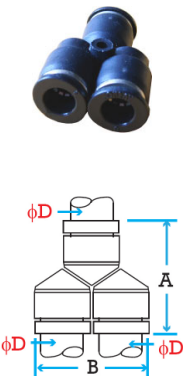

## METRIC SIZES

**Straight Push-In Unions**

TUBE O.D.	PART NO.	A	B	D	Wt.	PRICE
4mm	EPU-4	29.5	9	4	1.7g	\$1.63
6mm	EPU-6	34	12.5	6	3.6g	\$1.78
8mm	EPU-8	38.5	15	8	5g	\$2.09
10mm	EPU-10	43	18	8	8.1g	\$2.59

**Reducer Push-In Unions**

TUBE O.D.	PART NO.	A	B	C	D1	D2	Wt.	PRICE
6/4mm	EPG6-4	33.5	12.5	9	6	4	2.7g	\$2.50
8/6mm	EPG8-6	38	15	12.5	8	6	4.5g	\$2.45
10/8mm	EPG10-8	42.5	18	15	10	8	6.7g	\$2.61

**Push-In T Connectors**

TUBE O.D.	PART NO.	A	B	D	Wt.	PRICE
4mm	EPE-4	34	9	4	3.1g	\$2.41
6mm	EPE-6	40	12.5	6	6.1g	\$2.83
8mm	EPE-8	46	15	8	8.8g	\$3.24
10mm	EPE-10	53	18	8	13.8g	\$4.08

**Push-In T Reducers**

TUBE O.D.	PART NO.	A	B	D1	D2	Wt.	PRICE
6/4mm	EPEG6-4	40	12.5	6	4	7g	\$2.45
8/6mm	EPEG8-6	45	15	8	6	22.8g	\$2.62
10/8mm	EPEG10-8	51	18	8	6	15.1g	\$3.20

**Push-In Y Connectors**

TUBE O.D.	PART NO.	A	B	D	Wt.	PRICE
4mm	EPY-4	31.5	20	4	3g	\$3.15
6mm	EPY-6	37	24	6	6g	\$3.05
8mm	EPY-8	42.5	29	8	8.6g	\$3.60
10mm	EPY-10	48.5	36	10	14g	\$3.85

**Push-In Y Reducers**