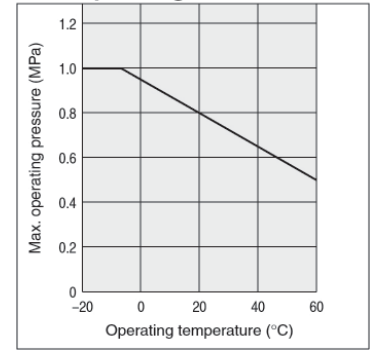

Max. Operating Pressure

Polyurethane Tubing for use with Push-In Fittings

Tube O.D.	Tube I.D.	Min. Bend Radius	Roll Qty.	Part Numbers and Colors								Roll Price
				Black	White	Yellow	Clear	Blue	Red	Green	Orange	
1/8"	0.079	0.39	66 ft.	TIUB01B-20	TIUB01W-20	TIUB01Y-20	TIUB01C-20	TIUB01BU-20	TIUB01R-20	TIUB01G-20	TIUB01YR-20	$5.75
5/32"	0.098	0.40	66 ft.	TU0425B-20	TU0425W-20	TU0425Y-20	TU0425C-20	TU0425BU-20	TU0425R-20	TU0425G-20	TU0425YR-20	$8.90
3/16"	0.125	0.59	66 ft.	TIUB05B-20	TIUB05W-20	TIUB05Y-20	TIUB05C-20	TIUB05BU-20	TIUB05R-20	TIUB05G-20	TIUB05YR-20	$12.00
1/4"	0.167	0.91	66 ft.	TIUB07B-20	TIUB07W-20	TIUB07Y-20	TIUB07C-20	TIUB07BU-20	TIUB07R-20	TIUB07G-20	TIUB07YR-20	$14.95
5/16"	0.236	0.78	66 ft.	TU0805B-20	TU0805W-20	TU0805Y-20	TU0805C-20	TU0805BU-20	TU0805R-20	TU0805G-20	TU0805YR-20	$25.00
3/8"	0.250	1.06	66 ft.	TIUB11B-20	TIUB11W-20	TIUB11Y-20	TIUB11C-20	TIUB11BU-20	TIUB11R-20	TIUB11G-20	TIUB11YR-20	$29.95
1/2"	0.333	1.38	66 ft.	TIUB13B-20	TIUB13W-20	TIUB13Y-20	TIUB13C-20	TIUB13BU-20	TIUB13R-20	TIUB13G-20	TIUB13YR-20	$49.95
3.2mm	2mm	10mm	66 ft.	TIUB01B-20	TIUB01W-20	TIUB01Y-20	TIUB01C-20	TIUB01BU-20	TIUB01R-20	TIUB01G-20	TIUB01YR-20	$5.75
4mm	2.5mm	10mm	66 ft.	TU0425B-20	TU0425W-20	TU0425Y-20	TU0425C-20	TU0425BU-20	TU0425R-20	TU0425G-20	TU0425YR-20	$8.90
6mm	4mm	15mm	66 ft.	TU0604B-20	TU0604W-20	TU0604Y-20	TU0604C-20	TU0604BU-20	TU0604R-20	TU0604G-20	TU0604YR-20	$16.75
8mm	5mm	20mm	66 ft.	TU0805B-20	TU0805W-20	TU0805Y-20	TU0805C-20	TU0805BU-20	TU0805R-20	TU0805G-20	TU0805YR-20	$25.00
10mm	6.5mm	27mm	66 ft.	TU1065B-20	TU1065W-20	TU1065Y-20	TU1065C-20	TU1065BU-20	TU1065R-20	TU1065G-20	TU1065YR-20	$37.50
12mm	8mm	35mm	66 ft.	TU1208B-20	TU1208W-20	TU1208Y-20	TU1208C-20	TU1208BU-20	TU1208R-20	TU1208G-20	TU1208YR-20	$53.75

SOFT NYLON TUBING

- For use with push-in fittings, such as SMC One-Touch Fittings.
- Highly flexible & non-kinking.
- For robots & other automated equipment use.
- 6 colors in 13 diameters.

6 COLORS