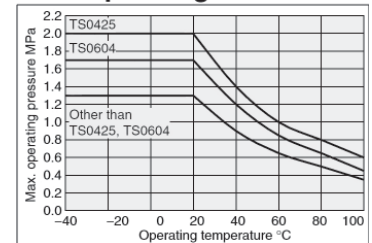

Max. Operating Pressure

Tube O.D.	Tube I.D.	Min. Bend Radius	Maximum Operating Pressure	Roll Qty.	Part Numbers and Colors						Roll Price
					Black	White	Yellow	Blue	Red	Green	
1/8"	0.086	0.71	188 psi (1.3 MPa)	66 ft.	TISA01B-20	TISA01W-20	TISA01Y-20	TISA01BU-20	TISA01R-20	TISA01G-20	\$4.70
5/32"	0.098	0.59	290 psi (2.0 MPa)	66 ft.	TS0425B-20	TS0425W-20	TS0425Y-20	TS0425BU-20	TS0425R-20	TS0425G-20	\$7.50
3/16"	0.137	1.06	188 psi (1.3 MPa)	66 ft.	TISA05B-20	TISA05W-20	TISA05Y-20	TISA05BU-20	TISA05R-20	TISA05G-20	\$11.90
1/4"	0.180	1.18	188 psi (1.3 MPa)	66 ft.	TISA07B-20	TISA07W-20	TISA07Y-20	TISA07BU-20	TISA07R-20	TISA07G-20	\$13.80
5/16"	0.236	1.77	188 psi (1.3 MPa)	66 ft.	TS0806B-20	TS0806W-20	TS0806Y-20	TS0806BU-20	TS0806R-20	TS0806G-20	\$21.15
3/8"	0.275	2.16	188 psi (1.3 MPa)	66 ft.	TISA11B-20	TISA11W-20	TISA11Y-20	TISA11BU-20	TISA11R-20	TISA11G-20	\$28.95
1/2"	0.376	2.56	188 psi (1.3 MPa)	66 ft.	TISA13B-20	TISA13W-20	TISA13Y-20	TISA13BU-20	TISA13R-20	TISA13G-20	\$47.95
3.2mm	2.2mm	18mm	188 psi (1.3 MPa)	66 ft.	TISA01B-20	TISA01W-20	TISA01Y-20	TISA01BU-20	TISA01R-20	TISA01G-20	\$4.70
4mm	2.5mm	15mm	290 psi (2.0 MPa)	66 ft.	TS0425B-20	TS0425W-20	TS0425Y-20	TS0425BU-20	TS0425R-20	TS0425G-20	\$7.50
6mm	4mm	23mm	246 psi (1.7 MPa)	66 ft.	TS0604B-20	TS0604W-20	TS0604Y-20	TS0604BU-20	TS0604R-20	TS0604G-20	\$14.20
8mm	6mm	45mm	188 psi (1.3 MPa)	66 ft.	TS0806B-20	TS0806W-20	TS0806Y-20	TS0806BU-20	TS0806R-20	TS0806G-20	\$21.15
10mm	7.5mm	55mm	188 psi (1.3 MPa)	66 ft.	TS1075B-20	TS1075W-20	TS1075Y-20	TS1075BU-20	TS1075R-20	TS1075G-20	\$30.20
12mm	9mm	65mm	188 psi (1.3 MPa)	66 ft.	TS1209B-20	TS1209W-20	TS1209Y-20	TS1209BU-20	TS1209R-20	TS1209G-20	\$49.55