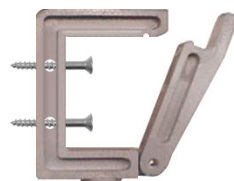

## SAFELY SECURES FLUID HOSES OR WIRES

THREADS DIRECTLY INTO YOUR PLATEN HOLES

SINGLE OR DOUBLE CLIPS.  
EIGHT THREAD SIZES.

- Safely secures hoses or wires.
- Helps reduce wear from movement.
- Helps eliminate pinching or kinking.
- Eight thread sizes stocked.
- American and Metric threads.
- Singles & doubles in all thread sizes stocked.
- All models have safety wire tie down slot.
- Molded of high density Polyethylene.
- Flexes slightly to accept large hoses.

# LARGE HOSE CLIPS

- DRILLED FOR TWO (2) #8 FLAT HEAD SCREWS FOR WALL MOUNTING (NO THREADED POST).
- SAFELY SECURES HOSES AND WIRES.
- AVOIDS HOSE PINCHING OR RUBBING.
- NON-CONDUCTIVE FOR SHOCK PROTECTION.
- MOUNTS HORIZONTALLY OR VERTICALLY.
- HOLDS UP TO TWO 1" HOSES IN 1-1/4" X 2" OPENING.
- REUSABLE, MADE OF TOUGH ABS PLASTIC.
- GOOD TO 350°F

SNAPS OPEN

SNAPS CLOSED

DRILLED FOR WALL MOUNTING

COUNTERSUNK FOR #8 FLAT HEAD SCREWS (screws not included)

PART NO.	MOUNTING TYPE	PRICE
PHC00L	Wall Mount drilled for two #8 Flat Head Screws (no threaded post)	<b>\$1.10 ea.</b>