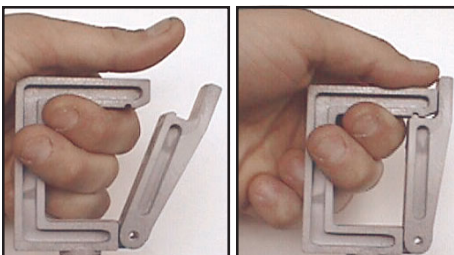

## SAFELY SECURES FLUID HOSES OR WIRES

THREADS DIRECTLY INTO YOUR PLATEN HOLES

SINGLE OR DOUBLE CLIPS.  
EIGHT THREAD SIZES.

- Safely secures hoses or wires.
- Helps reduce wear from movement.
- Helps eliminate pinching or kinking.
- Eight thread sizes stocked.
- American and Metric threads.
- Singles & doubles in all thread sizes stocked.
- All models have safety wire tie down slot.
- Molded of high density Polyethylene.
- Flexes slightly to accept large hoses.

### STANDARD SIZES

### METRIC SIZES

THREAD SIZE	TYPE	FITS MAX. HOSE O.D.	PART NO.	PRICE	THREAD SIZE	TYPE	FITS MAX. HOSE O.D.	PART NO.	PRICE
1/2"-13	SINGLE	1-1/8"	PHC12S	<b>\$.48 ea.</b> ALL MODELS IN STOCK	M12 x 1.75mm	SINGLE	1-1/8"	PHCM12S	<b>\$.48 ea.</b> ALL MODELS IN STOCK
1/2"-13	DOUBLE	2 ea 3/4"	PHC12D		M12 x 1.75mm	DOUBLE	2 ea 3/4"	PHCM12D	
5/8"-11	SINGLE	1-1/8"	PHC58S		M14 x 2.00mm	SINGLE	1-1/8"	PHCM14S	
5/8"-11	DOUBLE	2 ea 3/4"	PHC58D		M14 x 2.00mm	DOUBLE	2 ea 3/4"	PHCM14D	
3/4"-10	SINGLE	1-1/8"	PHC34S		M16 x 2.00mm	SINGLE	1-1/8"	PHCM16S	
3/4"-10	DOUBLE	2 ea 3/4"	PHC34D		M16 x 2.00mm	DOUBLE	2 ea 3/4"	PHCM16D	
1"-8	SINGLE	1-1/8"	PHC10S		M20 x 2.50mm	SINGLE	1-1/8"	PHCM20S	
1"-8	DOUBLE	2 ea 3/4"	PHC10D		M20 x 2.50mm	DOUBLE	2 ea 3/4"	PHCM20D	

# LARGE HOSE CLIPS

- DRILLED FOR TWO (2) #8 FLAT HEAD SCREWS FOR WALL MOUNTING (NO THREADED POST).
- SAFELY SECURES HOSES AND WIRES.
- AVOIDS HOSE PINCHING OR RUBBING.
- NON-CONDUCTIVE FOR SHOCK PROTECTION.
- MOUNTS HORIZONTALLY OR VERTICALLY.
- HOLDS UP TO TWO 1" HOSES IN 1-1/4" X 2" OPENING.
- REUSABLE, MADE OF TOUGH ABS PLASTIC.
- GOOD TO 350°F