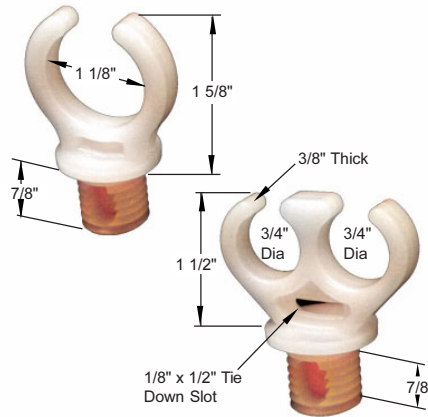

# PLATEN HOSE CLIPS

## SAFELY SECURES FLUID HOSES OR WIRES

THREADS DIRECTLY INTO YOUR PLATEN HOLES

SINGLE OR DOUBLE CLIPS.  
EIGHT THREAD SIZES.

- Safely secures hoses or wires.
- Helps reduce wear from movement.
- Helps eliminate pinching or kinking.
- Eight thread sizes stocked.
- American and Metric threads.
- Singles & doubles in all thread sizes stocked.
- All models have safety wire tie down slot.
- Molded of high density Polyethylene.
- Flexes slightly to accept large hoses.

### STANDARD SIZES

### METRIC SIZES

THREAD SIZE	TYPE	FITS MAX. HOSE O.D.	PART NO.	PRICE	THREAD SIZE	TYPE	FITS MAX. HOSE O.D.	PART NO.	PRICE
1/2"-13	SINGLE	1-1/8"	PHC12S	<b>\$.48 ea.</b> ALL MODELS IN STOCK	M12 x 1.75mm	SINGLE	1-1/8"	PHCM12S	<b>\$.48 ea.</b> ALL MODELS IN STOCK
1/2"-13	DOUBLE	2 ea 3/4"	PHC12D		M12 x 1.75mm	DOUBLE	2 ea 3/4"	PHCM12D	
5/8"-11	SINGLE	1-1/8"	PHC58S		M14 x 2.00mm	SINGLE	1-1/8"	PHCM14S	
5/8"-11	DOUBLE	2 ea 3/4"	PHC58D		M14 x 2.00mm	DOUBLE	2 ea 3/4"	PHCM14D	
3/4"-10	SINGLE	1-1/8"	PHC34S		M16 x 2.00mm	SINGLE	1-1/8"	PHCM16S	
3/4"-10	DOUBLE	2 ea 3/4"	PHC34D		M16 x 2.00mm	DOUBLE	2 ea 3/4"	PHCM16D	
1"-8	SINGLE	1-1/8"	PHC10S		M20 x 2.50mm	SINGLE	1-1/8"	PHCM20S	
1"-8	DOUBLE	2 ea 3/4"	PHC10D		M20 x 2.50mm	DOUBLE	2 ea 3/4"	PHCM20D	