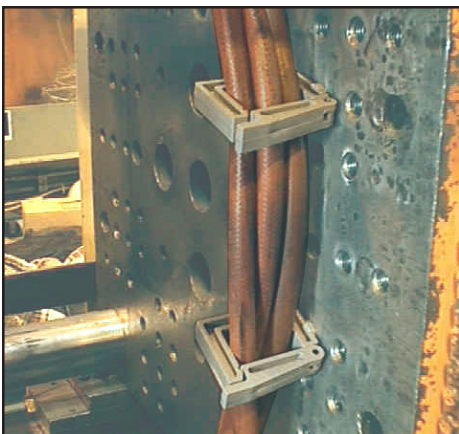

## SAFELY SECURES FLUID HOSES OR WIRES

THREADS DIRECTLY INTO YOUR PLATEN HOLES

SINGLE OR DOUBLE CLIPS.  
EIGHT THREAD SIZES.

- Safely secures hoses or wires.
- Helps reduce wear from movement.
- Helps eliminate pinching or kinking.
- Eight thread sizes stocked.
- American and Metric threads.
- Singles & doubles in all thread sizes stocked.
- All models have safety wire tie down slot.
- Molded of high density Polyethylene.
- Flexes slightly to accept large hoses.

# LARGE HOSE CLIPS

- DRILLED FOR TWO (2) #8 FLAT HEAD SCREWS FOR WALL MOUNTING (NO THREADED POST).
- SAFELY SECURES HOSES AND WIRES.
- AVOIDS HOSE PINCHING OR RUBBING.
- NON-CONDUCTIVE FOR SHOCK PROTECTION.
- MOUNTS HORIZONTALLY OR VERTICALLY.
- HOLDS UP TO TWO 1" HOSES IN 1-1/4" X 2" OPENING.
- REUSABLE, MADE OF TOUGH ABS PLASTIC.
- GOOD TO 350°F