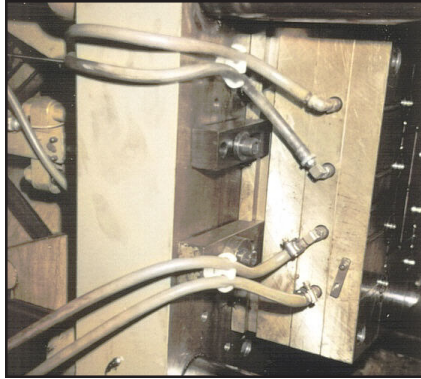

# PLATEN HOSE CLIPS

## SAFELY SECURES FLUID HOSES OR WIRES

THREADS DIRECTLY INTO YOUR PLATEN HOLES

SINGLE OR DOUBLE CLIPS.  
EIGHT THREAD SIZES.

- Safely secures hoses or wires.
- Helps reduce wear from movement.
- Helps eliminate pinching or kinking.
- Eight thread sizes stocked.
- American and Metric threads.
- Singles & doubles in all thread sizes stocked.
- All models have safety wire tie down slot.
- Molded of high density Polyethylene.
- Flexes slightly to accept large hoses.

# LARGE HOSE CLIPS

- DRILLED FOR TWO (2) #8 FLAT HEAD SCREWS FOR WALL MOUNTING (NO THREADED POST).
- SAFELY SECURES HOSES AND WIRES.
- AVOIDS HOSE PINCHING OR RUBBING.
- NON-CONDUCTIVE FOR SHOCK PROTECTION.
- MOUNTS HORIZONTALLY OR VERTICALLY.
- HOLDS UP TO TWO 1" HOSES IN 1-1/4" X 2" OPENING.
- REUSABLE, MADE OF TOUGH ABS PLASTIC.
- GOOD TO 350°F