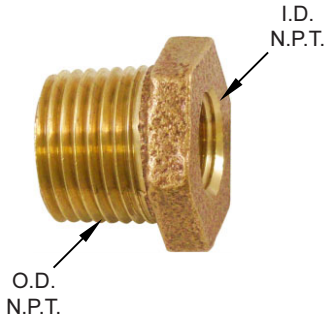

SIZE O.D. x I.D.	BRASS		GALVANIZED		BLACK	
	PART NO.	PRICE EA.	PART NO.	PRICE EA.	PART NO.	PRICE EA.
1/4" x 1/8"	209P-4-2	$ .75	GBX1418	$ .88	BBX1418	$ .79
3/8" x 1/8"	209P-6-2	$1.20	GBX3818	$ .96	BBX3818	$ .90
3/8" x 1/4"	209P-6-4	$1.45	GBX3814	$ .96	BBX3814	$ .93
1/2" x 1/8"	209P-8-2	$2.00	GBX1218	$1.55	BBX1218	$1.36
1/2" x 1/4"	209P-8-4	$2.05	GBX1214	$1.60	BBX1214	$1.41
1/2" x 3/8"	209P-8-6	$2.35	GBX1238	$1.66	BBX1238	$1.46
3/4" x 1/8"	209P-12-2	$2.95	GBX3418	$2.40	BBX3418	$2.23
3/4" x 1/4"	209P-12-4	$3.05	GBX3414	$2.48	BBX3414	$2.31
3/4" x 3/8"	209P-12-6	$3.20	GBX3438	$2.57	BBX3438	$2.40
3/4" x 1/2"	209P-12-8	$3.40	GBX3412	$2.66	BBX3412	$2.49
1" x 3/8"	B-10038	$5.25	GBX1038	$5.08	BBX1038	$2.37
1" x 1/2"	B-10012	$4.95	GBX1012	$3.31	BBX1012	$1.97
1" x 3/4"	B-10034	$4.95	GBX1034	$3.37	BBX1034	$1.92
1-1/4" x 1/2"	B-11412	$8.90	GBX11412	$4.25	BBX11412	$2.55
1-1/4" x 3/4"	B-11434	$8.40	GBX11434	$4.38	BBX11434	$2.49
1-1/4" x 1"	B-11410	$8.40	GBX11410	$4.55	BBX11410	$2.59
1-1/2" x 1/2"	B-11212	$11.55	GBX11212	$5.61	BBX11212	$3.00
1-1/2" x 3/4"	B-11234	$11.55	GBX11234	$5.70	BBX11234	$3.11
1-1/2" x 1"	B-11210	$10.75	GBX11210	$5.83	BBX11210	$3.05
1-1/2" x 1-1/4"	B-112114	$10.75	GBX112114	$5.84	BBX112114	$3.17
2" x 1/2"	B-20012	$16.85	GBX2012	$7.01	BBX2012	$4.38
2" x 3/4"	B-20034	$16.85	GBX2034	$7.12	BBX2034	$4.04
2" x 1"	B-20010	$16.85	GBX2010	$7.40	BBX2010	$4.16
2" x 1-1/4"	B-200114	$15.95	GBX20114	$7.55	BBX20114	$4.33
2" x 1-1/2"	B-200112	$15.95	GBX20112	$7.21	BBX20112	$4.46