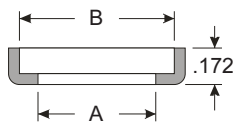

FLANGED WASHERS COVER HOSE ENDS

- Color: Yellow
- Temp: 150°F
- Mat'l: LDPE
- Wall: .032 in.

FITS HOSE DIA.	A HOLE I.D.	B WASHER I.D.	PART NO.	PRICE EA.
1/4"	0.324	0.585	BPW4	$ .12
3/8"	0.450	0.775	BPW8	
1/2"	0.580	0.875	BPW10	
3/4"	0.835	1.168	BPW15