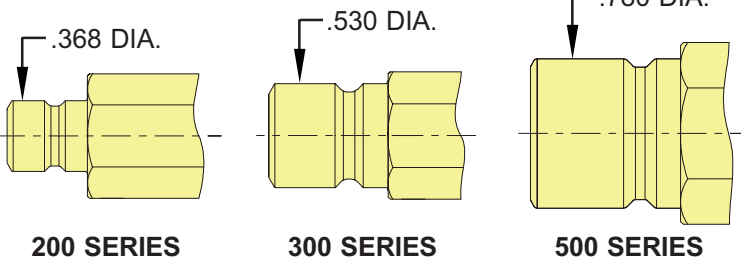

QUICK CHANGE PLUGS

MALE NPT & BSPT THREADS

ISO-9001
 MANUFACTURED IN A
 QUALITY SYSTEM CERTIFIED
 FACILITY.

200/300/500 SERIES • BRASS & STAINLESS STEEL

SERIES	THREAD TYPE	MATERIAL TYPE	THREAD SIZE	MINIMUM PLUG I.D.	PART NO.	QUANTITY PRICES		DIMENSION INFO			
						1-49	50+	A	B	C	D
200 Series 	MALE NPT	BRASS	1/16" NPT	3/16"	PN-250	\$.49	\$.47	11/16"	11/16"	1"	5/8"
			1/8" NPT	1/4"	PN-251	\$.41	\$.39	11/16"	11/16"	1"	5/8"
			1/4" NPT	1/4"	PN-252	\$.70	\$.66	27/32"	15/16"	1-3/16"	7/8"
			3/8" NPT	1/4"	PN-253	\$.98	\$.93	1"	15/16"	1-1/4"	29/32"
		STAINLESS STEEL	1/16" NPT	3/16"	PN-250SS	\$ 1.20	\$ 1.14	11/16"	11/16"	1"	5/8"
			1/8" NPT	1/4"	PN-251SS	\$ 1.32	\$ 1.25	11/16"	11/16"	1"	5/8"
	1/4" NPT		1/4"	PN-252SS	\$ 1.85	\$ 1.76	27/32"	15/16"	1-3/16"	7/8"	
	MALE BSPT	BRASS	1/8" BSPT	1/4"	PN-251BSPT	\$.45	\$.43	11/16"	11/16"	1"	5/8"
			1/4" BSPT	1/4"	PN-252BSPT	\$.79	\$.75	27/32"	15/16"	1-3/16"	7/8"
			3/8" BSPT	1/4"	PN-253BSPT	\$ 1.24	\$ 1.18	1"	15/16"	1-1/4"	29/32"
		STAINLESS STEEL	1/8" BSPT	1/4"	PN-251BSPTSS	\$ 1.38	\$ 1.31	11/16"	11/16"	1"	5/8"
			1/4" BSPT	1/4"	PN-252BSPTSS	\$ 1.93	\$ 1.82	27/32"	15/16"	1-3/16"	7/8"
3/8" BSPT			1/4"	PN-253BSPTSS	\$ 2.70	\$ 2.56	1"	15/16"	1-1/4"	29/32"	
300 Series 	MALE NPT	BRASS	1/16" NPT	3/16"	PN-350	\$ 1.11	\$ 1.06	1"	1-1/8"	1-7/16"	1-1/32"
			1/8" NPT	15/64"	PN-351	\$.79	\$.75	1"	1-1/8"	1-7/16"	1-1/32"
			1/4" NPT	3/8"	PN-352	\$.74	\$.70	1"	1-3/32"	1-7/16"	1-1/32"
			3/8" NPT	3/8"	PN-353	\$ 1.03	\$.98	1"	1-1/8"	1-7/16"	1-1/16"
		1/2" NPT	3/8"	PN-354	\$ 1.48	\$ 1.41	1-3/16"	1-1/4"	1-9/16"	1-3/16"	
		STAINLESS STEEL	1/8" NPT	15/64"	PN-351SS	\$ 1.95	\$ 1.85	1"	1-1/8"	1-7/16"	1-1/32"
	1/4" NPT		3/8"	PN-352SS	\$ 2.05	\$ 1.95	1"	1-3/32"	1-7/16"	1-1/32"	
	3/8" NPT		3/8"	PN-353SS	\$ 2.80	\$ 2.66	1"	1-1/8"	1-7/16"	1-1/16"	
	1/2" NPT		3/8"	PN-354SS	\$ 4.25	\$ 4.05	1-3/16"	1-1/4"	1-9/16"	1-3/16"	
	1/8" BSPT		15/64"	PN-351BSPT	\$ 1.15	\$ 1.09	1"	1-1/8"	1-7/16"	1-1/32"	
	MALE BSPT	BRASS	1/4" BSPT	3/8"	PN-352BSPT	\$ 1.07	\$ 1.02	1"	1-3/32"	1-7/16"	1-1/32"
			3/8" BSPT	3/8"	PN-353BSPT	\$ 1.33	\$ 1.26	1"	1-1/8"	1-7/16"	1-1/16"
1/2" BSPT			3/8"	PN-354BSPT	\$ 1.70	\$ 1.62	1-3/16"	1-1/4"	1-9/16"	1-3/16"	
1/4" BSPT			3/8"	PN-352BSPTSS	\$ 2.15	\$ 2.05	1"	1-3/32"	1-7/16"	1-1/32"	
STAINLESS STEEL		3/8" BSPT	3/8"	PN-353BSPTSS	\$ 2.96	\$ 2.82	1"	1-1/8"	1-7/16"	1-1/16"	
		1/2" BSPT	3/8"	PN-354BSPTSS	\$ 4.45	\$ 4.25	1-3/16"	1-1/4"	1-9/16"	1-3/16"	
500 Series 	MALE NPT	BRASS	1/4"	3/8"	PN-552	\$ 1.71	\$ 1.61	1-3/16"	1-1/4"	1-9/16"	1-3/16"
			3/8"	.484	PN-553	\$ 1.58	\$ 1.50	1-3/16"	1-1/4"	1-9/16"	1-3/16"
			1/2"	5/8"	PN-554	\$ 1.79	\$ 1.70	1-1/4"	1-1/2"	1-11/16"	1-1/2"
			3/4"	5/8"	PN-556	\$ 2.35	\$ 2.24	1-1/2"	1-9/16"	1-3/4"	1-9/16"
		STAINLESS STEEL	3/8"	.484	PN-553SS	\$ 3.84	\$ 3.64	1-3/16"	1-1/4"	1-9/16"	1-3/16"
			1/2"	5/8"	PN-554SS	\$ 4.25	\$ 4.04	1-1/4"	1-1/2"	1-11/16"	1-1/2"
	3/4"		5/8"	PN-556SS	\$ 4.65	\$ 4.40	1-1/2"	1-9/16"	1-3/4"	1-9/16"	
	MALE BSPT	BRASS	1/4" BSPT	3/8"	PN-552BSPT	\$ 2.61	\$ 2.51	1-3/16"	1-1/4"	1-9/16"	1-3/16"
			3/8" BSPT	.484	PN-553BSPT	\$ 1.82	\$ 1.73	1-3/16"	1-1/4"	1-9/16"	1-3/16"
			1/2" BSPT	5/8"	PN-554BSPT	\$ 2.02	\$ 1.92	1-1/4"	1-1/2"	1-11/16"	1-1/2"
3/4" BSPT			5/8"	PN-556BSPT	\$ 2.35	\$ 2.24	1-1/2"	1-9/16"	1-3/4"	1-9/16"	