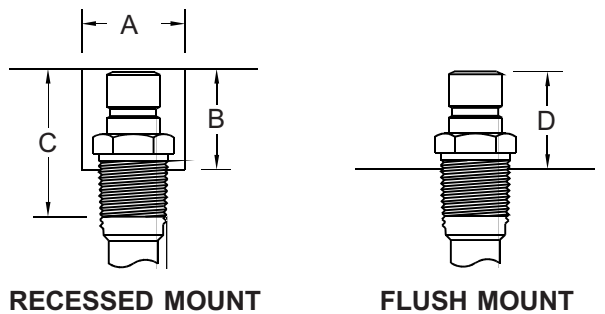

DIMENSION INFORMATION DRAWINGS

PLASTIC PROCESS EQUIPMENT, INC.

8303 CORPORATE PARK DRIVE
MACEDONIA, OHIO 44056-2300
216-367-7000 • FAX: 216-367-7022
TOLL FREE: 800-321-0562

6385 MONTESSOURI STREET
LAS VEGAS, NEVADA 89113-1186
702-433-6385 • FAX: 702-433-6388
TOLL FREE: 800-258-8877

www.ppe.com
e-mail: sales@ppe.com

Toll Free: USA, Canada & Mexico
800-362-0706

Order Fax: 800-223-8305