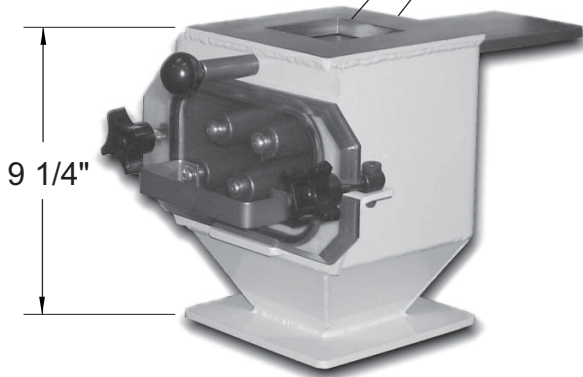

DRAWER MAGNETS

QUALITY PROTECTION FOR EXPENSIVE TOOLING!

CERAMIC

UNDRILLED FLANGES

Drill them yourself to save time and money.

- 3/8" thick slide gate shut-off.
- 1/4" thick top & bottom plates.
- Welded steel housings.
- Ceramic magnet tubes for greater holding power.
- Magnets are welded & sealed.
- Steep tapered sides ensures positive material flow.
- Traps ferrous metals.
- Welded latch assembly.
- 1/2" thick polycarbonate window.
- Flanges are undrilled.

IN-STOCK FOR IMMEDIATE SHIPMENT!

MODEL BLM44

2" square top and bottom openings 4 1/2" square top and bottom flanges

MODEL BLM44

| | |
|---------------|----------|
| 1-2 | \$345.75 |
| 3+ | \$326.50 |

Spare Magnet Drawer Assembly

Includes: Magnets, Window w/Gasket & Handle
Part No. CDM-44-DA \$151.50

MODEL BLM66

3" square top and bottom openings 6 1/2" square top and bottom flanges

MODEL BLM66

| | |
|---------------|----------|
| 1-2 | \$422.50 |
| 3+ | \$399.75 |

Spare Magnet Drawer Assembly

Includes: Magnets, Window w/Gasket & Handle
Part No. CDM-66-DA \$192.00

MODEL BLM88

4" square top and bottom openings 8 1/2" square top and bottom flanges

MODEL BLM88

| | |
|---------------|----------|
| 1-2 | \$536.50 |
| 3+ | \$507.50 |