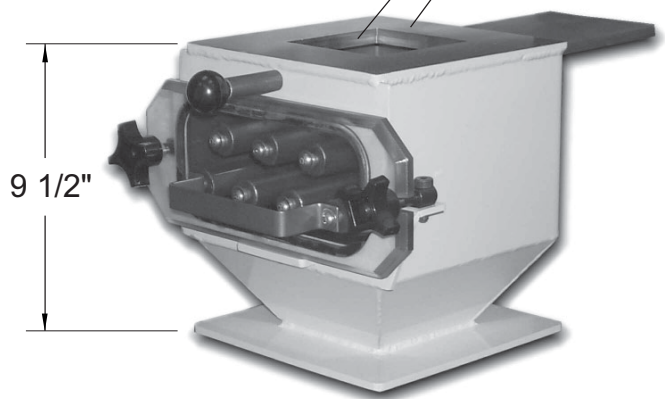

DRAWER MAGNETS

QUALITY PROTECTION FOR EXPENSIVE TOOLING!

CERAMIC

UNDRILLED FLANGES

Drill them yourself to save time and money.

- 3/8" thick slide gate shut-off.
- 1/4" thick top & bottom plates.
- Welded steel housings.
- Ceramic magnet tubes for greater holding power.
- Magnets are welded & sealed.
- Steep tapered sides ensures positive material flow.
- Traps ferrous metals.
- Welded latch assembly.
- 1/2" thick polycarbonate window.
- Flanges are undrilled.

IN-STOCK FOR IMMEDIATE SHIPMENT!

MODEL BLM44

2" square top and bottom openings 4 1/2" square top and bottom flanges

MODEL BLM44

| | |
|---------------|----------|
| 1-2 | \$345.75 |
| 3+ | \$326.50 |

Spare Magnet Drawer Assembly

Includes: Magnets, Window w/Gasket & Handle
Part No. CDM-44-DA \$151.50

MODEL BLM66

3" square top and bottom openings 6 1/2" square top and bottom flanges

MODEL BLM66

| | |
|---------------|----------|
| 1-2 | \$422.50 |
| 3+ | \$399.75 |

Spare Magnet Drawer Assembly

Includes: Magnets, Window w/Gasket & Handle
Part No. CDM-66-DA \$192.00

MODEL BLM88

4" square top and bottom openings 8 1/2" square top and bottom flanges

MODEL BLM88

| | |
|---------------|----------|
| 1-2 | \$536.50 |
| 3+ | \$507.50 |