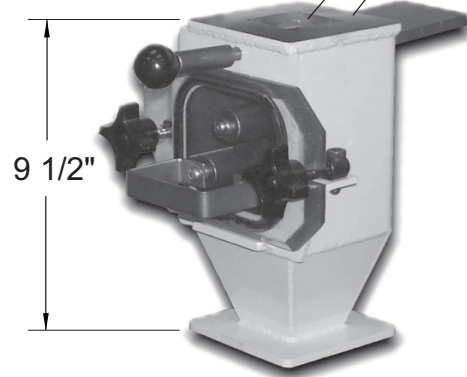

DRAWER MAGNETS

QUALITY PROTECTION FOR EXPENSIVE TOOLING!

CERAMIC

UNDRILLED FLANGES

Drill them yourself to save time and money.

- 3/8" thick slide gate shut-off.
- 1/4" thick top & bottom plates.
- Welded steel housings.
- Ceramic magnet tubes for greater holding power.
- Magnets are welded & sealed.
- Steep tapered sides ensures positive material flow.
- Traps ferrous metals.
- Welded latch assembly.
- 1/2" thick polycarbonate window.
- Flanges are undrilled.

IN-STOCK FOR IMMEDIATE SHIPMENT!

MODEL BLM44

2" square top and bottom openings 4 1/2" square top and bottom flanges

MODEL BLM44

| | |
|---------------|----------|
| 1-2 | \$345.75 |
| 3+ | \$326.50 |

Spare Magnet Drawer Assembly

Includes: Magnets, Window w/Gasket & Handle
Part No. CDM-44-DA \$151.50

MODEL BLM66

3" square top and bottom openings 6 1/2" square top and bottom flanges

MODEL BLM66

| | |
|---------------|----------|
| 1-2 | \$422.50 |
| 3+ | \$399.75 |

Spare Magnet Drawer Assembly

Includes: Magnets, Window w/Gasket & Handle
Part No. CDM-66-DA \$192.00

MODEL BLM88

4" square top and bottom openings 8 1/2" square top and bottom flanges

MODEL BLM88

| | |
|---------------|----------|
| 1-2 | \$536.50 |
| 3+ | \$507.50 |