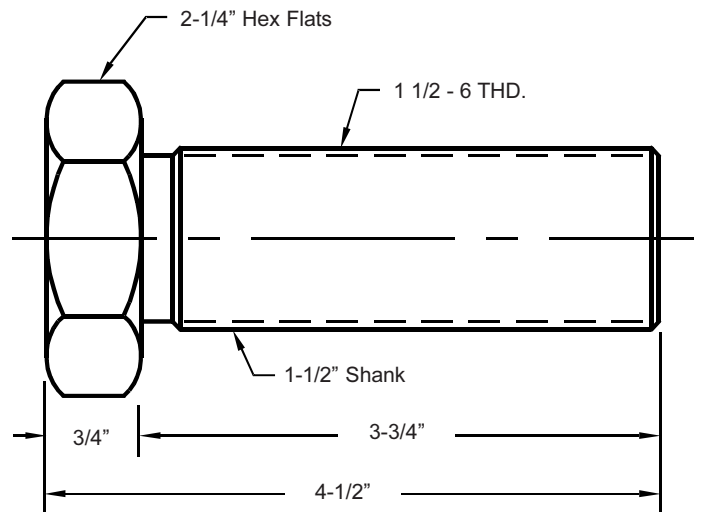

PART NO. AB-3

1-8 PCS	.....	$19.00 ea.
9-23 PCS	.....	$18.10 ea.
24+ PCS	.....	$17.25 ea.