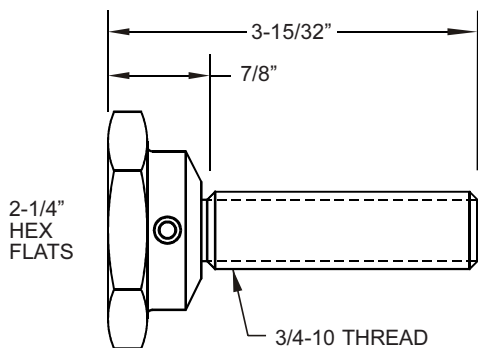

## 3/4-10 THREAD HEIGHT ADJUSTMENT BOLT

## 1"- 8 THREAD HEIGHT ADJUSTMENT BOLT

## 1 1/2"- 6 THREAD HEIGHT ADJUSTMENT BOLT

**ALL  
BOLT SIZES  
IN STOCK**

## 3/4-10 THREAD SWIVEL ADJUSTMENT BOLT