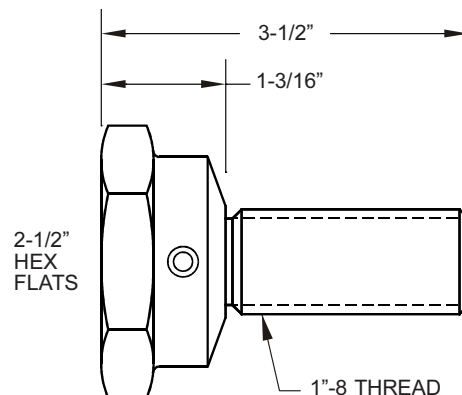

1"- 8 THREAD SWIVEL ADJUSTMENT BOLT

PART NO. SAB1

1-8 PCS	.....	$14.10 ea.
9-23 PCS	.....	$13.70 ea.
24+ PCS	.....	$13.40 ea.