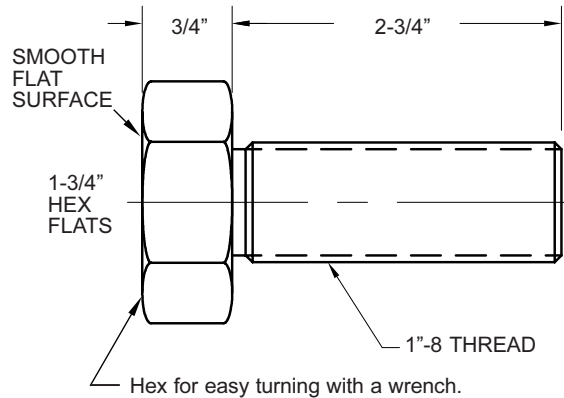

1"- 8 THREAD HEIGHT ADJUSTMENT BOLT

PART NO. AB-2

1-8 PCS	.....	$9.10 ea.
9-23 PCS	.....	$8.65 ea.
24+ PCS	.....	$8.20 ea.

1 1/2"- 6 THREAD HEIGHT ADJUSTMENT BOLT

**ALL
BOLT SIZES
IN STOCK**