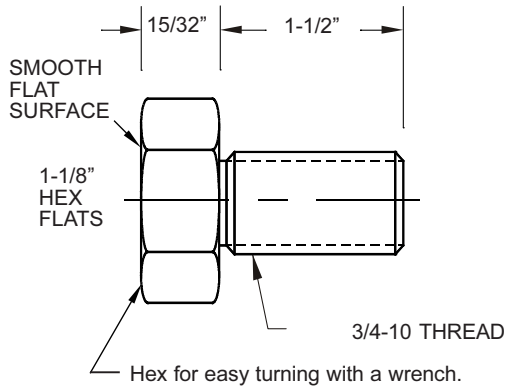

# HEIGHT ADJUSTMENT BOLTS

## 3/4-10 THREAD HEIGHT ADJUSTMENT BOLT