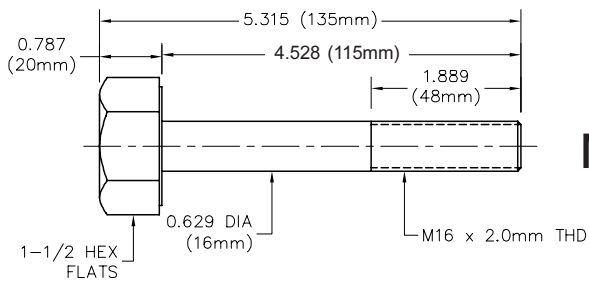

# HEAVY DUTY HEX HEAD BOLTS

OVERSIZE HEX HEAD - **METRIC SIZES**

## M16 X 2.0MM