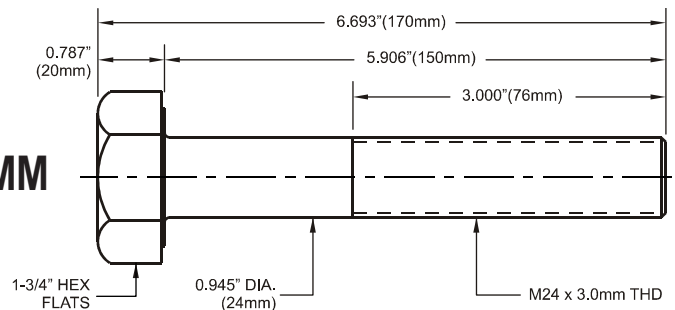

PART NO. M2410L

- 1-8 PCS ..... $22.00 ea.
- 9-23 PCS ..... $20.90 ea.
- 24+ PCS ..... $19.85 ea.