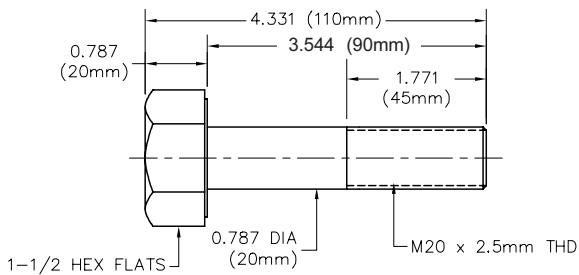

M20 X 2.5MM

PART NO. M2034S

- 1-8 PCS ..... $16.70 ea.
- 9-23 PCS ..... $16.30 ea.
- 24+ PCS ..... $15.85 ea.