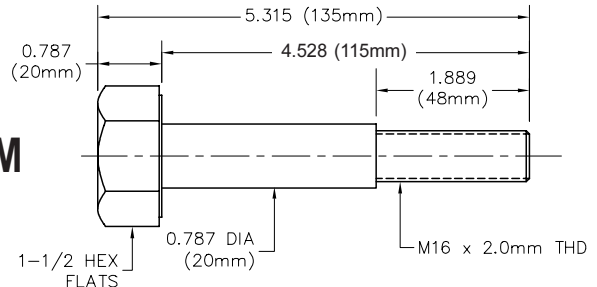

PART NO. M1634L

- 1-8 PCS ..... $20.00 ea.
- 9-23 PCS ..... $19.20 ea.
- 24+ PCS ..... $18.10 ea.