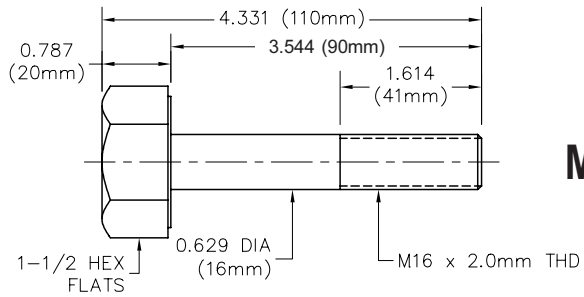

# HEAVY DUTY HEX HEAD BOLTS

OVERSIZE HEX HEAD - **METRIC SIZES**

## M16 X 2.0MM

## M24 X 3MM