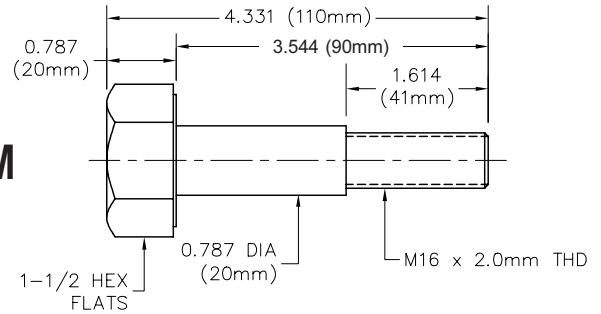

PART NO. M1634S

- 1-8 PCS ..... $19.00 ea.
- 9-23 PCS ..... $18.20 ea.
- 24+ PCS ..... $17.10 ea.