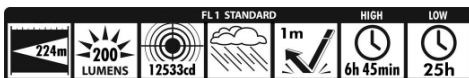

Ultra Bright