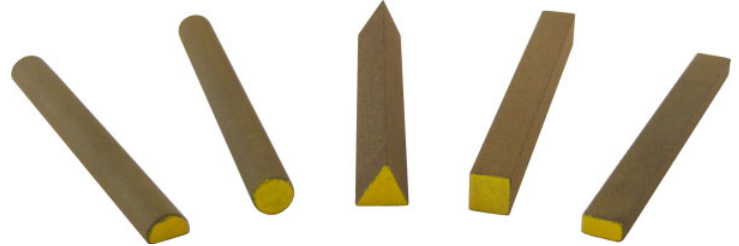

BORON CARBIDE HAND STONES

ULTRA HARD TYPE M.C.

PPE type M.C. Series Hand Stones are a new concept stone design for polishing, deburring and surface finishing. The main element in these stones is Boron Carbide which is an extremely hard element next to diamond in the mohr scale. The Boron Carbide has been combined with a tough bonding material that allows the individual crystals to float freely, allowing maximum cutting action. The stones are blackish-green in color.

The M.C. Stones are superior to regular stones made of silicone carbide, aluminum oxide, or molded boron carbide hand stones. Even compared to artificial Ruby stones which are sintered aluminum oxide and not bonded, our M.C. Stones prove their superiority.

- CHARACTERISTICS -

- Cuts carbide, ceramic, steel, beryllium, brass, bronze and aluminum.
- Break-resistant, won't break if dropped.
- Will not clog, wipes clean instantly.
- Retains shape, but can be dressed on grinding wheel.
- 9 grits available from 130 to 2000.
- Color coded for easy identifications.

- USES FOR M.C. STONES -

- Dressing carbide tools after grinding.
- Polishing on plastic and die cast molds.
- Finishing on hardened steel or carbide stamping dies and tools.
- Cuts to special shapes for unusual operations with a diamond slitting wheel.

ISO-9001
MANUFACTURED IN A
QUALITY SYSTEM CERTIFIED
FACILITY.

**9 GRITS
AVAILABLE
FROM
130 TO 2000**

- PRICES FOR STONE SETS -

1. Set A consists of 1 each of all the 180 grit stones (5).
   Part No. BC-A $163.10
2. Set B consists of 1 each of all the 360 grit stones (5).
   Part No. BC-B $177.50
3. Set C consists of 1 each of all the 750 grit stones (5).
   Part No. BC-C $230.15
4. Set D consists of 1 each of all the Flat/Rectangle stones (9).
   Part No. BC-D $322.60
5. Set E consists of 1 each of all the Square stones (9).
   Part No. BC-E $435.85

BORON CARBIDE TYPE M.C. STONES		GRIT:	130	180	220	360	500	750	1000	1500	2000	
		COLOR CODE:	Gray	Yellow	Blue	Red	Green	White Yellow	White Blue	White Red	White Green	
SHAPE	SECTION	DIMENSIONS	- STONE PART NUMBER AND PRICE -									
Square		4" x .400"	BC-1 $37.40	BC-2 $38.90	BC-3 $41.40	BC-4 $44.50	BC-5 $44.80	BC-6 $51.70	BC-7 $59.60	BC-8 $60.90	BC-9 $74.60	BC-E all to the left
Flat or Rectangle		4" x .400" x .200"	BC-10 $25.60	BC-11 $27.80	BC-12 $30.60	BC-13 $31.40	BC-14 $34.20	BC-15 $37.60	BC-16 $41.40	BC-17 $45.40	BC-18 $48.60	BC-D all to the left
3 - Square		4" x .400" x .400" x .400"	BC-19 $30.60	BC-20 $31.60	BC-21 $34.00	BC-22 $35.50	BC-23 $37.60	BC-24 $49.30	BC-25 $51.80	BC-26 $55.70	BC-27 $59.60	
Half Round		4" x .400" dia.	BC-28 $32.60	BC-29 $33.30	BC-30 $34.60	BC-31 $35.50	BC-32 $37.60	BC-33 $48.60	BC-34 $51.70	BC-35 $55.20	BC-36 $59.20	
Round		4" x .400" dia.	BC-37 $37.40	BC-38 $38.90	BC-39 $41.40	BC-40 $42.80	BC-41 $44.80	BC-42 $51.70	BC-43 $59.60	BC-44 $66.70	BC-45 $74.60	
			BC-A all of the above			BC-B all of the above			BC-C all of the above			

PLASTIC PROCESS EQUIPMENT, INC.

8303 CORPORATE PARK DRIVE
MACEDONIA, OHIO 44056-2300
216-367-7000 • FAX: 216-367-7022
TOLL FREE: 800-321-0562

6385 MONTESSOURI STREET
LAS VEGAS, NEVADA 89113-1186
702-433-6385 • FAX: 702-433-6388
TOLL FREE: 800-258-8877

www.ppe.com
e-mail: sales@ppe.com

Toll Free: USA, Canada & Mexico
800-362-0706

Order Fax: 800-223-8305