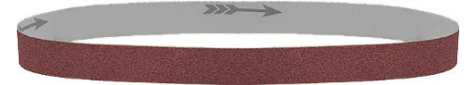

BELT SANDING STICKS

IDEAL FOR MOLD FINISHING OR TOUCH UP

- Stick is made from Polypropylene.
- Can be used dry or wet.
(Water, Acetone, Kerosene, or Oil)

- Belt Sticks are color coded for easy identification of grit type.
- Spring tension allows easy rotation & removal of belt.
- Made in U.S.A.

3 SIZES

5 GRITS

BELT STICKS (includes one belt)

BELT SIZE WIDTH x LENGTH	GRIT	STICK COLOR	PART NO.	PRICE EACH
1/4" x 6"	120	RED	BSSR	\$2.20
	240	BLUE	BSSB	
	320	GREEN	BSSG	
	400	YELLOW	BSSY	
	600	BLACK	BSSK	
1/2" x 8"	120	RED	BSMR	\$3.00
	240	BLUE	BSMB	
	320	GREEN	BSMG	
	400	YELLOW	BSMY	
	600	BLACK	BSMK	
3/4" x 10"	120	RED	BSLR	\$3.80
	240	BLUE	BSLB	
	320	GREEN	BSLG	
	400	YELLOW	BSLY	
	600	BLACK	BSLK	

The user can rotate the abrasive belt 360 degrees for its complete & economical use.

SPARE BELTS

BELT WIDTH	GRIT	PART NO.	PRICE EACH
1/4"	120	RBS120	\$.85
	240	RBS240	
	320	RBS320	
	400	RBS400	
	600	RBS600	
1/2"	120	RBM120	\$1.20
	240	RBM240	
	320	RBM320	
	400	RBM400	
	600	RBM600	
3/4"	120	RBL120	\$1.50
	240	RBL240	
	320	RBL320	
	400	RBL400	
	600	RBL600	

DISPOSABLE SANDING SWABS

FOR USE ON WOOD, PLASTIC OR METAL

SILICONE
CARBIDE TIPS
2 GRITS: 120/180

FLEXIBLE SHAFTS

120
Grit

180
Grit

8
PIECE
PACK

- 6 inch long double ended shafts with (8)120 grit black end and (8)180 grit grey end.
- Marine grade epoxy secures silicon carbide grit to plastic shafts for use on wet or dry applications.
- Unique shaped heads and flexible plastic shafts get into hard to reach areas.