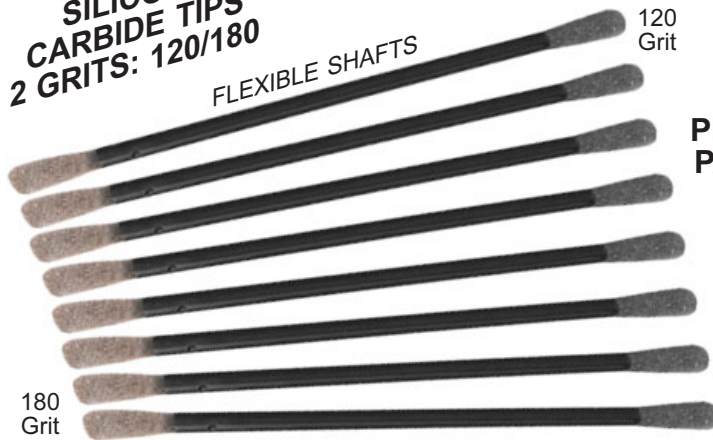

BELT SANDING STICKS

IDEAL FOR MOLD FINISHING OR TOUCH UP

- Stick is made from Polypropylene.
- Can be used dry or wet.
(Water, Acetone, Kerosene, or Oil)

- Belt Sticks are color coded for easy identification of grit type.
- Spring tension allows easy rotation & removal of belt.
- Made in U.S.A.

3 SIZES

5 GRITS

BELT STICKS (includes one belt)

BELT SIZE WIDTH x LENGTH	GRIT	STICK COLOR	PART NO.	PRICE EACH
1/4" x 6"	120	RED	BSSR	\$2.20
	240	BLUE	BSSB	
	320	GREEN	BSSG	
	400	YELLOW	BSSY	
	600	BLACK	BSSK	
1/2" x 8"	120	RED	BSMR	\$3.00
	240	BLUE	BSMB	
	320	GREEN	BSMG	
	400	YELLOW	BSMY	
	600	BLACK	BSMK	
3/4" x 10"	120	RED	BSLR	\$3.80
	240	BLUE	BSLB	
	320	GREEN	BSLG	
	400	YELLOW	BSLY	
	600	BLACK	BSLK	

The user can rotate the abrasive belt 360 degrees for its complete & economical use.

SPARE BELTS

BELT WIDTH	GRIT	PART NO.	PRICE EACH
1/4"	120	RBS120	\$.85
	240	RBS240	
	320	RBS320	
	400	RBS400	
	600	RBS600	
1/2"	120	RBM120	\$1.20
	240	RBM240	
	320	RBM320	
	400	RBM400	
	600	RBM600	
3/4"	120	RBL120	\$1.50
	240	RBL240	
	320	RBL320	
	400	RBL400	
	600	RBL600	

DISPOSABLE SANDING SWABS

FOR USE ON WOOD, PLASTIC OR METAL

SILICONE
CARBIDE TIPS
2 GRITS: 120/180

FLEXIBLE SHAFTS

120
Grit

180
Grit

8
PIECE
PACK

- 6 inch long double ended shafts with (8)120 grit black end and (8)180 grit grey end.
- Marine grade epoxy secures silicon carbide grit to plastic shafts for use on wet or dry applications.
- Unique shaped heads and flexible plastic shafts get into hard to reach areas.