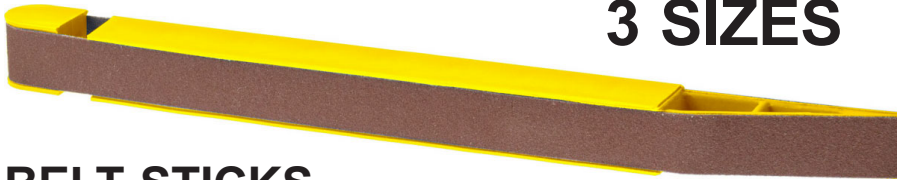

BELT SANDING STICKS

IDEAL FOR MOLD FINISHING OR TOUCH UP

- Stick is made from Polypropylene.
- Can be used dry or wet.
(Water, Acetone, Kerosene, or Oil)

- Belt Sticks are color coded for easy identification of grit type.
- Spring tension allows easy rotation & removal of belt.
- Made in U.S.A.

3 SIZES

5 GRITS

BELT STICKS (includes one belt)

BELT SIZE WIDTH x LENGTH	GRIT	STICK COLOR	PART NO.	PRICE EACH
1/4" x 6"	120	RED	BSSR	\$2.20
	240	BLUE	BSSB	
	320	GREEN	BSSG	
	400	YELLOW	BSSY	
	600	BLACK	BSSK	
1/2" x 8"	120	RED	BSMR	\$3.00
	240	BLUE	BSMB	
	320	GREEN	BSMG	
	400	YELLOW	BSMY	
	600	BLACK	BSMK	
3/4" x 10"	120	RED	BSLR	\$3.80
	240	BLUE	BSLB	
	320	GREEN	BSLG	
	400	YELLOW	BSLY	
	600	BLACK	BSLK	

DISPOSABLE SANDING SWABS

FOR USE ON WOOD, PLASTIC OR METAL

SILICONE
CARBIDE TIPS
2 GRITS: 120/180

FLEXIBLE SHAFTS

120
Grit

180
Grit

8
PIECE
PACK

- 6 inch long double ended shafts with (8)120 grit black end and (8)180 grit grey end.
- Marine grade epoxy secures silicon carbide grit to plastic shafts for use on wet or dry applications.
- Unique shaped heads and flexible plastic shafts get into hard to reach areas.