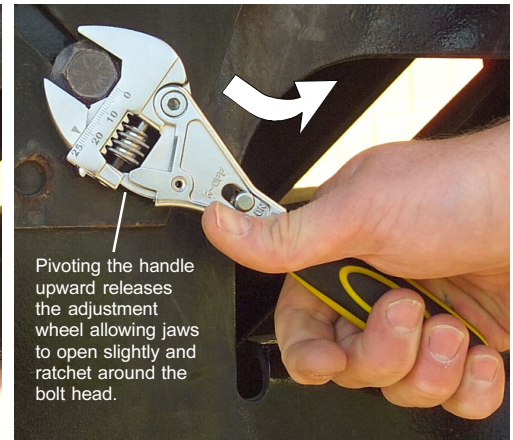

RATCHETING ADJUSTABLE WRENCH

2 LENGTHS - 2 JAW SIZES

This patented ratcheting adjustable wrench is made of Chrome Molybdenum Alloy steel with full precision hardening for double strength. Jaw housing pivots on return stroke allowing the jaws to open slightly before locking back down on the next bolt flat. This allows the wrench to ratchet around the bolt without losing the original size. Ratchet On/Off switch locks the head in place so it operates as a standard adjustable wrench or as a ratcheting adjustable wrench. The handle is made of Impact-resistant ABS.

SET TO SIZE

Ratchet On-Off button.

TORQUE IT

The thumb screw adjustment wheel is locked in place by the handle.

RATCHETS BACK

Pivoting the handle upward releases the adjustment wheel allowing jaws to open slightly and ratchet around the bolt head.

Initially adjust the wrench to fit the bolt head snugly.

Tighten the Bolt as normal. No need to remove the wrench and reset it.

Return wrench to original position. It releases the bolt head and ratchets around before clamping tight on the flats again.

QUICK & EASY!

PART NO.	LENGTH	JAW OPENING	PRICE
WRA065A8	8"	1" (25.4mm)	\$15.75
WRA065A10	10"	1-1/4" (31.7mm)	\$18.25

ADJUSTABLE WRENCH STANDARD

5 LENGTHS - 5 JAW SIZES

FEATURES

- Drop forged carbon steel.
- Wide I-Beam handle design.
- Laser etched SAE & Metric graduations.
- For turning or holding nuts & bolts.
- Precision screw for smooth jaw adjustment.
- Handy hang hole for wall storage.