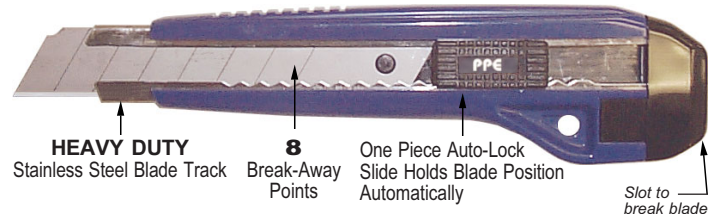

6
TYPES

AUTO-LOCK BREAK-AWAY BLADE TRIMMING KNIFE

Model 42045N Knife

- 1-23 Knives (3 blades included in handle) \$2.80 ea.
 - 24-48 Knives (Packed 12 per package) \$2.60 ea.
 - 60+ knives \$2.40 ea.
- Also accepts **CERAMIC** Blade #42360CC.

AUTO-LOCK BREAK-AWAY BLADE TRIMMING KNIFE

Model 42030N Knife

- 1-23 Knives (3 Blades Included in handle) \$4.30 ea.
 - 24-48 Knives (Packed 12 per package) \$4.05 ea.
 - 60+ knives \$3.80 ea.
- Also accepts **CERAMIC** Blade #42340CC.