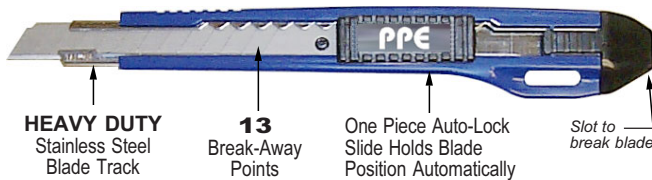

6
TYPES

AUTO-LOCK BREAK-AWAY BLADE TRIMMING KNIFE

Model 42045N Knife

- 1-23 Knives (3 blades included in handle) \$2.80 ea.
 - 24-48 Knives (Packed 12 per package) \$2.60 ea.
 - 60+ knives \$2.40 ea.
- Also accepts **CERAMIC** Blade #42360CC.