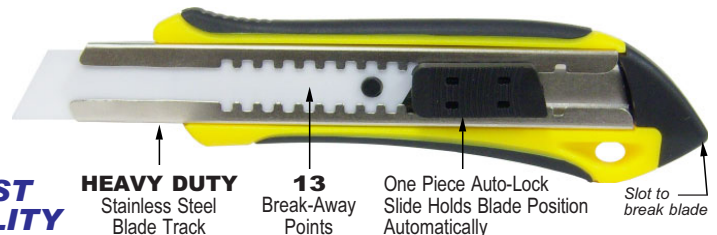

CERAMIC AUTO-LOCK TRIMMING KNIFE

Model 42050CC Knife

- 1-11 Knives (1 blade included) \$7.60 ea.
 - 12+ knives \$7.25 ea.
- Handle also accepts Steel Blade #SNB & #42345N.

Ceramic 9mm Blade for 42050CC Knife

Part No. 42360CC (1 blade)

1-11 Blades . . . \$6.40 ea. | 12+ Blades . . . \$6.10 ea.

CERAMIC AUTO-LOCK TRIMMING KNIFE

Model 42035CC Knife

- 1-11 Knives (1 blade included) \$9.45 ea.
 - 12+ knives \$8.95 ea.
- Handle also accepts Steel Blade #K7B & #42330N.