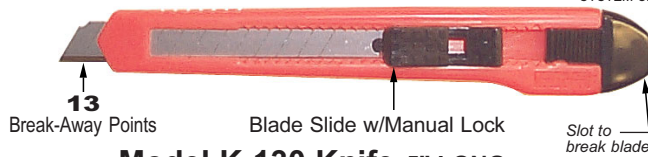

TRIMMING KNIVES W/ BREAK AWAY BLADES

MOLDED ABS HANDLE (multi-colors)
Blue - Green - Yellow - Pink - Orange

ISO-9001
MANUFACTURED IN A QUALITY
SYSTEM CERTIFIED FACILITY.

MOLDED ABS HANDLE (multi-colors)
Blue - Green - Yellow - Orange