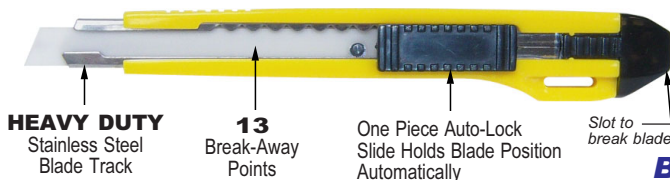

AUTO-LOCK BREAK-AWAY BLADE TRIMMING KNIFE

Model 42030N Knife

- 1-23 Knives (3 Blades Included in handle) \$4.30 ea.
 - 24-48 Knives (Packed 12 per package) \$4.05 ea.
 - 60+ knives \$3.80 ea.
- Also accepts **CERAMIC** Blade #42340CC.

18mm Blades for 42030N Knife

Part No. 42330N (5 blades per pack)

1-9 Packs . . . \$1.80 pk. | 10+ Packs . . . \$1.65 pk.

Part No. 42359N (50 blades per pack)

1-9 Packs . . . \$13.75 pk. | 10-19 Packs . . . \$12.95 pk. | 20+ Packs . . . \$12.15 pk.

CERAMIC AUTO-LOCK TRIMMING KNIFE

Model 42050CC Knife

- 1-11 Knives (1 blade included) \$7.60 ea.
 - 12+ knives \$7.25 ea.
- Handle also accepts Steel Blade #SNB & #42345N.

Ceramic 9mm Blade for 42050CC Knife