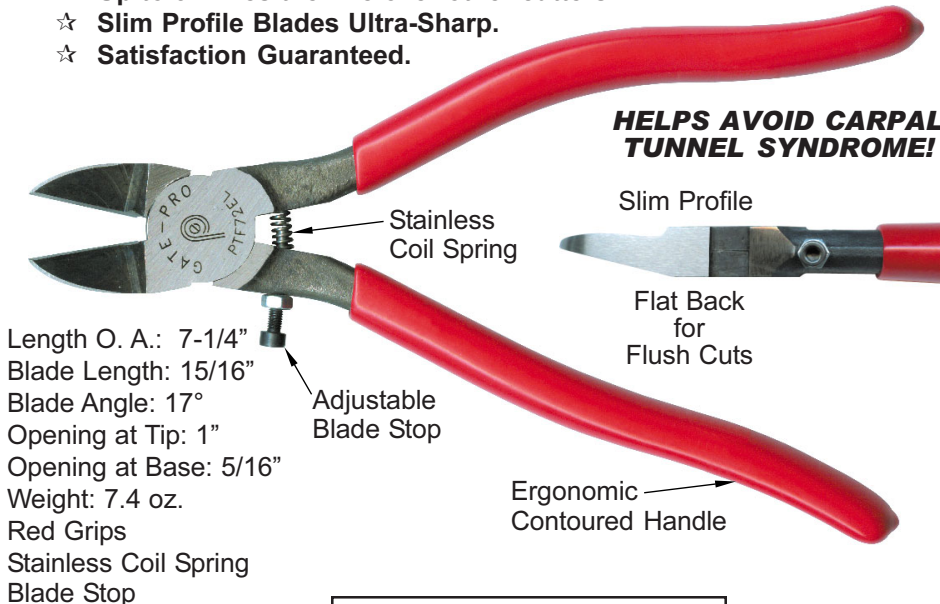

7" ☆ PREMIUM **ERGONOMIC** GATE CUTTERS

RIGHT AND LEFT HAND MODELS

PPE GATE-PRO PREMIUM CUTTERS

- ☆ Extra Premium Quality for Longer Life.
- ☆ Better Steel - Better Heat Treat - Precision Ground Finish
- ☆ Up to 5 Times the Life over other cutters.
- ☆ Slim Profile Blades Ultra-Sharp.
- ☆ Satisfaction Guaranteed.