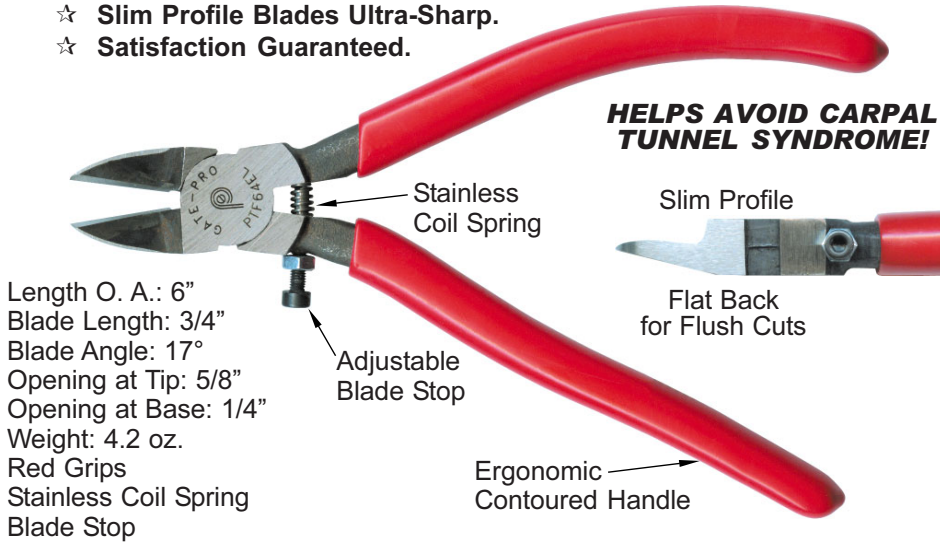

# 6" ☆ PREMIUM **ERGONOMIC** GATE CUTTERS

## RIGHT AND LEFT HAND MODELS

### PPE GATE-PRO PREMIUM CUTTERS

- ☆ Extra Premium Quality for Longer Life.
- ☆ Better Steel - Better Heat Treat - Precision Ground Finish
- ☆ Up to 5 Times the Life over other cutters.
- ☆ Slim Profile Blades Ultra-Sharp.
- ☆ Satisfaction Guaranteed.