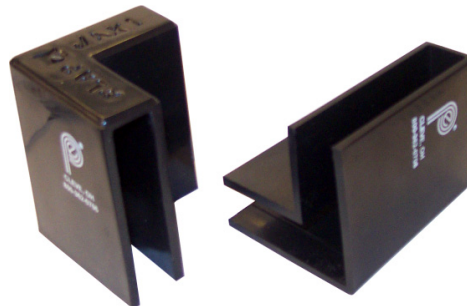

CARTON CLIPS

HOLDS CARTON FLAPS & PLASTIC LINERS IN PLACE

- Holds Plastic Liners in Place.
- Completely Removable and Reusable.
- Better than Tape, won't mark or tear liner.
- Holds Carton Flaps in Place.
- Prevents tipped or spilled boxes due to loose flaps.
- Great for Bulk Packaging.
- Maximize your workspace
- Prevent Employee cuts and scratches from loose flaps
- Allows cartons to ride closer together on conveyor lines.

GO FROM THIS

TO THIS

SIZE: 1-1/4" WIDE X 3-1/2" LONG
 MATERIAL: ABS
 COLOR: YELLOW

PART NO.	QUANTITY PRICES	
	1-49	50+
CC900	\$.45 ea.	\$.43 ea.

CARTON CORNER CLIPS

HOLDS CARTON FLAPS & PLASTIC LINERS IN PLACE

- Holds Plastic Liners in Place.
- Completely Removable and Reusable.
- Better than Tape, won't mark or tear liner.
- Holds Carton Flaps in Place.
- Prevents tipped or spilled boxes due to loose flaps.
- Great for Bulk Packaging.
- Maximize your workspace
- Prevent Employee cuts and scratches from loose flaps
- Allows cartons to ride closer together on conveyor lines.

SIZE: 2-1/4" WIDE
 2-1/4" DEEP
 3" HIGH
 MATERIAL: ABS
 COLOR: BLACK

ONLY TAKES TWO!

PART NO.	QUANTITY PRICES ea.	
	1-49	50+
CC901	\$.70	\$.66

PLASTIC PROCESS EQUIPMENT, INC.

8303 CORPORATE PARK DRIVE
 MACEDONIA, OHIO 44056-2300
 216-367-7000 • FAX: 216-367-7022
 TOLL FREE: 800-321-0562