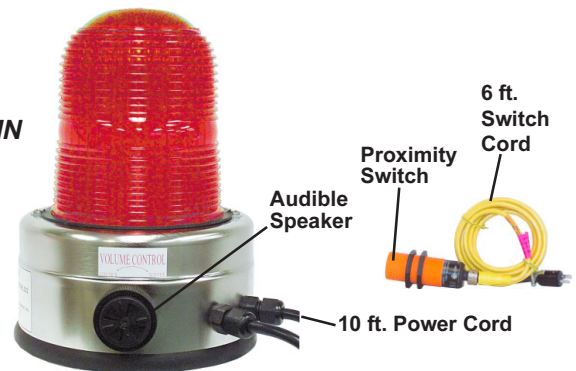

## VISUAL & AUDIBLE ALARMS

KEEPS HOPPERS FULL - AVOIDS OVERFILLING CATCH BINS

## FEATURES

- STOPS COSTLY DOWNTIME.
- KEEPS MATERIAL IN HOPPERS AT A SAFE LEVEL.
- STOPS GRANULATOR CLOGGING FROM OVERFULL CATCH BINS.
- SUPPLIED WITH A 10 ft. 120/60/1 GROUNDED POWER CORD AND 6 ft. CORD TO PROXIMITY SWITCH.
- AUDIBLE ALARM SPEAKER.
- AUDIBLE ALARM ON-OFF SWITCH.
- CHROME BASE AND RED LENS. 5-3/4" dia. x 8" high.
- SIGNAL DEVICE IS UL APPROVED.
- 2 #10-24 x 1" STUDS w/NUTS AND WASHERS UNDER BASE FOR MOUNTING.
- RUBBER RING ON BASE.

**AVOIDS EMPTY HOPPERS**

**AVOIDS CATCH BIN CLOGGING**

**ASSURES JUST-IN-TIME LOADERS ARE ON-TIME**

For metal hoppers or bins, the Proximity Switch requires a 1-3/16" dia. hole. No hole required for sight glass mounting.