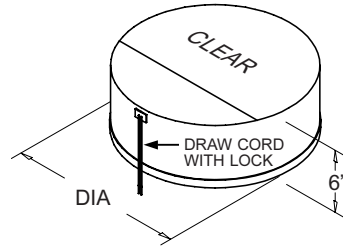

SPECIAL DRUM AND GAYLORD COVER ORDER FORM

FEATURES

- All ports have flat elastic and zipper standard.
- All skirts have flat elastic at bottom.
- Drum Covers have Draw Cord with Lock around skirt included for secure fit.
- Gaylord Covers have 1" strap and clamp around skirt included for positive pressure applications.

ROUND DRUM COVER

DRUM DIA: _____

NUMBER OF PORTS: _____

PORT SIZE: _____

PORT LOCATION: MARK ON DRAWING

ORDER QUANTITY: _____

COLOR*: STD. ___ OTHER: _____