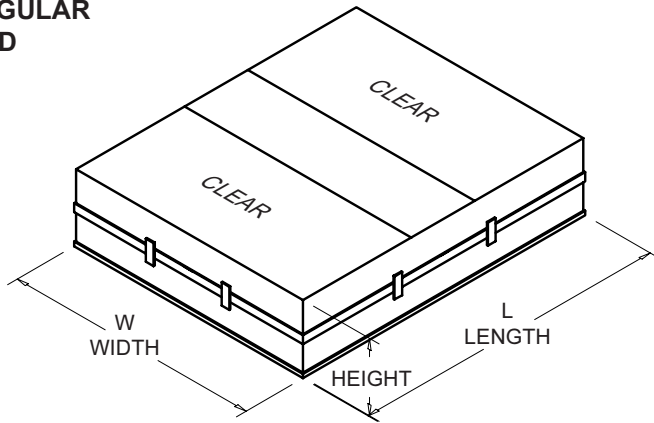

## ROUND DRUM COVER

DRUM DIA: \_\_\_\_\_

NUMBER OF PORTS: \_\_\_\_\_

PORT SIZE: \_\_\_\_\_

PORT LOCATION: MARK ON DRAWING

ORDER QUANTITY: \_\_\_\_\_

COLOR\*: STD. \_\_\_ OTHER: \_\_\_\_\_

## RECTANGULAR GAYLORD COVER

SIZE (L x W): \_\_\_\_\_

HEIGHT: (std 10" to 12") \_\_\_\_\_

NUMBER OF PORTS: \_\_\_\_\_

PORT SIZE: \_\_\_\_\_

PORT LOCATION: MARK ON DRAWING

ORDER QUANTITY: \_\_\_\_\_

COLOR\*: STD. \_\_\_ OTHER: \_\_\_\_\_

## OCTAGON GAYLORD COVER

MARK DIMENSIONS ON DRAWING

HEIGHT: (std 10"-12") \_\_\_\_\_

NUMBER OF PORTS: \_\_\_\_\_

PORT SIZE: \_\_\_\_\_

PORT LOCATION: MARK ON DRAWING

ORDER QUANTITY: \_\_\_\_\_

COLOR\*: STD. \_\_\_ OTHER: \_\_\_\_\_