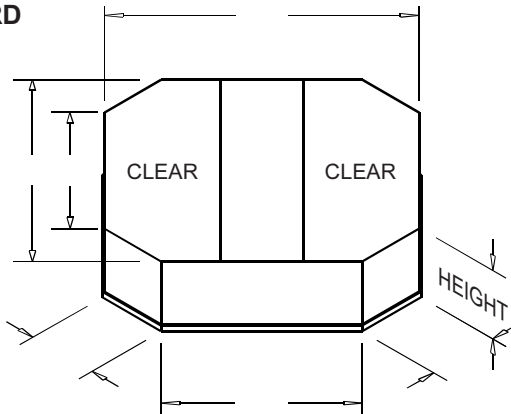

## ROUND DRUM COVER

DRUM DIA: \_\_\_\_\_

NUMBER OF PORTS: \_\_\_\_\_

PORT SIZE: \_\_\_\_\_

PORT LOCATION: MARK ON DRAWING

ORDER QUANTITY: \_\_\_\_\_

COLOR\*: STD. \_\_\_ OTHER: \_\_\_\_\_

## RECTANGULAR GAYLORD COVER

SIZE (L x W): \_\_\_\_\_

HEIGHT: (std 10" to 12") \_\_\_\_\_

NUMBER OF PORTS: \_\_\_\_\_

PORT SIZE: \_\_\_\_\_

PORT LOCATION: MARK ON DRAWING

ORDER QUANTITY: \_\_\_\_\_

COLOR\*: STD. \_\_\_ OTHER: \_\_\_\_\_

## OCTAGON GAYLORD COVER

MARK DIMENSIONS ON DRAWING

HEIGHT: (std 10"-12") \_\_\_\_\_

NUMBER OF PORTS: \_\_\_\_\_

PORT SIZE: \_\_\_\_\_

PORT LOCATION: MARK ON DRAWING

ORDER QUANTITY: \_\_\_\_\_

COLOR\*: STD. \_\_\_ OTHER: \_\_\_\_\_