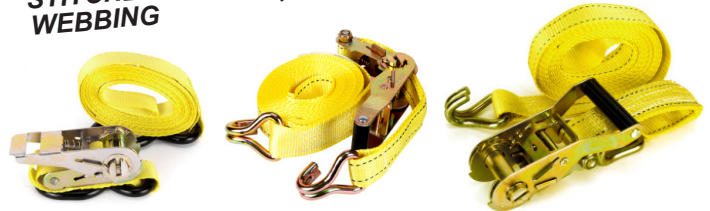

## KEEPS MATERIALS FREE OF CONTAMINANTS

**SUPERIOR QUALITY • GOOD PRICES • MORE SIZES**

PPE Drum and Gaylord Covers help prevent material contamination. They are constructed of tan breathable polyester spandex, which allows for air movement as the material is transferred in or out of the container. They feature a clear vinyl panel that also allows a visual check of the material level. All Gaylord models include elastic bands and 1" straps around the black skirt of the cover and elastic around the port openings to maintain a tight seal. Zippers on the port openings allow them to stay closed while not in use. Custom sizes and configurations are available to order, please inquire. Drum models have a draw cord.

#### DUAL PORT DRUM COVERS (NEGATIVE PRESSURE)

For 19", 20", 22" and 24" diameter drums. Two (2) port openings allow 1 or 2 loaders to draw material. Includes draw cord for a secure fit.

DIA.	PART NO.	INLET PORT DIAMETER	PRICE	
			1-4	5+
19"	DC192	2" to 3-1/4"	\$31.25	\$28.25
	DC192-3	3" to 5-1/2"		
20"	DC202	2" to 3-1/4"	\$35.85	\$34.10
	DC202-3	3" to 5-1/2"		
22"	DC222	2" to 3-1/4"	\$40.35	\$38.35
	DC222-3	3" to 5-1/2"		
24"	DC242	2" to 3-1/4"	\$46.65	\$44.35
	DC242-3	3" to 5-1/2"		

#### NO PORT DRUM COVERS

For 19", 20", 22" and 24" diameter drums. No port covers are available in 4 drum sizes. Includes draw cord for a secure fit.

DIA.	PART NO.	NO PORT OPENING	PRICE	
			1-4	5+
19"	DC191NP	N/A	\$26.25	\$23.85
20"	DC201NP	N/A	\$26.50	\$24.00
22"	DC221NP	N/A	\$27.25	\$24.75
24"	DC241NP	N/A	\$32.75	\$29.85

#### RATCHETING TIEDOWN STRAPS

**TOUGH STITCHED WEBBING**

All models have overmolded grips for added comfort and safety, W1826 & W1827 have double "J" hooks.

**W1851**  
1" X 15'

**W1826**  
1-1/2" X 15'

**W1827**  
2" X 27'