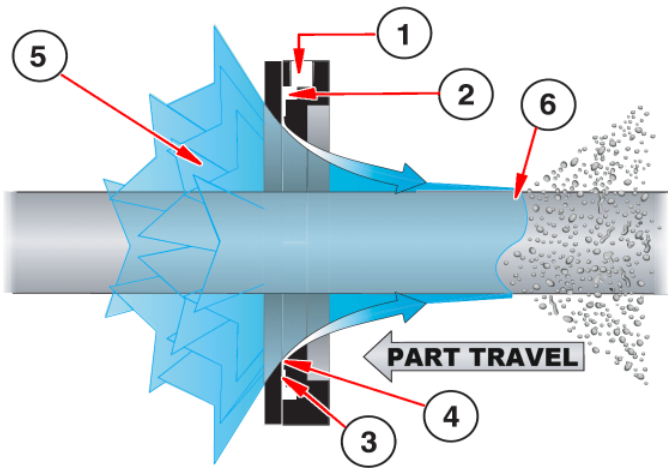

AIR WIPES - STANDARD OR SUPER BLOWOFF, DRY, CLEANS AND COOLS

AIR WIPE PERFORMANCE (with .002" shim)

| 80 PSIG (5.5 BAR) | Air Consumption | | Sound Level @3' (914mm) |
|--------------------------|-----------------|-------|-------------------------|
| PART NO. | SCFM | SLPM | dBA |
| EX2429, EX2399 | 11.1 | 314 | 82 |
| EX2430, EX2400, EX2400SS | 13.9 | 394 | 80 |
| EX2431, EX2401, EX2401SS | 19.1 | 541 | 80 |
| EX2432, EX2402, EX2402SS | 29.5 | 835 | 81 |
| EX2433, EX2403, EX2403SS | 39.8 | 1,127 | 82 |
| EX2434, EX2404, EX2404SS | 50.2 | 1,422 | 82 |
| EX2435, EX2405 | 60.6 | 1,716 | 82 |
| EX2436, EX2406 | 71.0 | 2,010 | 84 |
| EX2437, EX2407 | 81.3 | 2,302 | 85 |
| EX2439, EX2409 | 102.1 | 2,891 | 87 |
| EX2441, EX2411 | 122.8 | 3,477 | 89 |

How The Air Wipe Works

Compressed air flows through an inlet (1) of the Air Wipe into an annular chamber (2). It is then throttled through a small ring nozzle (3) at high velocity. This primary airstream adheres to the Coanda profile (4), which directs it down the angled surface of the Air Wipe. A low pressure area is created at the center (5) inducing a high volume flow of surrounding air into the primary airstream. As the airflow leaves the Air Wipe, it creates a conical 360° ring of air that attaches itself to the surface of the material running through it (6), uniformly wiping the entire surface with the high velocity airflow.