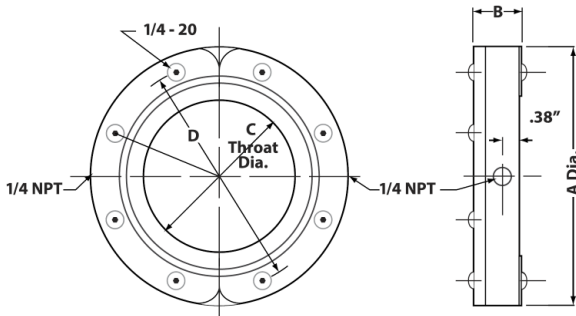

How The Air Wipe Works

Compressed air flows through an inlet (1) of the Air Wipe into an annular chamber (2). It is then throttled through a small ring nozzle (3) at high velocity. This primary airstream adheres to the Coanda profile (4), which directs it down the angled surface of the Air Wipe. A low pressure area is created at the center (5) inducing a high volume flow of surrounding air into the primary airstream. As the airflow leaves the Air Wipe, it creates a conical 360° ring of air that attaches itself to the surface of the material running through it (6), uniformly wiping the entire surface with the high velocity airflow.

DIMENSIONS

| Standard | Super | A | B | C | D |
|----------|------------------|----------------|--------------|---------------|----------------|
| EX2399 | EX2429 | 3.13" (79mm) | 1.13" (29mm) | .38" (10mm) | 2.38" (60mm) |
| EX2430 | EX2400, EX2400SS | 3.25" (83mm) | 1.13" (29mm) | .50" (13mm) | 2.50" (64mm) |
| EX2431 | EX2401, EX2401SS | 3.75" (95mm) | 1.13" (29mm) | 1.0" (25mm) | 2.95" (75mm) |
| EX2432 | EX2402, EX2402SS | 4.75" (121mm) | 1.13" (29mm) | 2.0" (51mm) | 3.95" (100mm) |
| EX2433 | EX2403, EX2403SS | 5.75" (146mm) | 1.13" (29mm) | 3.0" (78mm) | 4.95" (126mm) |
| EX2434 | EX2404, EX2404SS | 6.75" (172mm) | 1.13" (29mm) | 4.0" (102mm) | 5.95" (151mm) |
| EX2435 | EX2405 | 7.75" (197mm) | 1.13" (29mm) | 5.0" (127mm) | 6.95" (176mm) |
| EX2436 | EX2406 | 8.75" (222mm) | 1.13" (29mm) | 6.0" (152mm) | 7.95" (202mm) |
| EX2437 | EX2407 | 9.75" (248mm) | 1.13" (29mm) | 7.0" (178mm) | 8.95" (227mm) |
| EX2439 | EX2409 | 11.75" (299mm) | 1.13" (29mm) | 9.0" (229mm) | 10.95" (278mm) |
| EX2441 | EX2411 | 13.75" (349mm) | 1.13" (29mm) | 11.0" (279mm) | 12.95" (329mm) |