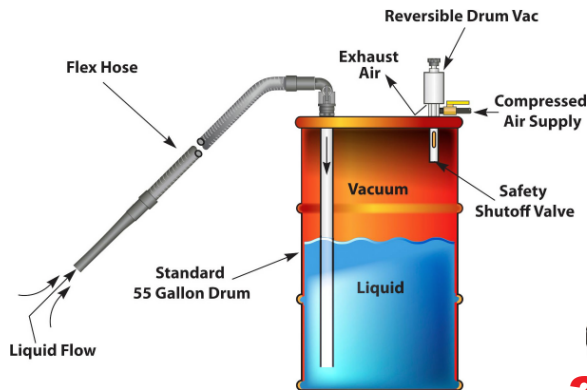

# DRUM VAC™ PNEUMATIC REVERSIBLE DRUM PUMP

The compressed air operated Reversible Drum Vac System attaches quickly to any closed head 55 gallon drum. Its compressed air powered vacuum fills the 55 gallon drum in less than two minutes. With the simple turn of a knob, the same stainless steel drum pump quickly empties the drum. The Reversible Drum Vac does not use electricity and has no moving parts, assuring maintenance free operation. An automatic safety shutoff valve prevents spills or overfilling.

## ADVANTAGES:

- No moving parts
- Maintenance free
- Safe - no electricity
- Compact and portable
- Installs quickly
- Stainless steel construction
- Built-in pressure/vacuum relief
- Spill free - auto safety shutoff
- Fits 55 gal. closed head drums

## STANDARD DRUM VAC™ KIT

Includes a compressed air powered stainless steel two-way pump assembly, 1/4 NPT ball valve, 10' (3m) of 1-1/2" (38mm) I.D. vacuum hose, 90° quick release coupler & adaptor, standpipe with reducing adaptor and aluminum wand. (drum not included)