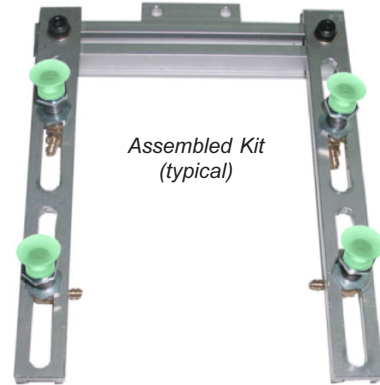

# SMALL FRAME EOAT KITS

## 7-3/4" X 9" FRAME SIZE - 4 POINT - STANDARD KIT

- Frame size for use with small parts.
- Includes 4 Vacuum Stems & 18 Vacuum Cups.

### - PARTS INCLUDED -

Part No. TOP10036  
**\$156.<sup>35</sup> ea.**

## 7-3/4" X 9" FRAME SIZE - 4 POINT - DELUXE KIT

- Frame size for use with small parts.
- Includes 4 Vacuum Stems & 24 Vacuum Cups.
- Includes 4 Swivel Head Angle Brackets rotates to accommodate unusual shaped parts.