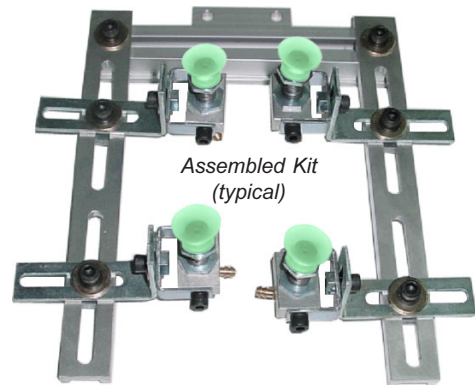

## 7-3/4" X 9" FRAME SIZE - 4 POINT - STANDARD KIT

- Frame size for use with small parts.
- Includes 4 Vacuum Stems & 18 Vacuum Cups.

### - PARTS INCLUDED -

Part No. TOP10036  
**\$156.<sup>35</sup> ea.**

## 7-3/4" X 9" FRAME SIZE - 4 POINT - DELUXE KIT

- Frame size for use with small parts.
- Includes 4 Vacuum Stems & 24 Vacuum Cups.
- Includes 4 Swivel Head Angle Brackets rotates to accommodate unusual shaped parts.

### - PARTS INCLUDED -

Part No. TOP10038  
**\$238.<sup>85</sup> ea.**