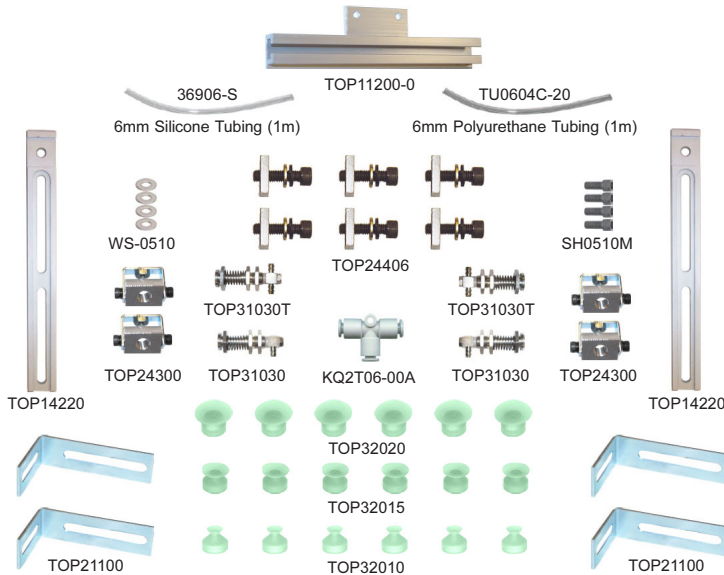

## 7-3/4" X 9" FRAME SIZE - 4 POINT - STANDARD KIT

- Frame size for use with small parts.
- Includes 4 Vacuum Stems & 18 Vacuum Cups.

### - PARTS INCLUDED -

Part No. TOP10036  
**\$156.<sup>35</sup> ea.**

## 7-3/4" X 9" FRAME SIZE - 4 POINT - DELUXE KIT

- Frame size for use with small parts.
- Includes 4 Vacuum Stems & 24 Vacuum Cups.
- Includes 4 Swivel Head Angle Brackets rotates to accommodate unusual shaped parts.

### - PARTS INCLUDED -

Part No. TOP10038  
**\$238.<sup>85</sup> ea.**