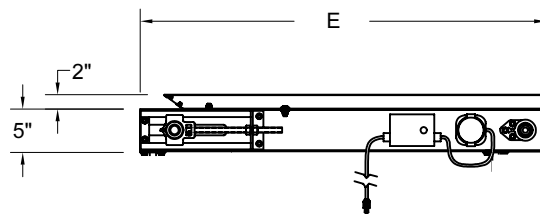

PUC-124 INCLINE CONVEYOR DIMENSIONS & PRICE

MODEL NO.	INFEED CONVEYORS			PRICE
	A BELT WIDTH IN.	F FRAME WIDTH IN.	E FRAME LENGTH FT.	ALL STAINLESS STEEL SIDE RAILS & HOPPER.
PUC-124	11-1/2"	18-1/4"	4'	\$925.00

This is a never used display model Infeed conveyor. It is 12" wide x 4' long. The unit features 1 3/4" tall flared stainless steel rails along with a 1/8 HP 36 FPM variable speed motor. This unit has been fully inspected, tested and is ready to run. It is being sold as is. The original price was \$1435.00 and is being sold at a discounted price of \$925.00. Leg stands not included.