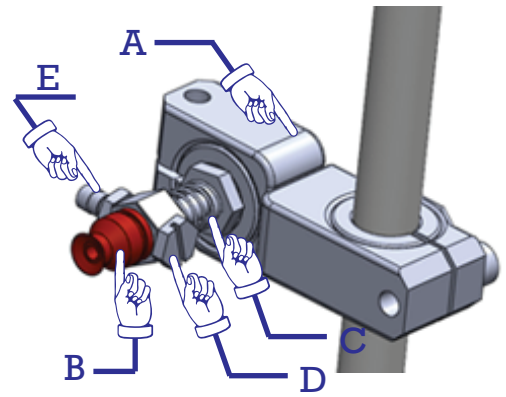

(φ 10mm)Suction Modules **Examples of Suction Modules for Tube Base**

Item No. :TB-SM-001 , *Weight - 60.5g (EINS Reference : JSM-001)

	Product Description	Part #	Number of Used Units	EINS Reference	Page of Details
A	10x10 - Tube & Direction Changeable Cross Clamps	TCC-1010	1	N01861-207	P77
B	Flat Suction Cup φ8 silicone	960208S	1	VAPH-8C	P55
C	5 stroke H1 Holders	H1-10-05	1	VFIL-SS-5-P8	P68
D	M5 Male Bolt	PF	1	PF	P114
E	3.5mm Hose Fitting	BF-5	1	BF-5	P114

(φ 10mm)Suction Modules

Item No. :TB-SM-002 , *Weight - 55.5g (EINS Reference : JSM-002)

	Product Description	Part #	Number of Used Units	EINS Reference	Page of Details
A	10mm - Cross Clamps	CJ-1025	1	N01863-113	P77
B	M10-Short Angle Plate	C-1060	1	N01863-117	P82
C	5 stroke H1 Holders	H1-10-05	1	VFIL-SS-5	P68
D	Flat Suction Cup φ14 silicone	960514S	1	VAPH-14C	P55
E	M5 Male Bolt	PF	1	PF	P114
F	3.5mm Hose Fitting	BF-5	1	BF-5	P114

(φ 10mm)Swivel Suction Modules

Item No. :TB-SM-003 , *Weight - 84g (EINS Reference : JSM-003)

	Product Description	Part #	Number of Used Units	EINS Reference	Page of Details
A	10x10 - Tube & Direction Cross Clamps	TCC-1010	2	N01863-113	P77
B	M10 Short Holder Angle Bracket	RGA-1025	1	N01864-201	P76
C	5 stroke H1 Holders	H1-10-05	1	VFIL-SS-5	P68
D	Flat Suction Cup φ8 silicone	960208S	1	VAPH-8C	P55
E	M5 Male Bolt	PF	1	PF	P114
F	3.5mm Hose Fitting	BF-5	1	BF-5	P114
G	10mm Tube - 10x0.8x500		1	8x0.6x500	

(φ 12mm)Suction Modules

Item No. :TB-SM-004 , *Weight - 66.5g (EINS Reference : JSM-004)

	Product Description	Part #	Number of Used Units	EINS Reference	Page of Details
A	12x12 - Tube & Direction Cross Clamps	TCC-1212	1	N01861-202	P77
B	Flat Suction Cup φ20 silicone	960720S	1	VAPH-20C	P55
C	5 stroke H2 Holders	H2-12-05	1	VFIL-S-5-P12	P68
D	M5 Male Bolt	PF	1	PF	P114
E	3.5mm Hose Fitting	BF-5	1	BF-5	P114