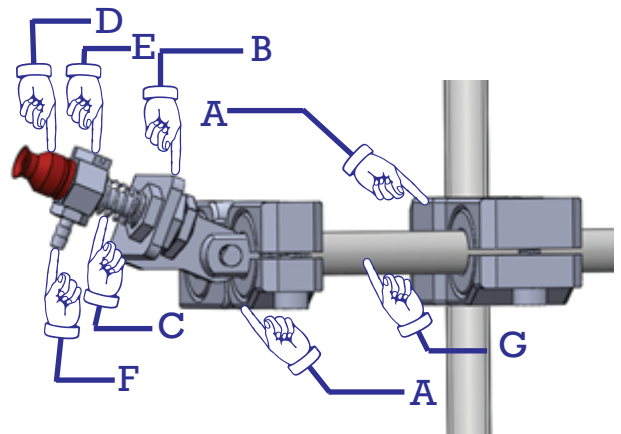

(φ 10mm)Suction Modules **Examples of Suction Modules for Tube Base**

Item No. :TB-SM-001 , *Weight - 60.5g (EINS Reference : JSM-001)

	Product Description	Part #	Number of Used Units	EINS Reference	Page of Details
A	10x10 - Tube & Direction Changeable Cross Clamps	TCC-1010	1	N01861-207	P77
B	Flat Suction Cup φ8 silicone	960208S	1	VAPH-8C	P55
C	5 stroke H1 Holders	H1-10-05	1	VFIL-SS-5-P8	P68
D	M5 Male Bolt	PF	1	PF	P114
E	3.5mm Hose Fitting	BF-5	1	BF-5	P114

(φ 10mm)Suction Modules

Item No. :TB-SM-002 , *Weight - 55.5g (EINS Reference : JSM-002)

	Product Description	Part #	Number of Used Units	EINS Reference	Page of Details
A	10mm - Cross Clamps	CJ-1025	1	N01863-113	P77
B	M10-Short Angle Plate	C-1060	1	N01863-117	P82
C	5 stroke H1 Holders	H1-10-05	1	VFIL-SS-5	P68
D	Flat Suction Cup φ14 silicone	960514S	1	VAPH-14C	P55
E	M5 Male Bolt	PF	1	PF	P114
F	3.5mm Hose Fitting	BF-5	1	BF-5	P114

(φ 10mm)Swivel Suction Modules

Item No. :TB-SM-003 , *Weight - 84g (EINS Reference : JSM-003)

	Product Description	Part #	Number of Used Units	EINS Reference	Page of Details
A	10x10 - Tube & Direction Cross Clamps	TCC-1010	2	N01863-113	P77
B	M10 Short Holder Angle Bracket	RGA-1025	1	N01864-201	P76
C	5 stroke H1 Holders	H1-10-05	1	VFIL-SS-5	P68
D	Flat Suction Cup φ8 silicone	960208S	1	VAPH-8C	P55
E	M5 Male Bolt	PF	1	PF	P114
F	3.5mm Hose Fitting	BF-5	1	BF-5	P114
G	10mm Tube - 10x0.8x500		1	8x0.6x500	

(φ 12mm)Suction Modules

Item No. :TB-SM-004 , *Weight - 66.5g (EINS Reference : JSM-004)

	Product Description	Part #	Number of Used Units	EINS Reference	Page of Details
A	12x12 - Tube & Direction Cross Clamps	TCC-1212	1	N01861-202	P77
B	Flat Suction Cup φ20 silicone	960720S	1	VAPH-20C	P55
C	5 stroke H2 Holders	H2-12-05	1	VFIL-S-5-P12	P68
D	M5 Male Bolt	PF	1	PF	P114
E	3.5mm Hose Fitting	BF-5	1	BF-5	P114