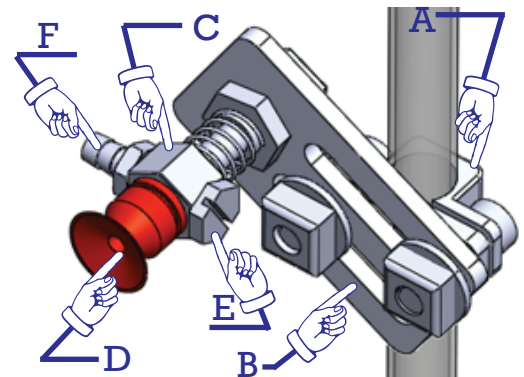

(φ 10mm)Suction Modules **Examples of Suction Modules for Tube Base**

Item No. :TB-SM-001 , *Weight - 60.5g (EINS Reference : JSM-001)

	Product Description	Part #	Number of Used Units	EINS Reference	Page of Details
A	10x10 - Tube & Direction Changeable Cross Clamps	TCC-1010	1	N01861-207	P77
B	Flat Suction Cup φ8 silicone	960208S	1	VAPH-8C	P55
C	5 stroke H1 Holders	H1-10-05	1	VFIL-SS-5-P8	P68
D	M5 Male Bolt	PF	1	PF	P114
E	3.5mm Hose Fitting	BF-5	1	BF-5	P114

(φ 10mm)Suction Modules

Item No. :TB-SM-002 , *Weight - 55.5g (EINS Reference : JSM-002)

	Product Description	Part #	Number of Used Units	EINS Reference	Page of Details
A	10mm - Cross Clamps	CJ-1025	1	N01863-113	P77
B	M10-Short Angle Plate	C-1060	1	N01863-117	P82
C	5 stroke H1 Holders	H1-10-05	1	VFIL-SS-5	P68
D	Flat Suction Cup φ14 silicone	960514S	1	VAPH-14C	P55
E	M5 Male Bolt	PF	1	PF	P114
F	3.5mm Hose Fitting	BF-5	1	BF-5	P114

(φ 10mm)Swivel Suction Modules

Item No. :TB-SM-003 , *Weight - 84g (EINS Reference : JSM-003)

	Product Description	Part #	Number of Used Units	EINS Reference	Page of Details
A	10x10 - Tube & Direction Cross Clamps	TCC-1010	2	N01863-113	P77
B	M10 Short Holder Angle Bracket	RGA-1025	1	N01864-201	P76
C	5 stroke H1 Holders	H1-10-05	1	VFIL-SS-5	P68
D	Flat Suction Cup φ8 silicone	960208S	1	VAPH-8C	P55
E	M5 Male Bolt	PF	1	PF	P114
F	3.5mm Hose Fitting	BF-5	1	BF-5	P114
G	10mm Tube - 10x0.8x500		1	8x0.6x500	

(φ 12mm)Suction Modules

Item No. :TB-SM-004 , *Weight - 66.5g (EINS Reference : JSM-004)

	Product Description	Part #	Number of Used Units	EINS Reference	Page of Details
A	12x12 - Tube & Direction Cross Clamps	TCC-1212	1	N01861-202	P77
B	Flat Suction Cup φ20 silicone	960720S	1	VAPH-20C	P55
C	5 stroke H2 Holders	H2-12-05	1	VFIL-S-5-P12	P68
D	M5 Male Bolt	PF	1	PF	P114
E	3.5mm Hose Fitting	BF-5	1	BF-5	P114