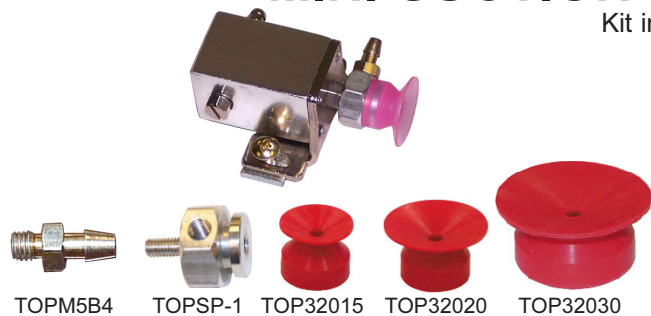

MINI JIG CYLINDER KITS

Mini Jig Cylinder

Includes: cylinder, silicone pad, barb fittings, mounting strap and screws.

Non-rotating single action air cylinder with spring return. Compact size makes this cylinder ideal for use in confined spaces. Often used where vacuum cups will not work. Pad may be positioned 90 degrees from photo shown.

EXTRA PADS

PART NO.	SIZE	PAD MATERIAL	PRICE
TOP310111	30mm x 50mm	Silicone	\$10.00
TOP310112	30mm x 50mm	White Urethane	\$9.23
TOP310113	30mm x 50mm	Black Nitrile	\$8.07
TOP310115	25mm Dia.	Black Nitrile (round)	\$6.92
TOP310116	50mm Dia.	Black Nitrile (round)	\$8.07
TOP310117	30mm x 35mm	Pad with sensor	\$33.82
TOP310118	30mm x 50mm	Silicone (curved)	\$10.15

TOP310117 - Spare Pad with Sensor for Mini Jig Cylinders TOP310110S & TOP310120S.

MINI SUCTION CUP CYLINDER KITS

Kit includes:

- TOP310110C Cylinder
- TOPM5B4 Barbed Fitting
- TOPSP-1 Vacuum Cup Adaptor
- TOP32015 15mm Vacuum cup
- TOP32020 20mm Vacuum cup
- TOP32030 30mm Vacuum cup

PART NUMBER	DESCRIPTION	A STROKE	PRICE
TOP310110K	10mm STROKE CYLINDER KIT	10mm	\$49.15
TOP310120K	20mm STROKE CYLINDER KIT	20mm	\$51.10