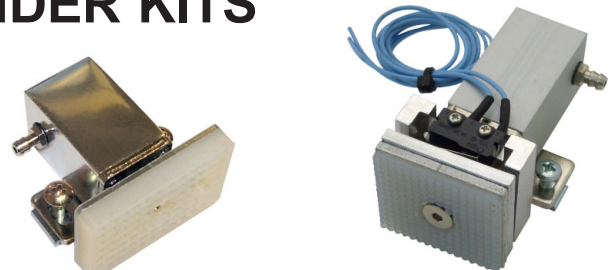

END OF ARM TOOLING

JIG CYLINDER KITS

Offset Jig Cylinder

Includes: cylinder, chucking plate, shaft, ball bushing, nut bracket, snap rings, mounting bar, bolts and washers.

Unlike standard Chucking Cylinders, this setup includes a second shaft to take angular pressure when chuck pad is offset from centerline of cylinder. This prevents premature failure and a much smoother chucking action.

SPECIFICATIONS:

- Operating pressure 40-70psi
- Max air pressure 100psi.
- Stroke 10mm or 20mm
- Operating Temp range 40 to 176°F

PART NUMBER	STROKE	A	B	C	D	PRICE
TOP310210	10mm	34mm	77.8mm	34mm	25mm	\$123.85
TOP310220	20mm	44mm	65mm	48mm	36mm	\$129.50

MINI JIG CYLINDER KITS

Mini Jig Cylinder

Includes: cylinder, silicone pad, barb fittings, mounting strap and screws.

Non-rotating single action air cylinder with spring return. Compact size makes this cylinder ideal for use in confined spaces. Often used where vacuum cups will not work. Pad may be positioned 90 degrees from photo shown.

TOP310117 - Spare Pad with Sensor for Mini Jig Cylinders TOP310110S & TOP310120S.

MINI SUCTION CUP CYLINDER KITS

Kit includes:

- TOP310110C Cylinder
- TOPM5B4 Barbed Fitting
- TOPSP-1 Vacuum Cup Adaptor
- TOP32015 15mm Vacuum cup
- TOP32020 20mm Vacuum cup
- TOP32030 30mm Vacuum cup