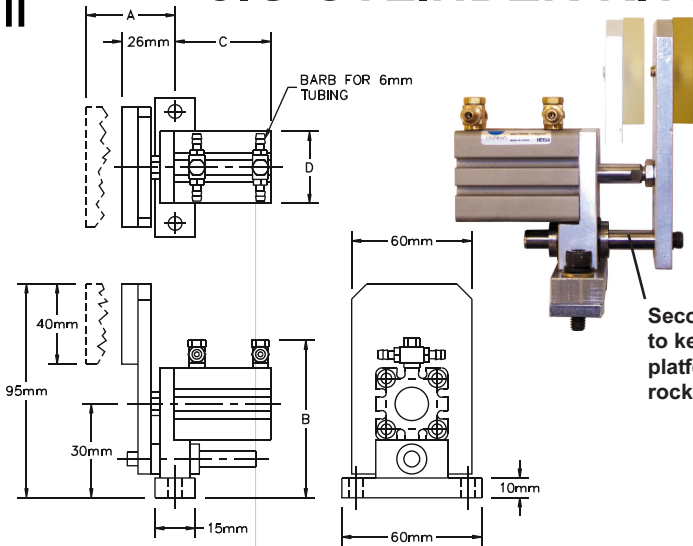

END OF ARM TOOLING

JIG CYLINDER KITS

Offset Jig Cylinder

Includes: cylinder, chucking plate, shaft, ball bushing, nut bracket, snap rings, mounting bar, bolts and washers.

Unlike standard Chucking Cylinders, this setup includes a second shaft to take angular pressure when chuck pad is offset from centerline of cylinder. This prevents premature failure and a much smoother chucking action.

SPECIFICATIONS:

- Operating pressure 40-70psi
- Max air pressure 100psi.
- Stroke 10mm or 20mm
- Operating Temp range 40 to 176°F

PART NUMBER	STROKE	A	B	C	D	PRICE
TOP310210	10mm	34mm	77.8mm	34mm	25mm	\$123.85
TOP310220	20mm	44mm	65mm	48mm	36mm	\$129.50

MINI JIG CYLINDER KITS

Mini Jig Cylinder

Includes: cylinder, silicone pad, barb fittings, mounting strap and screws.

Non-rotating single action air cylinder with spring return. Compact size makes this cylinder ideal for use in confined spaces. Often used where vacuum cups will not work. Pad may be positioned 90 degrees from photo shown.

TOP310110

TOP310120S
shown with sensor.

SPECIFICATIONS:

- Operating pressure: 40-70psi
- Max air pressure: 100psi.
- Stroke: 10mm or 20mm
- Operating Temp range: 40 to 176°F

PART NO.	STROKE	A	B	C	D	SENSOR	PRICE
TOP310110	10mm	35mm	25mm	28mm	50mm	NO	\$34.25
TOP310120	20mm	45mm	25mm	38mm	50mm	NO	\$36.50
TOP310110S	10mm	45mm	35mm	30mm	35mm	YES	\$76.95
TOP310120S	20mm	65mm	45mm	38mm	40mm	YES	\$79.95