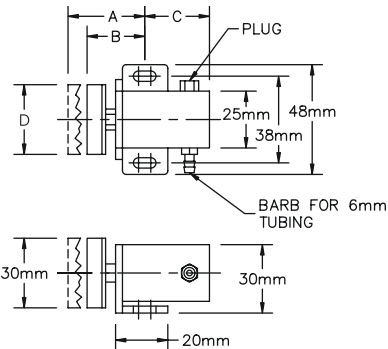

MINI JIG CYLINDER KITS

Mini Jig Cylinder

Includes: cylinder, silicone pad, barb fittings, mounting strap and screws.

Non-rotating single action air cylinder with spring return. Compact size makes this cylinder ideal for use in confined spaces. Often used where vacuum cups will not work. Pad may be positioned 90 degrees from photo shown.

TOP310110

TOP310120S
shown with sensor.

SPECIFICATIONS:

- Operating pressure: 40-70psi
- Max air pressure: 100psi.
- Stroke: 10mm or 20mm
- Operating Temp range: 40 to 176°F

PART NO.	STROKE	A	B	C	D	SENSOR	PRICE
TOP310110	10mm	35mm	25mm	28mm	50mm	NO	\$34.25
TOP310120	20mm	45mm	25mm	38mm	50mm	NO	\$36.50
TOP310110S	10mm	45mm	35mm	30mm	35mm	YES	\$76.95
TOP310120S	20mm	65mm	45mm	38mm	40mm	YES	\$79.95

EXTRA PADS

PART NO.	SIZE	PAD MATERIAL	PRICE
TOP310111	30mm x 50mm	Silicone	\$10.00
TOP310112	30mm x 50mm	White Urethane	\$9.23
TOP310113	30mm x 50mm	Black Nitrile	\$8.07
TOP310115	25mm Dia.	Black Nitrile (round)	\$6.92
TOP310116	50mm Dia.	Black Nitrile (round)	\$8.07
TOP310117	30mm x 35mm	Pad with sensor	\$33.82
TOP310118	30mm x 50mm	Silicone (curved)	\$10.15

TOP310117 - Spare Pad with Sensor for Mini Jig Cylinders TOP310110S & TOP310120S.

MINI SUCTION CUP CYLINDER KITS

Kit includes:

- TOP310110C Cylinder
- TOPM5B4 Barbed Fitting
- TOPSP-1 Vacuum Cup Adaptor
- TOP32015 15mm Vacuum cup
- TOP32020 20mm Vacuum cup
- TOP32030 30mm Vacuum cup