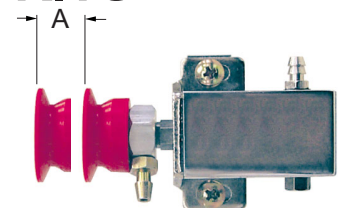

MINI JIG CYLINDER KITS

Mini Jig Cylinder

Includes: cylinder, silicone pad, barb fittings, mounting strap and screws.

Non-rotating single action air cylinder with spring return. Compact size makes this cylinder ideal for use in confined spaces. Often used where vacuum cups will not work. Pad may be positioned 90 degrees from photo shown.

EXTRA PADS

PART NO.	SIZE	PAD MATERIAL	PRICE
TOP310111	30mm x 50mm	Silicone	\$10.00
TOP310112	30mm x 50mm	White Urethane	\$9.23
TOP310113	30mm x 50mm	Black Nitrile	\$8.07
TOP310115	25mm Dia.	Black Nitrile (round)	\$6.92
TOP310116	50mm Dia.	Black Nitrile (round)	\$8.07
TOP310117	30mm x 35mm	Pad with sensor	\$33.82
TOP310118	30mm x 50mm	Silicone (curved)	\$10.15

TOP310117 - Spare Pad with Sensor for Mini Jig Cylinders TOP310110S & TOP310120S.

MINI SUCTION CUP CYLINDER KITS

Kit includes:

- TOP310110C Cylinder
- TOPM5B4 Barbed Fitting
- TOPSP-1 Vacuum Cup Adaptor
- TOP32015 15mm Vacuum cup
- TOP32020 20mm Vacuum cup
- TOP32030 30mm Vacuum cup