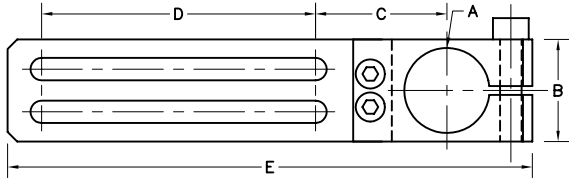

# END OF ARM TOOLING PARTS FOR ROBOTIC SPRUE PICKERS

## Fixed Angle Arms

These Angle Arms are made of lightweight aluminum plate for solid holding power. The head is slotted so the mounting bracket is locked in place.

PART NO.	DESCRIPTION	A dia.	B	C	D	E	F	PRICE
TOP22610	FIXED HEAD TOOL CLAMP	10mm	25mm	24mm	42mm	89mm	6mm	\$18.92
TOP22810	FIXED HEAD TOOL CLAMP	10mm	25mm	24mm	64.5mm	112mm	6mm	\$20.92
TOP226620	FIXED HEAD TOOL CLAMP	20mm	25mm	30mm	42mm	100mm	6mm	\$22.95
TOP228820	FIXED HEAD TOOL CLAMP	20mm	25mm	30mm	64.5mm	123mm	6mm	\$24.65

## Swivel Angle Arms

These Angle Arms swivel so that the tooling can be held at any angle. Made of lightweight aluminum plate for solid holding power. The head can be rotated 360° and locks in place with an Allen head screw.

PART NO.	DESCRIPTION	A	B	C	D	E	F	PRICE
TOP22610S	SWIVEL HEAD TOOL CLAMP	10mm	25mm	36.5mm	42mm	101mm	6mm	\$19.92
TOP22810S	SWIVEL HEAD TOOL CLAMP	10mm	25mm	36.5mm	64.5mm	124mm	6mm	\$21.91
TOP226620S	SWIVEL HEAD TOOL CLAMP	20mm	25mm	42mm	42mm	111mm	6mm	\$23.75
TOP228820S	SWIVEL HEAD TOOL CLAMP	20mm	25mm	42mm	64.5mm	134mm	6mm	\$25.50