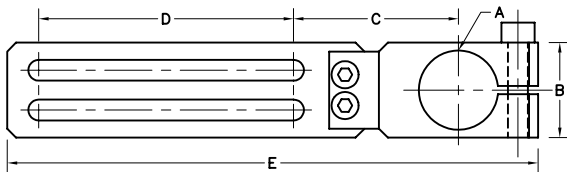

# END OF ARM TOOLING PARTS FOR ROBOTIC SPRUE PICKERS

## Fixed Angle Arms

These Angle Arms are made of lightweight aluminum plate for solid holding power. The head is slotted so the mounting bracket is locked in place.

PART NO.	DESCRIPTION	A dia.	B	C	D	E	F	PRICE
TOP22610	FIXED HEAD TOOL CLAMP	10mm	25mm	24mm	42mm	89mm	6mm	\$18.92
TOP22810	FIXED HEAD TOOL CLAMP	10mm	25mm	24mm	64.5mm	112mm	6mm	\$20.92
TOP226620	FIXED HEAD TOOL CLAMP	20mm	25mm	30mm	42mm	100mm	6mm	\$22.95
TOP228820	FIXED HEAD TOOL CLAMP	20mm	25mm	30mm	64.5mm	123mm	6mm	\$24.65

## Swivel Angle Arms

These Angle Arms swivel so that the tooling can be held at any angle. Made of lightweight aluminum plate for solid holding power. The head can be rotated 360° and locks in place with an Allen head screw.

PART NO.	DESCRIPTION	A	B	C	D	E	F	PRICE
TOP22610S	SWIVEL HEAD TOOL CLAMP	10mm	25mm	36.5mm	42mm	101mm	6mm	\$19.92
TOP22810S	SWIVEL HEAD TOOL CLAMP	10mm	25mm	36.5mm	64.5mm	124mm	6mm	\$21.91
TOP226620S	SWIVEL HEAD TOOL CLAMP	20mm	25mm	42mm	42mm	111mm	6mm	\$23.75
TOP228820S	SWIVEL HEAD TOOL CLAMP	20mm	25mm	42mm	64.5mm	134mm	6mm	\$25.50