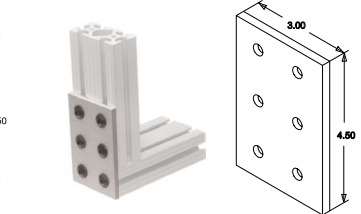

2 hole Inside Gusset
Part No. **EX4332** \$4.47

4 hole Inside Gusset
Part No. **EX4334** \$6.54

4 hole Inside Gusset
Part No. **EX4336** \$7.09

8 hole Inside Gusset
Part No. **EX4338** \$9.57

3 hole Joining Strip
Part No. **EX4306** \$4.71

4 hole T-Plate
Part No. **EX4341** \$6.54

5 hole T-Plate
Part No. **EX4340** \$8.07

8 hole T-Plate
Part No. **EX4355** \$9.92

4 hole 90° Joining Plate
Part No. **EX4350** \$5.78

5 hole 90° Joining Plate
Part No. **EX4351** \$7.41

6 hole Joining Plate
Part No. **EX4366** \$6.11

Rounded Tri-Corner
Part No. **EX4441** ... \$22.12

15 SERIES ECONOMY T-NUTS

- Two Sizes
- High Strength.
- Low Cost.
- Bright Zinc plated.

Loads from Extrusion end only.

For 15 SERIES Extrusions

- .505 wide x .812 long x .125 thick
Part No. EXT3786 \$0.28 ea.
- Unplated .500W x 1.125L x .125T
Part No. ND2118 \$0.13 ea.
- Button head cap screws (1/4-20 x 3/8" & 1/2")
Part No. BH014038C (3/8") \$0.06 ea.
- Part No. BH014012C (1/2") \$0.05 ea.