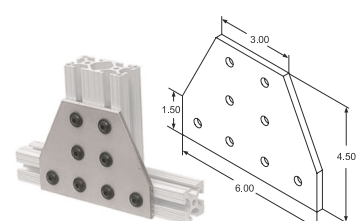

EOAT JOINING PLATES

FOR 15 SERIES EXTRUDED ALUMINUM FRAMING

2 hole Inside Corner
Part No. **EX4302** \$3.05

4 hole Inside Corner
Part No. **EX4303** \$4.58

4 hole Inside Corner
Part No. **EX4301** \$4.61

8 hole Inside Corner
Part No. **EX4304** \$6.76

2 hole Inside Gusset
Part No. **EX4332** \$4.47

4 hole Inside Gusset
Part No. **EX4334** \$6.54

4 hole Inside Gusset
Part No. **EX4336** \$7.09

8 hole Inside Gusset
Part No. **EX4338** \$9.57

3 hole Joining Strip
Part No. **EX4306** \$4.71

4 hole T-Plate
Part No. **EX4341** \$6.54

5 hole T-Plate
Part No. **EX4340** \$8.07

8 hole T-Plate
Part No. **EX4355** \$9.92

4 hole 90° Joining Plate
Part No. **EX4350** \$5.78

5 hole 90° Joining Plate
Part No. **EX4351** \$7.41

6 hole Joining Plate
Part No. **EX4366** \$6.11

Rounded Tri-Corner
Part No. **EX4441** ... \$22.12

15 SERIES ECONOMY T-NUTS

- Two Sizes
- High Strength.
- Low Cost.
- Bright Zinc plated.

Loads from Extrusion end only.