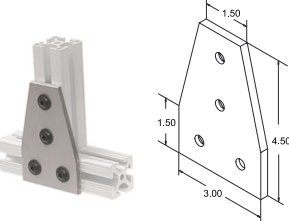

EOAT JOINING PLATES

FOR 15 SERIES EXTRUDED ALUMINUM FRAMING

2 hole Inside Corner
Part No. **EX4302** \$3.05

4 hole Inside Corner
Part No. **EX4303** \$4.58

4 hole Inside Corner
Part No. **EX4301** \$4.61

8 hole Inside Corner
Part No. **EX4304** \$6.76

2 hole Inside Gusset
Part No. **EX4332** \$4.47

4 hole Inside Gusset
Part No. **EX4334** \$6.54

4 hole Inside Gusset
Part No. **EX4336** \$7.09

8 hole Inside Gusset
Part No. **EX4338** \$9.57

3 hole Joining Strip
Part No. **EX4306** \$4.71

4 hole T-Plate
Part No. **EX4341** \$6.54

5 hole T-Plate
Part No. **EX4340** \$8.07

8 hole T-Plate
Part No. **EX4355** \$9.92

4 hole 90° Joining Plate
Part No. **EX4350** \$5.78

5 hole 90° Joining Plate
Part No. **EX4351** \$7.41

6 hole Joining Plate
Part No. **EX4366** \$6.11

Rounded Tri-Corner
Part No. **EX4441** ... \$22.12

15 SERIES ECONOMY T-NUTS

- Two Sizes
- High Strength.
- Low Cost.
- Bright Zinc plated.

Loads from Extrusion end only.