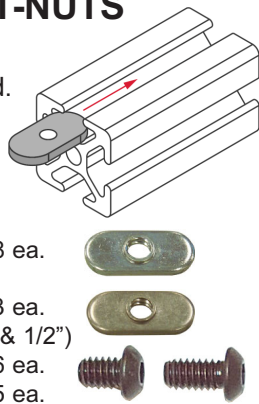

4 hole T-Plate
Part No. **EX4341** \$6.54

5 hole T-Plate
Part No. **EX4340** \$8.07

8 hole T-Plate
Part No. **EX4355** \$9.92

4 hole 90° Joining Plate
Part No. **EX4350** \$5.78

5 hole 90° Joining Plate
Part No. **EX4351** \$7.41

6 hole Joining Plate
Part No. **EX4366** \$6.11

Rounded Tri-Corner
Part No. **EX4441** ... \$22.12

15 SERIES ECONOMY T-NUTS

- Two Sizes
- High Strength.
- Low Cost.
- Bright Zinc plated.

Loads from Extrusion end only.

For 15 SERIES Extrusions

- .505 wide x .812 long x .125 thick
Part No. EXT3786 \$0.28 ea.
- Unplated .500W x 1.125L x .125T
Part No. ND2118 \$0.13 ea.
- Button head cap screws (1/4-20 x 3/8" & 1/2")
Part No. BH014038C (3/8") \$0.06 ea.
- Part No. BH014012C (1/2") \$0.05 ea.

15 SERIES END FASTENERS

- Provides a clean, hidden method of connecting extrusions at 90° without external joining plates.
- Ideal for tight space restrictions.
- Allows mating extrusion to glide over the end fastener smoothly.
- Prevents mating extrusion from rotating.
- Mating extrusion requires access hole for hex wrench to reach the button head screw.