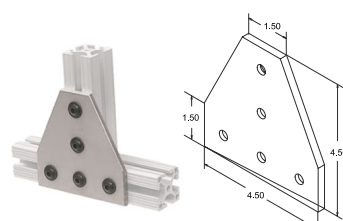

EOAT JOINING PLATES

FOR 15 SERIES EXTRUDED ALUMINUM FRAMING

2 hole Inside Corner
Part No. **EX4302** \$3.05

4 hole Inside Corner
Part No. **EX4303** \$4.58

4 hole Inside Corner
Part No. **EX4301** \$4.61

8 hole Inside Corner
Part No. **EX4304** \$6.76

2 hole Inside Gusset
Part No. **EX4332** \$4.47

4 hole Inside Gusset
Part No. **EX4334** \$6.54

4 hole Inside Gusset
Part No. **EX4336** \$7.09

8 hole Inside Gusset
Part No. **EX4338** \$9.57

3 hole Joining Strip
Part No. **EX4306** \$4.71

4 hole T-Plate
Part No. **EX4341** \$6.54

5 hole T-Plate
Part No. **EX4340** \$8.07

8 hole T-Plate
Part No. **EX4355** \$9.92

4 hole 90° Joining Plate
Part No. **EX4350** \$5.78

5 hole 90° Joining Plate
Part No. **EX4351** \$7.41

6 hole Joining Plate
Part No. **EX4366** \$6.11

Rounded Tri-Corner
Part No. **EX4441** ... \$22.12

15 SERIES ECONOMY T-NUTS

- Two Sizes
- High Strength.
- Low Cost.
- Bright Zinc plated.

Loads from Extrusion end only.