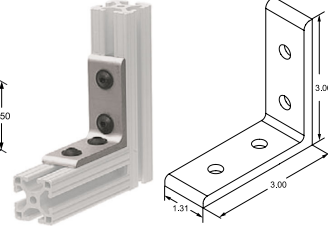

EOAT JOINING PLATES

FOR 15 SERIES EXTRUDED ALUMINUM FRAMING

2 hole Inside Corner
Part No. **EX4302** \$3.05

4 hole Inside Corner
Part No. **EX4303** \$4.58

4 hole Inside Corner
Part No. **EX4301** \$4.61

8 hole Inside Corner
Part No. **EX4304** \$6.76

2 hole Inside Gusset
Part No. **EX4332** \$4.47

4 hole Inside Gusset
Part No. **EX4334** \$6.54

4 hole Inside Gusset
Part No. **EX4336** \$7.09

8 hole Inside Gusset
Part No. **EX4338** \$9.57

3 hole Joining Strip
Part No. **EX4306** \$4.71

6 hole Joining Plate
Part No. **EX4366** \$6.11

Rounded Tri-Corner
Part No. **EX4441** ... \$22.12

15 SERIES ECONOMY T-NUTS

- Two Sizes
- High Strength.
- Low Cost.
- Bright Zinc plated.

Loads from Extrusion end only.

For 15 SERIES Extrusions

- .505 wide x .812 long x .125 thick
Part No. EXT3786 \$0.28 ea.
- Unplated .500W x 1.125L x .125T
Part No. ND2118 \$0.13 ea.
- Button head cap screws (1/4-20 x 3/8" & 1/2")
Part No. BH014038C (3/8") \$0.06 ea.
- Part No. BH014012C (1/2") \$0.05 ea.