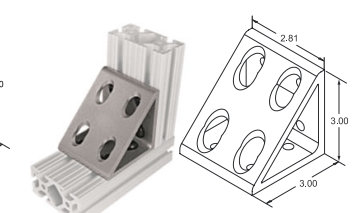

EOAT JOINING PLATES

FOR 15 SERIES EXTRUDED ALUMINUM FRAMING

2 hole Inside Corner
Part No. **EX4302** \$3.05

4 hole Inside Corner
Part No. **EX4303** \$4.58

4 hole Inside Corner
Part No. **EX4301** \$4.61

8 hole Inside Corner
Part No. **EX4304** \$6.76

2 hole Inside Gusset
Part No. **EX4332** \$4.47

4 hole Inside Gusset
Part No. **EX4334** \$6.54

4 hole Inside Gusset
Part No. **EX4336** \$7.09

8 hole Inside Gusset
Part No. **EX4338** \$9.57

3 hole Joining Strip
Part No. **EX4306** \$4.71

6 hole Joining Plate
Part No. **EX4366** \$6.11

Rounded Tri-Corner
Part No. **EX4441** ... \$22.12

15 SERIES ECONOMY T-NUTS

- Two Sizes
- High Strength.
- Low Cost.
- Bright Zinc plated.

Loads from Extrusion end only.

For 15 SERIES Extrusions

- .505 wide x .812 long x .125 thick
Part No. EXT3786 \$0.28 ea.
- Unplated .500W x 1.125L x .125T
Part No. ND2118 \$0.13 ea.
- Button head cap screws (1/4-20 x 3/8" & 1/2")
Part No. BH014038C (3/8") \$0.06 ea.
- Part No. BH014012C (1/2") \$0.05 ea.