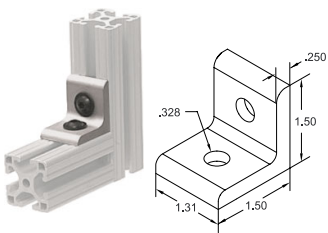

EOAT JOINING PLATES

FOR 15 SERIES EXTRUDED ALUMINUM FRAMING

2 hole Inside Corner
Part No. **EX4302** \$3.05

4 hole Inside Corner
Part No. **EX4303** \$4.58

4 hole Inside Corner
Part No. **EX4301** \$4.61

8 hole Inside Corner
Part No. **EX4304** \$6.76

2 hole Inside Gusset
Part No. **EX4332** \$4.47

4 hole Inside Gusset
Part No. **EX4334** \$6.54

4 hole Inside Gusset
Part No. **EX4336** \$7.09

8 hole Inside Gusset
Part No. **EX4338** \$9.57

3 hole Joining Strip
Part No. **EX4306** \$4.71

6 hole Joining Plate
Part No. **EX4366** \$6.11

Rounded Tri-Corner
Part No. **EX4441** ... \$22.12

15 SERIES ECONOMY T-NUTS

- Two Sizes
- High Strength.
- Low Cost.
- Bright Zinc plated.

Loads from Extrusion end only.

For 15 SERIES Extrusions

- .505 wide x .812 long x .125 thick
Part No. EXT3786 \$0.28 ea.
- Unplated .500W x 1.125L x .125T
Part No. ND2118 \$0.13 ea.
- Button head cap screws (1/4-20 x 3/8" & 1/2")
Part No. BH014038C (3/8") \$0.06 ea.
- Part No. BH014012C (1/2") \$0.05 ea.