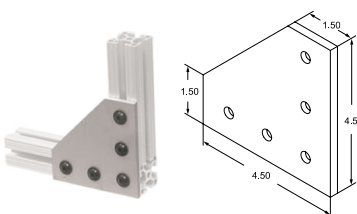

2 hole Inside Gusset
Part No. **EX4332** \$4.47

4 hole Inside Gusset
Part No. **EX4334** \$6.54

4 hole Inside Gusset
Part No. **EX4336** \$7.09

8 hole Inside Gusset
Part No. **EX4338** \$9.57

3 hole Joining Strip
Part No. **EX4306** \$4.71

4 hole T-Plate
Part No. **EX4341** \$6.54

5 hole T-Plate
Part No. **EX4340** \$8.07

8 hole T-Plate
Part No. **EX4355** \$9.92

4 hole 90° Joining Plate
Part No. **EX4350** \$5.78

5 hole 90° Joining Plate
Part No. **EX4351** \$7.41

6 hole Joining Plate
Part No. **EX4366** \$6.11

Rounded Tri-Corner
Part No. **EX4441** ... \$22.12

15 SERIES ECONOMY T-NUTS

- Two Sizes
- High Strength.
- Low Cost.
- Bright Zinc plated.

Loads from Extrusion end only.

For 15 SERIES Extrusions

- .505 wide x .812 long x .125 thick
Part No. EXT3786 \$0.28 ea.
- Unplated .500W x 1.125L x .125T
Part No. ND2118 \$0.13 ea.
- Button head cap screws (1/4-20 x 3/8" & 1/2")
Part No. BH014038C (3/8") \$0.06 ea.
- Part No. BH014012C (1/2") \$0.05 ea.