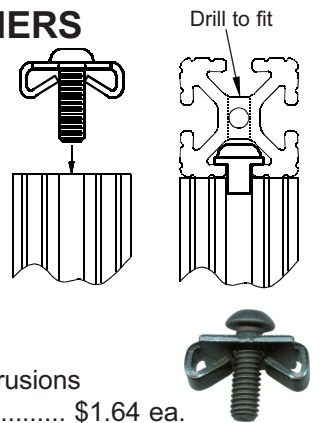

4 hole T-Plate
Part No. **EX4341** \$6.54

5 hole T-Plate
Part No. **EX4340** \$8.07

8 hole T-Plate
Part No. **EX4355** \$9.92

4 hole 90° Joining Plate
Part No. **EX4350** \$5.78

5 hole 90° Joining Plate
Part No. **EX4351** \$7.41

6 hole Joining Plate
Part No. **EX4366** \$6.11

Rounded Tri-Corner
Part No. **EX4441** ... \$22.12

15 SERIES ECONOMY T-NUTS

- Two Sizes
- High Strength.
- Low Cost.
- Bright Zinc plated.

Loads from Extrusion end only.

For 15 SERIES Extrusions

- .505 wide x .812 long x .125 thick
Part No. EXT3786 \$0.28 ea.
- Unplated .500W x 1.125L x .125T
Part No. ND2118 \$0.13 ea.
- Button head cap screws (1/4-20 x 3/8" & 1/2")
Part No. BH014038C (3/8") \$0.06 ea.
- Part No. BH014012C (1/2") \$0.05 ea.

15 SERIES END FASTENERS

- Provides a clean, hidden method of connecting extrusions at 90° without external joining plates.
- Ideal for tight space restrictions.
- Allows mating extrusion to glide over the end fastener smoothly.
- Prevents mating extrusion from rotating.
- Mating extrusion requires access hole for hex wrench to reach the button head screw.