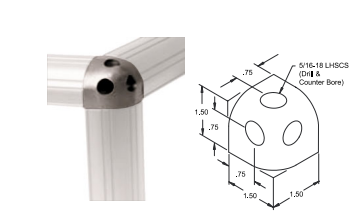

2 hole Inside Gusset
Part No. **EX4332** \$4.47

4 hole Inside Gusset
Part No. **EX4334** \$6.54

4 hole Inside Gusset
Part No. **EX4336** \$7.09

8 hole Inside Gusset
Part No. **EX4338** \$9.57

3 hole Joining Strip
Part No. **EX4306** \$4.71

4 hole T-Plate
Part No. **EX4341** \$6.54

5 hole T-Plate
Part No. **EX4340** \$8.07

8 hole T-Plate
Part No. **EX4355** \$9.92

4 hole 90° Joining Plate
Part No. **EX4350** \$5.78

5 hole 90° Joining Plate
Part No. **EX4351** \$7.41

6 hole Joining Plate
Part No. **EX4366** \$6.11

Rounded Tri-Corner
Part No. **EX4441** ... \$22.12

15 SERIES ECONOMY T-NUTS

- Two Sizes
- High Strength.
- Low Cost.
- Bright Zinc plated.

Loads from Extrusion end only.

For 15 SERIES Extrusions

- .505 wide x .812 long x .125 thick
Part No. EXT3786 \$0.28 ea.
- Unplated .500W x 1.125L x .125T
Part No. ND2118 \$0.13 ea.
- Button head cap screws (1/4-20 x 3/8" & 1/2")
Part No. BH014038C (3/8") \$0.06 ea.
- Part No. BH014012C (1/2") \$0.05 ea.