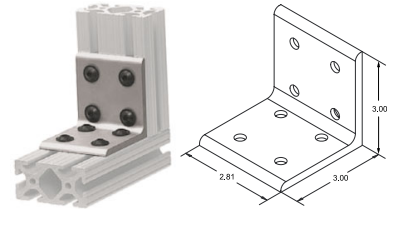

EOAT JOINING PLATES

FOR 15 SERIES EXTRUDED ALUMINUM FRAMING

2 hole Inside Corner
Part No. **EX4302** \$3.05

4 hole Inside Corner
Part No. **EX4303** \$4.58

4 hole Inside Corner
Part No. **EX4301** \$4.61

8 hole Inside Corner
Part No. **EX4304** \$6.76

2 hole Inside Gusset
Part No. **EX4332** \$4.47

4 hole Inside Gusset
Part No. **EX4334** \$6.54

4 hole Inside Gusset
Part No. **EX4336** \$7.09

8 hole Inside Gusset
Part No. **EX4338** \$9.57

3 hole Joining Strip
Part No. **EX4306** \$4.71

6 hole Joining Plate
Part No. **EX4366** \$6.11

Rounded Tri-Corner
Part No. **EX4441** ... \$22.12

15 SERIES ECONOMY T-NUTS

- Two Sizes
- High Strength.
- Low Cost.
- Bright Zinc plated.

Loads from Extrusion end only.

For 15 SERIES Extrusions

- .505 wide x .812 long x .125 thick
Part No. EXT3786 \$0.28 ea.
- Unplated .500W x 1.125L x .125T
Part No. ND2118 \$0.13 ea.
- Button head cap screws (1/4-20 x 3/8" & 1/2")
Part No. BH014038C (3/8") \$0.06 ea.
- Part No. BH014012C (1/2") \$0.05 ea.