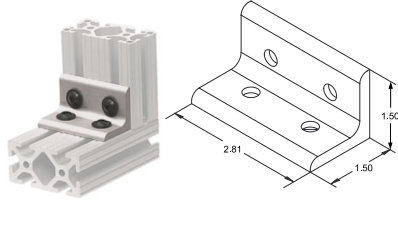

EOAT JOINING PLATES

FOR 15 SERIES EXTRUDED ALUMINUM FRAMING

2 hole Inside Corner
Part No. **EX4302** \$3.05

4 hole Inside Corner
Part No. **EX4303** \$4.58

4 hole Inside Corner
Part No. **EX4301** \$4.61

8 hole Inside Corner
Part No. **EX4304** \$6.76

2 hole Inside Gusset
Part No. **EX4332** \$4.47

4 hole Inside Gusset
Part No. **EX4334** \$6.54

4 hole Inside Gusset
Part No. **EX4336** \$7.09

8 hole Inside Gusset
Part No. **EX4338** \$9.57

3 hole Joining Strip
Part No. **EX4306** \$4.71

6 hole Joining Plate
Part No. **EX4366** \$6.11

Rounded Tri-Corner
Part No. **EX4441** ... \$22.12

15 SERIES ECONOMY T-NUTS

- Two Sizes
- High Strength.
- Low Cost.
- Bright Zinc plated.

Loads from Extrusion end only.

For 15 SERIES Extrusions

- .505 wide x .812 long x .125 thick
Part No. EXT3786 \$0.28 ea.
- Unplated .500W x 1.125L x .125T
Part No. ND2118 \$0.13 ea.
- Button head cap screws (1/4-20 x 3/8" & 1/2")
Part No. BH014038C (3/8") \$0.06 ea.
- Part No. BH014012C (1/2") \$0.05 ea.