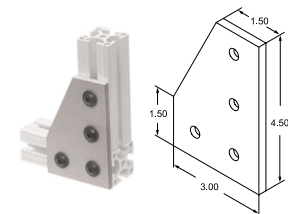

4 hole 90° Joining Plate
Part No. **EX4350** $5.78