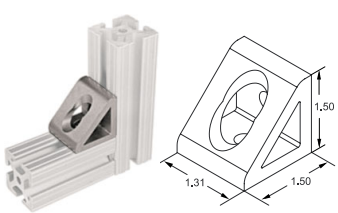

EOAT JOINING PLATES

FOR 15 SERIES EXTRUDED ALUMINUM FRAMING

2 hole Inside Corner
Part No. **EX4302** \$3.05

4 hole Inside Corner
Part No. **EX4303** \$4.58

4 hole Inside Corner
Part No. **EX4301** \$4.61

8 hole Inside Corner
Part No. **EX4304** \$6.76

2 hole Inside Gusset
Part No. **EX4332** \$4.47

4 hole Inside Gusset
Part No. **EX4334** \$6.54

4 hole Inside Gusset
Part No. **EX4336** \$7.09

8 hole Inside Gusset
Part No. **EX4338** \$9.57

3 hole Joining Strip
Part No. **EX4306** \$4.71

6 hole Joining Plate
Part No. **EX4366** \$6.11

Rounded Tri-Corner
Part No. **EX4441** ... \$22.12

15 SERIES ECONOMY T-NUTS

- Two Sizes
- High Strength.
- Low Cost.
- Bright Zinc plated.

Loads from Extrusion end only.

For 15 SERIES Extrusions

- .505 wide x .812 long x .125 thick
Part No. EXT3786 \$0.28 ea.
- Unplated .500W x 1.125L x .125T
Part No. ND2118 \$0.13 ea.
- Button head cap screws (1/4-20 x 3/8" & 1/2")
Part No. BH014038C (3/8") \$0.06 ea.
- Part No. BH014012C (1/2") \$0.05 ea.