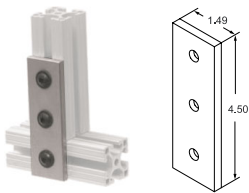

EOAT JOINING PLATES

FOR 15 SERIES EXTRUDED ALUMINUM FRAMING

2 hole Inside Corner
Part No. **EX4302** \$3.05

4 hole Inside Corner
Part No. **EX4303** \$4.58

4 hole Inside Corner
Part No. **EX4301** \$4.61

8 hole Inside Corner
Part No. **EX4304** \$6.76

2 hole Inside Gusset
Part No. **EX4332** \$4.47

4 hole Inside Gusset
Part No. **EX4334** \$6.54

4 hole Inside Gusset
Part No. **EX4336** \$7.09

8 hole Inside Gusset
Part No. **EX4338** \$9.57

3 hole Joining Strip
Part No. **EX4306** \$4.71

6 hole Joining Plate
Part No. **EX4366** \$6.11

Rounded Tri-Corner
Part No. **EX4441** ... \$22.12

15 SERIES ECONOMY T-NUTS

- Two Sizes
- High Strength.
- Low Cost.
- Bright Zinc plated.

Loads from Extrusion end only.

For 15 SERIES Extrusions

- .505 wide x .812 long x .125 thick
Part No. EXT3786 \$0.28 ea.
- Unplated .500W x 1.125L x .125T
Part No. ND2118 \$0.13 ea.
- Button head cap screws (1/4-20 x 3/8" & 1/2")
Part No. BH014038C (3/8") \$0.06 ea.
- Part No. BH014012C (1/2") \$0.05 ea.