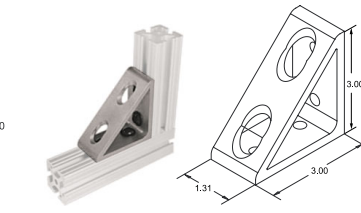

EOAT JOINING PLATES

FOR 15 SERIES EXTRUDED ALUMINUM FRAMING

2 hole Inside Corner
Part No. **EX4302** \$3.05

4 hole Inside Corner
Part No. **EX4303** \$4.58

4 hole Inside Corner
Part No. **EX4301** \$4.61

8 hole Inside Corner
Part No. **EX4304** \$6.76

2 hole Inside Gusset
Part No. **EX4332** \$4.47

4 hole Inside Gusset
Part No. **EX4334** \$6.54

4 hole Inside Gusset
Part No. **EX4336** \$7.09

8 hole Inside Gusset
Part No. **EX4338** \$9.57

3 hole Joining Strip
Part No. **EX4306** \$4.71

6 hole Joining Plate
Part No. **EX4366** \$6.11

Rounded Tri-Corner
Part No. **EX4441** ... \$22.12

15 SERIES ECONOMY T-NUTS

- Two Sizes
- High Strength.
- Low Cost.
- Bright Zinc plated.

Loads from Extrusion end only.

For 15 SERIES Extrusions

- .505 wide x .812 long x .125 thick
Part No. EXT3786 \$0.28 ea.
- Unplated .500W x 1.125L x .125T
Part No. ND2118 \$0.13 ea.
- Button head cap screws (1/4-20 x 3/8" & 1/2")
Part No. BH014038C (3/8") \$0.06 ea.
- Part No. BH014012C (1/2") \$0.05 ea.