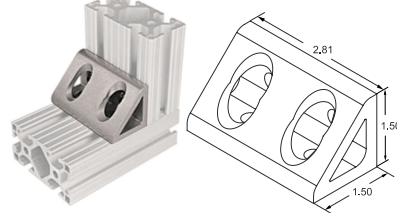

EOAT JOINING PLATES

FOR 15 SERIES EXTRUDED ALUMINUM FRAMING

2 hole Inside Corner
Part No. **EX4302** \$3.05

4 hole Inside Corner
Part No. **EX4303** \$4.58

4 hole Inside Corner
Part No. **EX4301** \$4.61

8 hole Inside Corner
Part No. **EX4304** \$6.76

2 hole Inside Gusset
Part No. **EX4332** \$4.47

4 hole Inside Gusset
Part No. **EX4334** \$6.54

4 hole Inside Gusset
Part No. **EX4336** \$7.09

8 hole Inside Gusset
Part No. **EX4338** \$9.57

3 hole Joining Strip
Part No. **EX4306** \$4.71

6 hole Joining Plate
Part No. **EX4366** \$6.11

Rounded Tri-Corner
Part No. **EX4441** ... \$22.12

15 SERIES ECONOMY T-NUTS

- Two Sizes
- High Strength.
- Low Cost.
- Bright Zinc plated.

Loads from Extrusion end only.

For 15 SERIES Extrusions

- .505 wide x .812 long x .125 thick
Part No. EXT3786 \$0.28 ea.
- Unplated .500W x 1.125L x .125T
Part No. ND2118 \$0.13 ea.
- Button head cap screws (1/4-20 x 3/8" & 1/2")
Part No. BH014038C (3/8") \$0.06 ea.
- Part No. BH014012C (1/2") \$0.05 ea.