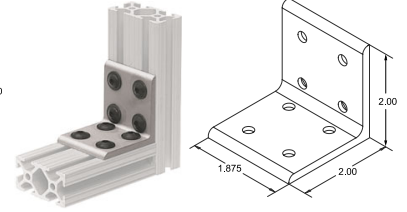

EOAT JOINING PLATES

FOR 10 SERIES EXTRUDED ALUMINUM FRAMING

2 hole Inside Corner
Part No. **EX4119** \$3.05

4 hole Inside Corner
Part No. **EX4113** \$4.25

4 hole Inside Corner
Part No. **EX4115** \$4.25

8 hole Inside Corner
Part No. **EX4114** \$5.56

2 hole Inside Gusset
Part No. **EX4132** \$4.14

4 hole Inside Gusset
Part No. **EX4134** \$5.89

4 hole Inside Gusset
Part No. **EX4136** \$5.89

8 hole Inside Gusset
Part No. **EX4138** \$7.74

3 hole Joining Strip
Part No. **EX4118** \$4.47

6 hole Joining Plate
Part No. **EX4166** \$5.56

Rounded Tri-Corner
Part No. **EX4041** \$21.63

10 SERIES ECONOMY T-NUTS

- Two Sizes
- High Strength.
- Low Cost.
- Bright Zinc plated.

Loads from Extrusion end only.

For 10 SERIES Extrusions

.443 wide x 1.000 long x .094 thick

Part No. EXT3785 \$0.28 ea.

Unplated Part No. ND2116 \$0.12 ea.

Button head cap screws (1/4-20 x 3/8" & 1/2")

Part No. BH014038C (3/8") \$0.06 ea.