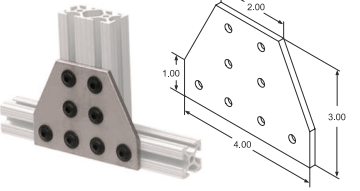

EOAT JOINING PLATES

FOR 10 SERIES EXTRUDED ALUMINUM FRAMING

2 hole Inside Corner
Part No. **EX4119** \$3.05

4 hole Inside Corner
Part No. **EX4113** \$4.25

4 hole Inside Corner
Part No. **EX4115** \$4.25

8 hole Inside Corner
Part No. **EX4114** \$5.56

2 hole Inside Gusset
Part No. **EX4132** \$4.14

4 hole Inside Gusset
Part No. **EX4134** \$5.89

4 hole Inside Gusset
Part No. **EX4136** \$5.89

8 hole Inside Gusset
Part No. **EX4138** \$7.74

3 hole Joining Strip
Part No. **EX4118** \$4.47

4 hole T-Plate
Part No. **EX4141** \$6.00

5 hole T-Plate
Part No. **EX4140** \$7.09

8 hole T-Plate
Part No. **EX4155** \$8.72

4 hole 90° Joining Plate
Part No. **EX4150** \$5.70

5 hole 90° Joining Plate
Part No. **EX4151** \$6.54

6 hole Joining Plate
Part No. **EX4166** \$5.56

Rounded Tri-Corner
Part No. **EX4041** \$21.63

10 SERIES ECONOMY T-NUTS

- Two Sizes
- High Strength.
- Low Cost.
- Bright Zinc plated.

Loads from Extrusion end only.