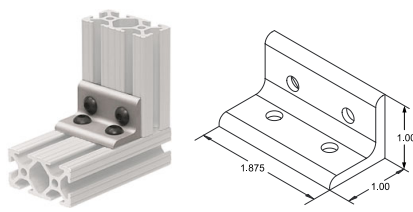

EOAT JOINING PLATES

FOR 10 SERIES EXTRUDED ALUMINUM FRAMING

2 hole Inside Corner
Part No. **EX4119** \$3.05

4 hole Inside Corner
Part No. **EX4113** \$4.25

4 hole Inside Corner
Part No. **EX4115** \$4.25

8 hole Inside Corner
Part No. **EX4114** \$5.56

2 hole Inside Gusset
Part No. **EX4132** \$4.14

4 hole Inside Gusset
Part No. **EX4134** \$5.89

4 hole Inside Gusset
Part No. **EX4136** \$5.89

8 hole Inside Gusset
Part No. **EX4138** \$7.74

3 hole Joining Strip
Part No. **EX4118** \$4.47

6 hole Joining Plate
Part No. **EX4166** \$5.56

Rounded Tri-Corner
Part No. **EX4041** \$21.63

10 SERIES ECONOMY T-NUTS

- Two Sizes
- High Strength.
- Low Cost.
- Bright Zinc plated.

Loads from Extrusion end only.

For 10 SERIES Extrusions

.443 wide x 1.000 long x .094 thick

Part No. EXT3785 \$0.28 ea.

Unplated Part No. ND2116 \$0.12 ea.

Button head cap screws (1/4-20 x 3/8" & 1/2")

Part No. BH014038C (3/8") \$0.06 ea.