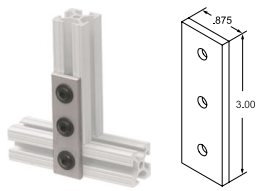

EOAT JOINING PLATES

FOR 10 SERIES EXTRUDED ALUMINUM FRAMING

2 hole Inside Corner
Part No. **EX4119** \$3.05

4 hole Inside Corner
Part No. **EX4113** \$4.25

4 hole Inside Corner
Part No. **EX4115** \$4.25

8 hole Inside Corner
Part No. **EX4114** \$5.56

2 hole Inside Gusset
Part No. **EX4132** \$4.14

4 hole Inside Gusset
Part No. **EX4134** \$5.89

4 hole Inside Gusset
Part No. **EX4136** \$5.89

8 hole Inside Gusset
Part No. **EX4138** \$7.74

3 hole Joining Strip
Part No. **EX4118** \$4.47

4 hole T-Plate
Part No. **EX4141** \$6.00

5 hole T-Plate
Part No. **EX4140** \$7.09

8 hole T-Plate
Part No. **EX4155** \$8.72

4 hole 90° Joining Plate
Part No. **EX4150** \$5.34

5 hole 90° Joining Plate
Part No. **EX4151** \$6.54

6 hole Joining Plate
Part No. **EX4166** \$5.56

Rounded Tri-Corner
Part No. **EX4041** \$21.63

10 SERIES ECONOMY T-NUTS

- Two Sizes
- High Strength.
- Low Cost.
- Bright Zinc plated.

Loads from Extrusion end only.