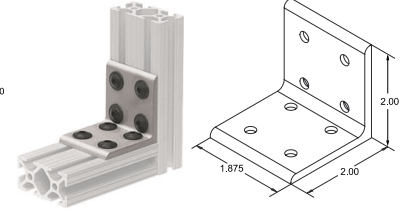

EOAT JOINING PLATES

FOR 10 SERIES EXTRUDED ALUMINUM FRAMING

2 hole Inside Corner
Part No. **EX4119** \$3.05

4 hole Inside Corner
Part No. **EX4113** \$4.25

4 hole Inside Corner
Part No. **EX4115** \$4.25

8 hole Inside Corner
Part No. **EX4114** \$5.56

2 hole Inside Gusset
Part No. **EX4132** \$4.14

4 hole Inside Gusset
Part No. **EX4134** \$5.89

4 hole Inside Gusset
Part No. **EX4136** \$5.89

8 hole Inside Gusset
Part No. **EX4138** \$7.74

3 hole Joining Strip
Part No. **EX4118** \$4.47

6 hole Joining Plate
Part No. **EX4166** \$5.56

Rounded Tri-Corner
Part No. **EX4041** \$21.63

10 SERIES ECONOMY T-NUTS

- Two Sizes
- High Strength.
- Low Cost.
- Bright Zinc plated.

Loads from Extrusion end only.

For 10 SERIES Extrusions

.443 wide x 1.000 long x .094 thick

Part No. EXT3785 \$0.28 ea.

Unplated Part No. ND2116 \$0.12 ea.

Button head cap screws (1/4-20 x 3/8" & 1/2")

Part No. BH014038C (3/8") \$0.06 ea.