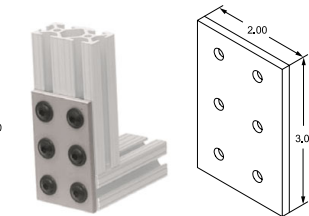

2 hole Inside Gusset
Part No. **EX4132** \$4.14

4 hole Inside Gusset
Part No. **EX4134** \$5.89

4 hole Inside Gusset
Part No. **EX4136** \$5.89

8 hole Inside Gusset
Part No. **EX4138** \$7.74

3 hole Joining Strip
Part No. **EX4118** \$4.47

4 hole T-Plate
Part No. **EX4141** \$6.00

5 hole T-Plate
Part No. **EX4140** \$7.09

8 hole T-Plate
Part No. **EX4155** \$8.72

4 hole 90° Joining Plate
Part No. **EX4150** \$5.34

5 hole 90° Joining Plate
Part No. **EX4151** \$6.54

6 hole Joining Plate
Part No. **EX4166** \$5.56

Rounded Tri-Corner
Part No. **EX4041** \$21.63

10 SERIES ECONOMY T-NUTS

- Two Sizes
- High Strength.
- Low Cost.
- Bright Zinc plated.

Loads from Extrusion end only.

For 10 SERIES Extrusions

.443 wide x 1.000 long x .094 thick

Part No. EXT3785 \$0.28 ea.

Unplated Part No. ND2116 \$0.12 ea.

Button head cap screws (1/4-20 x 3/8" & 1/2")

Part No. BH014038C (3/8") \$0.06 ea.