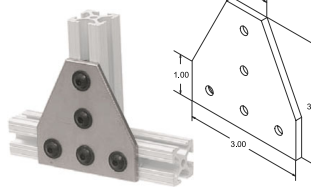

EOAT JOINING PLATES

FOR 10 SERIES EXTRUDED ALUMINUM FRAMING

2 hole Inside Corner
Part No. **EX4119** \$3.05

4 hole Inside Corner
Part No. **EX4113** \$4.25

4 hole Inside Corner
Part No. **EX4115** \$4.25

8 hole Inside Corner
Part No. **EX4114** \$5.56

2 hole Inside Gusset
Part No. **EX4132** \$4.14

4 hole Inside Gusset
Part No. **EX4134** \$5.89

4 hole Inside Gusset
Part No. **EX4136** \$5.89

8 hole Inside Gusset
Part No. **EX4138** \$7.74

3 hole Joining Strip
Part No. **EX4118** \$4.47

4 hole T-Plate
Part No. **EX4141** \$6.00

5 hole T-Plate
Part No. **EX4140** \$7.09

8 hole T-Plate
Part No. **EX4155** \$8.72

4 hole 90° Joining Plate
Part No. **EX4150** \$5.70

5 hole 90° Joining Plate
Part No. **EX4151** \$6.54

6 hole Joining Plate
Part No. **EX4166** \$5.56

Rounded Tri-Corner
Part No. **EX4041** \$21.63

10 SERIES ECONOMY T-NUTS

- Two Sizes
- High Strength.
- Low Cost.
- Bright Zinc plated.

Loads from Extrusion end only.