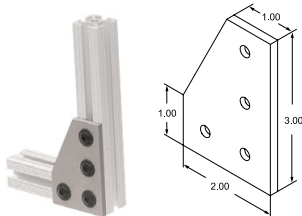

EOAT JOINING PLATES

FOR 10 SERIES EXTRUDED ALUMINUM FRAMING

2 hole Inside Corner
Part No. **EX4119** \$3.05

4 hole Inside Corner
Part No. **EX4113** \$4.25

4 hole Inside Corner
Part No. **EX4115** \$4.25

8 hole Inside Corner
Part No. **EX4114** \$5.56

2 hole Inside Gusset
Part No. **EX4132** \$4.14

4 hole Inside Gusset
Part No. **EX4134** \$5.89

4 hole Inside Gusset
Part No. **EX4136** \$5.89

8 hole Inside Gusset
Part No. **EX4138** \$7.74

3 hole Joining Strip
Part No. **EX4118** \$4.47

4 hole T-Plate
Part No. **EX4141** \$6.00

5 hole T-Plate
Part No. **EX4140** \$7.09

8 hole T-Plate
Part No. **EX4155** \$8.72

4 hole 90° Joining Plate
Part No. **EX4150** \$5.34

5 hole 90° Joining Plate
Part No. **EX4151** \$6.54

6 hole Joining Plate
Part No. **EX4166** \$5.56

Rounded Tri-Corner
Part No. **EX4041** \$21.63

10 SERIES ECONOMY T-NUTS

- Two Sizes
- High Strength.
- Low Cost.
- Bright Zinc plated.

Loads from Extrusion end only.