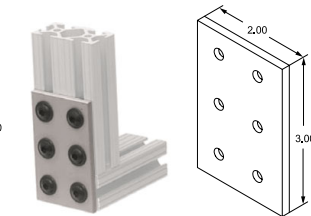

2 hole Inside Gusset
Part No. **EX4132** \$4.14

4 hole Inside Gusset
Part No. **EX4134** \$5.89

4 hole Inside Gusset
Part No. **EX4136** \$5.89

8 hole Inside Gusset
Part No. **EX4138** \$7.74

3 hole Joining Strip
Part No. **EX4118** \$4.47

4 hole T-Plate
Part No. **EX4141** \$6.00

5 hole T-Plate
Part No. **EX4140** \$7.09

8 hole T-Plate
Part No. **EX4155** \$8.72

4 hole 90° Joining Plate
Part No. **EX4150** \$5.70

5 hole 90° Joining Plate
Part No. **EX4151** \$6.54

6 hole Joining Plate
Part No. **EX4166** \$5.56

Rounded Tri-Corner
Part No. **EX4041** \$21.63

10 SERIES ECONOMY T-NUTS

- Two Sizes
- High Strength.
- Low Cost.
- Bright Zinc plated.

Loads from Extrusion end only.

For 10 SERIES Extrusions

.443 wide x 1.000 long x .094 thick

Part No. EXT3785 \$0.28 ea.

Unplated Part No. ND2116 \$0.12 ea.

Button head cap screws (1/4-20 x 3/8" & 1/2")

Part No. BH014038C (3/8") \$0.06 ea.