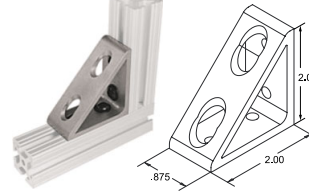

EOAT JOINING PLATES

FOR 10 SERIES EXTRUDED ALUMINUM FRAMING

2 hole Inside Corner
Part No. **EX4119** \$3.05

4 hole Inside Corner
Part No. **EX4113** \$4.25

4 hole Inside Corner
Part No. **EX4115** \$4.25

8 hole Inside Corner
Part No. **EX4114** \$5.56

2 hole Inside Gusset
Part No. **EX4132** \$4.14

4 hole Inside Gusset
Part No. **EX4134** \$5.89

4 hole Inside Gusset
Part No. **EX4136** \$5.89

8 hole Inside Gusset
Part No. **EX4138** \$7.74

3 hole Joining Strip
Part No. **EX4118** \$4.47

6 hole Joining Plate
Part No. **EX4166** \$5.56

Rounded Tri-Corner
Part No. **EX4041** \$21.63

10 SERIES ECONOMY T-NUTS

- Two Sizes
- High Strength.
- Low Cost.
- Bright Zinc plated.

Loads from Extrusion end only.

For 10 SERIES Extrusions

.443 wide x 1.000 long x .094 thick

Part No. EXT3785 \$0.28 ea.

Unplated Part No. ND2116 \$0.12 ea.

Button head cap screws (1/4-20 x 3/8" & 1/2")

Part No. BH014038C (3/8") \$0.06 ea.