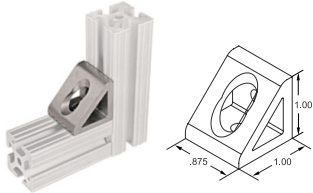

EOAT JOINING PLATES

FOR 10 SERIES EXTRUDED ALUMINUM FRAMING

2 hole Inside Corner
Part No. **EX4119** \$3.05

4 hole Inside Corner
Part No. **EX4113** \$4.25

4 hole Inside Corner
Part No. **EX4115** \$4.25

8 hole Inside Corner
Part No. **EX4114** \$5.56

2 hole Inside Gusset
Part No. **EX4132** \$4.14

4 hole Inside Gusset
Part No. **EX4134** \$5.89

4 hole Inside Gusset
Part No. **EX4136** \$5.89

8 hole Inside Gusset
Part No. **EX4138** \$7.74

3 hole Joining Strip
Part No. **EX4118** \$4.47

6 hole Joining Plate
Part No. **EX4166** \$5.56

Rounded Tri-Corner
Part No. **EX4041** \$21.63

10 SERIES ECONOMY T-NUTS

- Two Sizes
- High Strength.
- Low Cost.
- Bright Zinc plated.

Loads from Extrusion end only.

For 10 SERIES Extrusions

.443 wide x 1.000 long x .094 thick

Part No. EXT3785 \$0.28 ea.

Unplated Part No. ND2116 \$0.12 ea.

Button head cap screws (1/4-20 x 3/8" & 1/2")

Part No. BH014038C (3/8") \$0.06 ea.