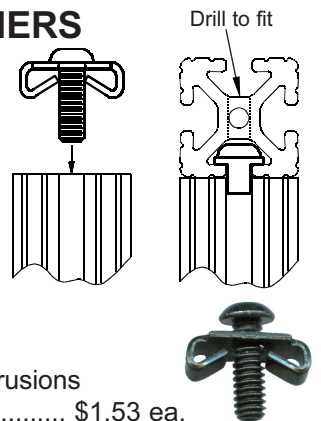

4 hole T-Plate
Part No. **EX4141** \$6.00

5 hole T-Plate
Part No. **EX4140** \$7.09

8 hole T-Plate
Part No. **EX4155** \$8.72

4 hole 90° Joining Plate
Part No. **EX4150** \$5.34

5 hole 90° Joining Plate
Part No. **EX4151** \$6.54

6 hole Joining Plate
Part No. **EX4166** \$5.56

Rounded Tri-Corner
Part No. **EX4041** \$21.63

10 SERIES ECONOMY T-NUTS

- Two Sizes
- High Strength.
- Low Cost.
- Bright Zinc plated.

Loads from Extrusion end only.

For 10 SERIES Extrusions

.443 wide x 1.000 long x .094 thick

Part No. EXT3785 \$0.28 ea.

Unplated Part No. ND2116 \$0.12 ea.

Button head cap screws (1/4-20 x 3/8" & 1/2")

Part No. BH014038C (3/8") \$0.06 ea.

Part No. BH014012C (1/2") \$0.05 ea.

10 SERIES END FASTENERS

- Provides a clean, hidden method of connecting extrusions at 90° without external joining plates.
- Ideal for tight space restrictions.
- Allows mating extrusion to glide over the end fastener smoothly.
- Prevents mating extrusion from rotating.
- Mating extrusion requires access hole for hex wrench to reach the button head screw.