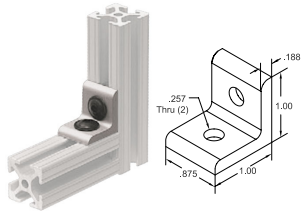

EOAT JOINING PLATES

FOR 10 SERIES EXTRUDED ALUMINUM FRAMING

2 hole Inside Corner
Part No. **EX4119** \$3.05

4 hole Inside Corner
Part No. **EX4113** \$4.25

4 hole Inside Corner
Part No. **EX4115** \$4.25

8 hole Inside Corner
Part No. **EX4114** \$5.56

2 hole Inside Gusset
Part No. **EX4132** \$4.14

4 hole Inside Gusset
Part No. **EX4134** \$5.89

4 hole Inside Gusset
Part No. **EX4136** \$5.89

8 hole Inside Gusset
Part No. **EX4138** \$7.74

3 hole Joining Strip
Part No. **EX4118** \$4.47

6 hole Joining Plate
Part No. **EX4166** \$5.56

Rounded Tri-Corner
Part No. **EX4041** \$21.63

10 SERIES ECONOMY T-NUTS

- Two Sizes
- High Strength.
- Low Cost.
- Bright Zinc plated.

Loads from Extrusion end only.

For 10 SERIES Extrusions

.443 wide x 1.000 long x .094 thick

Part No. EXT3785 \$0.28 ea.

Unplated Part No. ND2116 \$0.12 ea.

Button head cap screws (1/4-20 x 3/8" & 1/2")

Part No. BH014038C (3/8") \$0.06 ea.