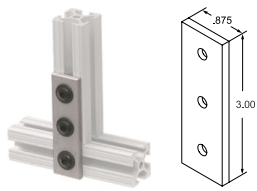

EOAT JOINING PLATES

FOR 10 SERIES EXTRUDED ALUMINUM FRAMING

2 hole Inside Corner
Part No. **EX4119** \$3.05

4 hole Inside Corner
Part No. **EX4113** \$4.25

4 hole Inside Corner
Part No. **EX4115** \$4.25

8 hole Inside Corner
Part No. **EX4114** \$5.56

2 hole Inside Gusset
Part No. **EX4132** \$4.14

4 hole Inside Gusset
Part No. **EX4134** \$5.89

4 hole Inside Gusset
Part No. **EX4136** \$5.89

8 hole Inside Gusset
Part No. **EX4138** \$7.74

3 hole Joining Strip
Part No. **EX4118** \$4.47

4 hole T-Plate
Part No. **EX4141** \$6.00

5 hole T-Plate
Part No. **EX4140** \$7.09

8 hole T-Plate
Part No. **EX4155** \$8.72

4 hole 90° Joining Plate
Part No. **EX4150** \$5.70

5 hole 90° Joining Plate
Part No. **EX4151** \$6.54

6 hole Joining Plate
Part No. **EX4166** \$5.56

Rounded Tri-Corner
Part No. **EX4041** \$21.63

10 SERIES ECONOMY T-NUTS

- Two Sizes
- High Strength.
- Low Cost.
- Bright Zinc plated.

Loads from Extrusion end only.