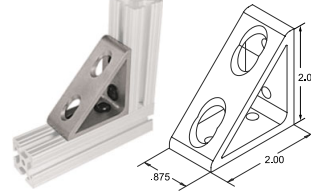

EOAT JOINING PLATES

FOR 10 SERIES EXTRUDED ALUMINUM FRAMING

2 hole Inside Corner
Part No. **EX4119** \$3.05

4 hole Inside Corner
Part No. **EX4113** \$4.25

4 hole Inside Corner
Part No. **EX4115** \$4.25

8 hole Inside Corner
Part No. **EX4114** \$5.56

2 hole Inside Gusset
Part No. **EX4132** \$4.14

4 hole Inside Gusset
Part No. **EX4134** \$5.89

4 hole Inside Gusset
Part No. **EX4136** \$5.89

8 hole Inside Gusset
Part No. **EX4138** \$7.74

3 hole Joining Strip
Part No. **EX4118** \$4.47

6 hole Joining Plate
Part No. **EX4166** \$5.56

Rounded Tri-Corner
Part No. **EX4041** \$21.63

10 SERIES ECONOMY T-NUTS

- Two Sizes
- High Strength.
- Low Cost.
- Bright Zinc plated.

Loads from Extrusion end only.

For 10 SERIES Extrusions

.443 wide x 1.000 long x .094 thick

Part No. EXT3785 \$0.28 ea.

Unplated Part No. ND2116 \$0.12 ea.

Button head cap screws (1/4-20 x 3/8" & 1/2")

Part No. BH014038C (3/8") \$0.06 ea.