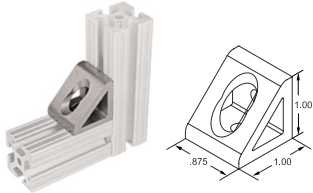

EOAT JOINING PLATES

FOR 10 SERIES EXTRUDED ALUMINUM FRAMING

2 hole Inside Corner
Part No. **EX4119** \$3.05

4 hole Inside Corner
Part No. **EX4113** \$4.25

4 hole Inside Corner
Part No. **EX4115** \$4.25

8 hole Inside Corner
Part No. **EX4114** \$5.56

2 hole Inside Gusset
Part No. **EX4132** \$4.14

4 hole Inside Gusset
Part No. **EX4134** \$5.89

4 hole Inside Gusset
Part No. **EX4136** \$5.89

8 hole Inside Gusset
Part No. **EX4138** \$7.74

3 hole Joining Strip
Part No. **EX4118** \$4.47

6 hole Joining Plate
Part No. **EX4166** \$5.56

Rounded Tri-Corner
Part No. **EX4041** \$21.63

10 SERIES ECONOMY T-NUTS

- Two Sizes
- High Strength.
- Low Cost.
- Bright Zinc plated.

Loads from Extrusion end only.

For 10 SERIES Extrusions

.443 wide x 1.000 long x .094 thick

Part No. EXT3785 \$0.28 ea.

Unplated Part No. ND2116 \$0.12 ea.

Button head cap screws (1/4-20 x 3/8" & 1/2")

Part No. BH014038C (3/8") \$0.06 ea.