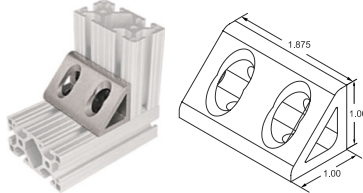

EOAT JOINING PLATES

FOR 10 SERIES EXTRUDED ALUMINUM FRAMING

2 hole Inside Corner
Part No. **EX4119** \$3.05

4 hole Inside Corner
Part No. **EX4113** \$4.25

4 hole Inside Corner
Part No. **EX4115** \$4.25

8 hole Inside Corner
Part No. **EX4114** \$5.56

2 hole Inside Gusset
Part No. **EX4132** \$4.14

4 hole Inside Gusset
Part No. **EX4134** \$5.89

4 hole Inside Gusset
Part No. **EX4136** \$5.89

8 hole Inside Gusset
Part No. **EX4138** \$7.74

3 hole Joining Strip
Part No. **EX4118** \$4.47

6 hole Joining Plate
Part No. **EX4166** \$5.56

Rounded Tri-Corner
Part No. **EX4041** \$21.63

10 SERIES ECONOMY T-NUTS

- Two Sizes
- High Strength.
- Low Cost.
- Bright Zinc plated.

Loads from Extrusion end only.

For 10 SERIES Extrusions

.443 wide x 1.000 long x .094 thick

Part No. EXT3785 \$0.28 ea.

Unplated Part No. ND2116 \$0.12 ea.

Button head cap screws (1/4-20 x 3/8" & 1/2")

Part No. BH014038C (3/8") \$0.06 ea.