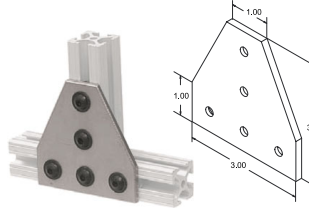

EOAT JOINING PLATES

FOR 10 SERIES EXTRUDED ALUMINUM FRAMING

2 hole Inside Corner
Part No. **EX4119** \$3.05

4 hole Inside Corner
Part No. **EX4113** \$4.25

4 hole Inside Corner
Part No. **EX4115** \$4.25

8 hole Inside Corner
Part No. **EX4114** \$5.56

2 hole Inside Gusset
Part No. **EX4132** \$4.14

4 hole Inside Gusset
Part No. **EX4134** \$5.89

4 hole Inside Gusset
Part No. **EX4136** \$5.89

8 hole Inside Gusset
Part No. **EX4138** \$7.74

3 hole Joining Strip
Part No. **EX4118** \$4.47

4 hole T-Plate
Part No. **EX4141** \$6.00

5 hole T-Plate
Part No. **EX4140** \$7.09

8 hole T-Plate
Part No. **EX4155** \$8.72

4 hole 90° Joining Plate
Part No. **EX4150** \$5.34

5 hole 90° Joining Plate
Part No. **EX4151** \$6.54

6 hole Joining Plate
Part No. **EX4166** \$5.56

Rounded Tri-Corner
Part No. **EX4041** \$21.63

10 SERIES ECONOMY T-NUTS

- Two Sizes
- High Strength.
- Low Cost.
- Bright Zinc plated.

Loads from Extrusion end only.