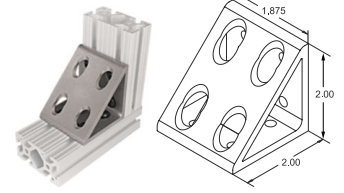

EOAT JOINING PLATES

FOR 10 SERIES EXTRUDED ALUMINUM FRAMING

2 hole Inside Corner
Part No. **EX4119** \$3.05

4 hole Inside Corner
Part No. **EX4113** \$4.25

4 hole Inside Corner
Part No. **EX4115** \$4.25

8 hole Inside Corner
Part No. **EX4114** \$5.56

2 hole Inside Gusset
Part No. **EX4132** \$4.14

4 hole Inside Gusset
Part No. **EX4134** \$5.89

4 hole Inside Gusset
Part No. **EX4136** \$5.89

8 hole Inside Gusset
Part No. **EX4138** \$7.74

3 hole Joining Strip
Part No. **EX4118** \$4.47

6 hole Joining Plate
Part No. **EX4166** \$5.56

Rounded Tri-Corner
Part No. **EX4041** \$21.63

10 SERIES ECONOMY T-NUTS

- Two Sizes
- High Strength.
- Low Cost.
- Bright Zinc plated.

Loads from Extrusion end only.

For 10 SERIES Extrusions

.443 wide x 1.000 long x .094 thick

Part No. EXT3785 \$0.28 ea.

Unplated Part No. ND2116 \$0.12 ea.

Button head cap screws (1/4-20 x 3/8" & 1/2")

Part No. BH014038C (3/8") \$0.06 ea.