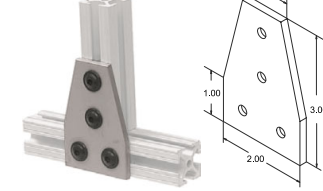

EOAT JOINING PLATES

FOR 10 SERIES EXTRUDED ALUMINUM FRAMING

2 hole Inside Corner
Part No. **EX4119** \$3.05

4 hole Inside Corner
Part No. **EX4113** \$4.25

4 hole Inside Corner
Part No. **EX4115** \$4.25

8 hole Inside Corner
Part No. **EX4114** \$5.56

2 hole Inside Gusset
Part No. **EX4132** \$4.14

4 hole Inside Gusset
Part No. **EX4134** \$5.89

4 hole Inside Gusset
Part No. **EX4136** \$5.89

8 hole Inside Gusset
Part No. **EX4138** \$7.74

3 hole Joining Strip
Part No. **EX4118** \$4.47

4 hole T-Plate
Part No. **EX4141** \$6.00

5 hole T-Plate
Part No. **EX4140** \$7.09

8 hole T-Plate
Part No. **EX4155** \$8.72

4 hole 90° Joining Plate
Part No. **EX4150** \$5.70

5 hole 90° Joining Plate
Part No. **EX4151** \$6.54

6 hole Joining Plate
Part No. **EX4166** \$5.56

Rounded Tri-Corner
Part No. **EX4041** \$21.63

10 SERIES ECONOMY T-NUTS

- Two Sizes
- High Strength.
- Low Cost.
- Bright Zinc plated.

Loads from Extrusion end only.