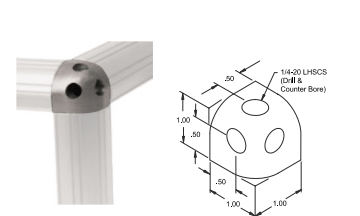

2 hole Inside Gusset
Part No. **EX4132** \$4.14

4 hole Inside Gusset
Part No. **EX4134** \$5.89

4 hole Inside Gusset
Part No. **EX4136** \$5.89

8 hole Inside Gusset
Part No. **EX4138** \$7.74

3 hole Joining Strip
Part No. **EX4118** \$4.47

4 hole T-Plate
Part No. **EX4141** \$6.00

5 hole T-Plate
Part No. **EX4140** \$7.09

8 hole T-Plate
Part No. **EX4155** \$8.72

4 hole 90° Joining Plate
Part No. **EX4150** \$5.70

5 hole 90° Joining Plate
Part No. **EX4151** \$6.54

6 hole Joining Plate
Part No. **EX4166** \$5.56

Rounded Tri-Corner
Part No. **EX4041** \$21.63

10 SERIES ECONOMY T-NUTS

- Two Sizes
- High Strength.
- Low Cost.
- Bright Zinc plated.

Loads from Extrusion end only.

For 10 SERIES Extrusions

.443 wide x 1.000 long x .094 thick

Part No. EXT3785 \$0.28 ea.

Unplated Part No. ND2116 \$0.12 ea.

Button head cap screws (1/4-20 x 3/8" & 1/2")

Part No. BH014038C (3/8") \$0.06 ea.