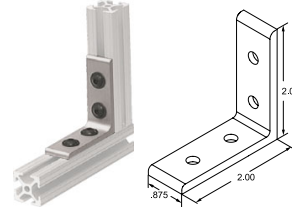

EOAT JOINING PLATES

FOR 10 SERIES EXTRUDED ALUMINUM FRAMING

2 hole Inside Corner
Part No. **EX4119** \$3.05

4 hole Inside Corner
Part No. **EX4113** \$4.25

4 hole Inside Corner
Part No. **EX4115** \$4.25

8 hole Inside Corner
Part No. **EX4114** \$5.56

2 hole Inside Gusset
Part No. **EX4132** \$4.14

4 hole Inside Gusset
Part No. **EX4134** \$5.89

4 hole Inside Gusset
Part No. **EX4136** \$5.89

8 hole Inside Gusset
Part No. **EX4138** \$7.74

3 hole Joining Strip
Part No. **EX4118** \$4.47

6 hole Joining Plate
Part No. **EX4166** \$5.56

Rounded Tri-Corner
Part No. **EX4041** \$21.63

10 SERIES ECONOMY T-NUTS

- Two Sizes
- High Strength.
- Low Cost.
- Bright Zinc plated.

Loads from Extrusion end only.

For 10 SERIES Extrusions

.443 wide x 1.000 long x .094 thick

Part No. EXT3785 \$0.28 ea.

Unplated Part No. ND2116 \$0.12 ea.

Button head cap screws (1/4-20 x 3/8" & 1/2")

Part No. BH014038C (3/8") \$0.06 ea.