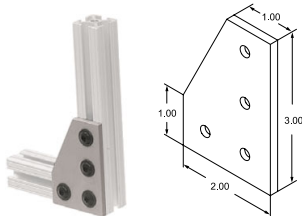

EOAT JOINING PLATES

FOR 10 SERIES EXTRUDED ALUMINUM FRAMING

2 hole Inside Corner
Part No. **EX4119** \$3.05

4 hole Inside Corner
Part No. **EX4113** \$4.25

4 hole Inside Corner
Part No. **EX4115** \$4.25

8 hole Inside Corner
Part No. **EX4114** \$5.56

2 hole Inside Gusset
Part No. **EX4132** \$4.14

4 hole Inside Gusset
Part No. **EX4134** \$5.89

4 hole Inside Gusset
Part No. **EX4136** \$5.89

8 hole Inside Gusset
Part No. **EX4138** \$7.74

3 hole Joining Strip
Part No. **EX4118** \$4.47

4 hole T-Plate
Part No. **EX4141** \$6.00

5 hole T-Plate
Part No. **EX4140** \$7.09

8 hole T-Plate
Part No. **EX4155** \$8.72

4 hole 90° Joining Plate
Part No. **EX4150** \$5.70

5 hole 90° Joining Plate
Part No. **EX4151** \$6.54

6 hole Joining Plate
Part No. **EX4166** \$5.56

Rounded Tri-Corner
Part No. **EX4041** \$21.63

10 SERIES ECONOMY T-NUTS

- Two Sizes
- High Strength.
- Low Cost.
- Bright Zinc plated.

Loads from Extrusion end only.