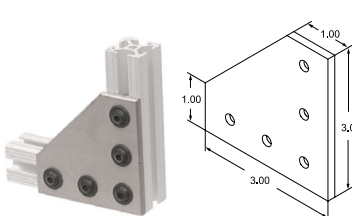

2 hole Inside Gusset
Part No. **EX4132** \$4.14

4 hole Inside Gusset
Part No. **EX4134** \$5.89

4 hole Inside Gusset
Part No. **EX4136** \$5.89

8 hole Inside Gusset
Part No. **EX4138** \$7.74

3 hole Joining Strip
Part No. **EX4118** \$4.47

4 hole T-Plate
Part No. **EX4141** \$6.00

5 hole T-Plate
Part No. **EX4140** \$7.09

8 hole T-Plate
Part No. **EX4155** \$8.72

4 hole 90° Joining Plate
Part No. **EX4150** \$5.34

5 hole 90° Joining Plate
Part No. **EX4151** \$6.54

6 hole Joining Plate
Part No. **EX4166** \$5.56

Rounded Tri-Corner
Part No. **EX4041** \$21.63

10 SERIES ECONOMY T-NUTS

- Two Sizes
- High Strength.
- Low Cost.
- Bright Zinc plated.

Loads from Extrusion end only.

For 10 SERIES Extrusions

.443 wide x 1.000 long x .094 thick

Part No. EXT3785 \$0.28 ea.

Unplated Part No. ND2116 \$0.12 ea.

Button head cap screws (1/4-20 x 3/8" & 1/2")

Part No. BH014038C (3/8") \$0.06 ea.