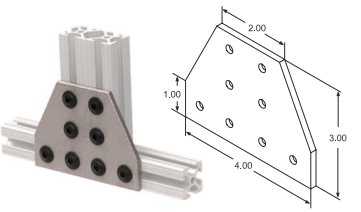

EOAT JOINING PLATES

FOR 10 SERIES EXTRUDED ALUMINUM FRAMING

2 hole Inside Corner
Part No. **EX4119** \$3.05

4 hole Inside Corner
Part No. **EX4113** \$4.25

4 hole Inside Corner
Part No. **EX4115** \$4.25

8 hole Inside Corner
Part No. **EX4114** \$5.56

2 hole Inside Gusset
Part No. **EX4132** \$4.14

4 hole Inside Gusset
Part No. **EX4134** \$5.89

4 hole Inside Gusset
Part No. **EX4136** \$5.89

8 hole Inside Gusset
Part No. **EX4138** \$7.74

3 hole Joining Strip
Part No. **EX4118** \$4.47

4 hole T-Plate
Part No. **EX4141** \$6.00

5 hole T-Plate
Part No. **EX4140** \$7.09

8 hole T-Plate
Part No. **EX4155** \$8.72

4 hole 90° Joining Plate
Part No. **EX4150** \$5.34

5 hole 90° Joining Plate
Part No. **EX4151** \$6.54

6 hole Joining Plate
Part No. **EX4166** \$5.56

Rounded Tri-Corner
Part No. **EX4041** \$21.63

10 SERIES ECONOMY T-NUTS

- Two Sizes
- High Strength.
- Low Cost.
- Bright Zinc plated.

Loads from Extrusion end only.