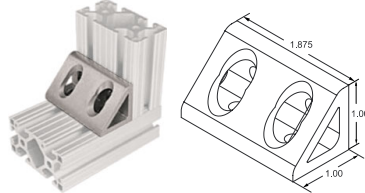

EOAT JOINING PLATES

FOR 10 SERIES EXTRUDED ALUMINUM FRAMING

2 hole Inside Corner
Part No. **EX4119** \$3.05

4 hole Inside Corner
Part No. **EX4113** \$4.25

4 hole Inside Corner
Part No. **EX4115** \$4.25

8 hole Inside Corner
Part No. **EX4114** \$5.56

2 hole Inside Gusset
Part No. **EX4132** \$4.14

4 hole Inside Gusset
Part No. **EX4134** \$5.89

4 hole Inside Gusset
Part No. **EX4136** \$5.89

8 hole Inside Gusset
Part No. **EX4138** \$7.74

3 hole Joining Strip
Part No. **EX4118** \$4.47

6 hole Joining Plate
Part No. **EX4166** \$5.56

Rounded Tri-Corner
Part No. **EX4041** \$21.63

10 SERIES ECONOMY T-NUTS

- Two Sizes
- High Strength.
- Low Cost.
- Bright Zinc plated.

Loads from Extrusion end only.

For 10 SERIES Extrusions

.443 wide x 1.000 long x .094 thick

Part No. EXT3785 \$0.28 ea.

Unplated Part No. ND2116 \$0.12 ea.

Button head cap screws (1/4-20 x 3/8" & 1/2")

Part No. BH014038C (3/8") \$0.06 ea.