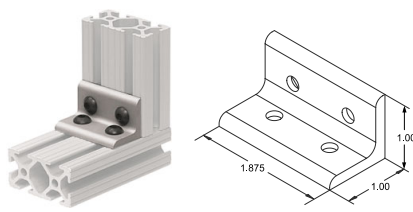

EOAT JOINING PLATES

FOR 10 SERIES EXTRUDED ALUMINUM FRAMING

2 hole Inside Corner
Part No. **EX4119** \$3.05

4 hole Inside Corner
Part No. **EX4113** \$4.25

4 hole Inside Corner
Part No. **EX4115** \$4.25

8 hole Inside Corner
Part No. **EX4114** \$5.56

2 hole Inside Gusset
Part No. **EX4132** \$4.14

4 hole Inside Gusset
Part No. **EX4134** \$5.89

4 hole Inside Gusset
Part No. **EX4136** \$5.89

8 hole Inside Gusset
Part No. **EX4138** \$7.74

3 hole Joining Strip
Part No. **EX4118** \$4.47

6 hole Joining Plate
Part No. **EX4166** \$5.56

Rounded Tri-Corner
Part No. **EX4041** \$21.63

10 SERIES ECONOMY T-NUTS

- Two Sizes
- High Strength.
- Low Cost.
- Bright Zinc plated.

Loads from Extrusion end only.

For 10 SERIES Extrusions

.443 wide x 1.000 long x .094 thick

Part No. EXT3785 \$0.28 ea.

Unplated Part No. ND2116 \$0.12 ea.

Button head cap screws (1/4-20 x 3/8" & 1/2")

Part No. BH014038C (3/8") \$0.06 ea.