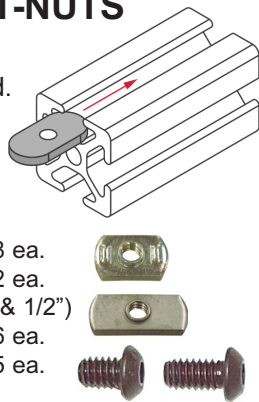

EOAT JOINING PLATES

FOR 10 SERIES EXTRUDED ALUMINUM FRAMING

2 hole Inside Corner
Part No. **EX4119** \$3.05

4 hole Inside Corner
Part No. **EX4113** \$4.25

4 hole Inside Corner
Part No. **EX4115** \$4.25

8 hole Inside Corner
Part No. **EX4114** \$5.56

6 hole Joining Plate
Part No. **EX4166** \$5.56

Rounded Tri-Corner
Part No. **EX4041** \$21.63

10 SERIES ECONOMY T-NUTS

- Two Sizes
- High Strength.
- Low Cost.
- Bright Zinc plated.

Loads from Extrusion end only.

For 10 SERIES Extrusions

.443 wide x 1.000 long x .094 thick

Part No. EXT3785 \$0.28 ea.

Unplated Part No. ND2116 \$0.12 ea.

Button head cap screws (1/4-20 x 3/8" & 1/2")

Part No. BH014038C (3/8") \$0.06 ea.

Part No. BH014012C (1/2") \$0.05 ea.

10 SERIES END FASTENERS

- Provides a clean, hidden method of connecting extrusions at 90° without external joining plates.
- Ideal for tight space restrictions.
- Allows mating extrusion to glide over the end fastener smoothly.
- Prevents mating extrusion from rotating.
- Mating extrusion requires access hole for hex wrench to reach the button head screw.