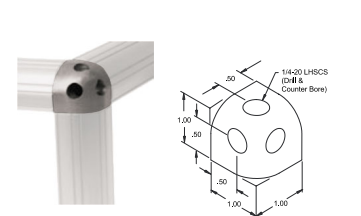

2 hole Inside Gusset
Part No. **EX4132** \$4.14

4 hole Inside Gusset
Part No. **EX4134** \$5.89

4 hole Inside Gusset
Part No. **EX4136** \$5.89

8 hole Inside Gusset
Part No. **EX4138** \$7.74

3 hole Joining Strip
Part No. **EX4118** \$4.47

4 hole T-Plate
Part No. **EX4141** \$6.00

5 hole T-Plate
Part No. **EX4140** \$7.09

8 hole T-Plate
Part No. **EX4155** \$8.72

4 hole 90° Joining Plate
Part No. **EX4150** \$5.34

5 hole 90° Joining Plate
Part No. **EX4151** \$6.54

6 hole Joining Plate
Part No. **EX4166** \$5.56

Rounded Tri-Corner
Part No. **EX4041** \$21.63

10 SERIES ECONOMY T-NUTS

- Two Sizes
- High Strength.
- Low Cost.
- Bright Zinc plated.

Loads from Extrusion end only.

For 10 SERIES Extrusions

.443 wide x 1.000 long x .094 thick

Part No. EXT3785 \$0.28 ea.

Unplated Part No. ND2116 \$0.12 ea.

Button head cap screws (1/4-20 x 3/8" & 1/2")

Part No. BH014038C (3/8") \$0.06 ea.