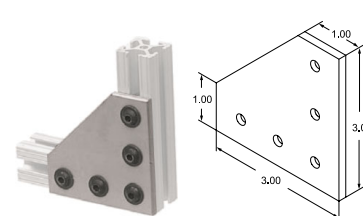

2 hole Inside Gusset
Part No. **EX4132** \$4.14

4 hole Inside Gusset
Part No. **EX4134** \$5.89

4 hole Inside Gusset
Part No. **EX4136** \$5.89

8 hole Inside Gusset
Part No. **EX4138** \$7.74

3 hole Joining Strip
Part No. **EX4118** \$4.47

4 hole T-Plate
Part No. **EX4141** \$6.00

5 hole T-Plate
Part No. **EX4140** \$7.09

8 hole T-Plate
Part No. **EX4155** \$8.72

4 hole 90° Joining Plate
Part No. **EX4150** \$5.70

5 hole 90° Joining Plate
Part No. **EX4151** \$6.54

6 hole Joining Plate
Part No. **EX4166** \$5.56

Rounded Tri-Corner
Part No. **EX4041** \$21.63

10 SERIES ECONOMY T-NUTS

- Two Sizes
- High Strength.
- Low Cost.
- Bright Zinc plated.

Loads from Extrusion end only.

For 10 SERIES Extrusions

.443 wide x 1.000 long x .094 thick

Part No. EXT3785 \$0.28 ea.

Unplated Part No. ND2116 \$0.12 ea.

Button head cap screws (1/4-20 x 3/8" & 1/2")

Part No. BH014038C (3/8") \$0.06 ea.