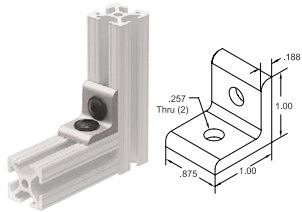

EOAT JOINING PLATES

FOR 10 SERIES EXTRUDED ALUMINUM FRAMING

2 hole Inside Corner
Part No. **EX4119** \$3.05

4 hole Inside Corner
Part No. **EX4113** \$4.25

4 hole Inside Corner
Part No. **EX4115** \$4.25

8 hole Inside Corner
Part No. **EX4114** \$5.56

2 hole Inside Gusset
Part No. **EX4132** \$4.14

4 hole Inside Gusset
Part No. **EX4134** \$5.89

4 hole Inside Gusset
Part No. **EX4136** \$5.89

8 hole Inside Gusset
Part No. **EX4138** \$7.74

3 hole Joining Strip
Part No. **EX4118** \$4.47

6 hole Joining Plate
Part No. **EX4166** \$5.56

Rounded Tri-Corner
Part No. **EX4041** \$21.63

10 SERIES ECONOMY T-NUTS

- Two Sizes
- High Strength.
- Low Cost.
- Bright Zinc plated.

Loads from Extrusion end only.

For 10 SERIES Extrusions

.443 wide x 1.000 long x .094 thick

Part No. EXT3785 \$0.28 ea.

Unplated Part No. ND2116 \$0.12 ea.

Button head cap screws (1/4-20 x 3/8" & 1/2")

Part No. BH014038C (3/8") \$0.06 ea.