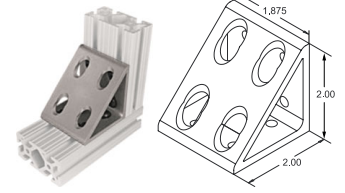

EOAT JOINING PLATES

FOR 10 SERIES EXTRUDED ALUMINUM FRAMING

2 hole Inside Corner
Part No. **EX4119** \$3.05

4 hole Inside Corner
Part No. **EX4113** \$4.25

4 hole Inside Corner
Part No. **EX4115** \$4.25

8 hole Inside Corner
Part No. **EX4114** \$5.56

2 hole Inside Gusset
Part No. **EX4132** \$4.14

4 hole Inside Gusset
Part No. **EX4134** \$5.89

4 hole Inside Gusset
Part No. **EX4136** \$5.89

8 hole Inside Gusset
Part No. **EX4138** \$7.74

3 hole Joining Strip
Part No. **EX4118** \$4.47

6 hole Joining Plate
Part No. **EX4166** \$5.56

Rounded Tri-Corner
Part No. **EX4041** \$21.63

10 SERIES ECONOMY T-NUTS

- Two Sizes
- High Strength.
- Low Cost.
- Bright Zinc plated.

Loads from Extrusion end only.

For 10 SERIES Extrusions

.443 wide x 1.000 long x .094 thick

Part No. EXT3785 \$0.28 ea.

Unplated Part No. ND2116 \$0.12 ea.

Button head cap screws (1/4-20 x 3/8" & 1/2")

Part No. BH014038C (3/8") \$0.06 ea.