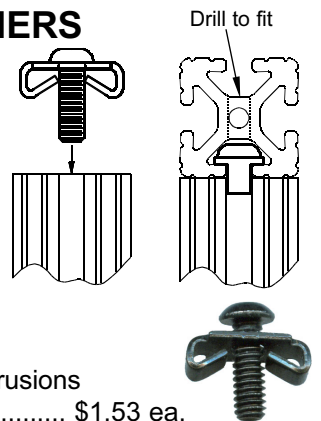

4 hole T-Plate
Part No. **EX4141** \$6.00

5 hole T-Plate
Part No. **EX4140** \$7.09

8 hole T-Plate
Part No. **EX4155** \$8.72

4 hole 90° Joining Plate
Part No. **EX4150** \$5.70

5 hole 90° Joining Plate
Part No. **EX4151** \$6.54

6 hole Joining Plate
Part No. **EX4166** \$5.56

Rounded Tri-Corner
Part No. **EX4041** \$21.63

10 SERIES ECONOMY T-NUTS

- Two Sizes
- High Strength.
- Low Cost.
- Bright Zinc plated.

Loads from Extrusion end only.

For 10 SERIES Extrusions

.443 wide x 1.000 long x .094 thick

Part No. EXT3785 \$0.28 ea.

Unplated Part No. ND2116 \$0.12 ea.

Button head cap screws (1/4-20 x 3/8" & 1/2")

Part No. BH014038C (3/8") \$0.06 ea.

Part No. BH014012C (1/2") \$0.05 ea.

10 SERIES END FASTENERS

- Provides a clean, hidden method of connecting extrusions at 90° without external joining plates.
- Ideal for tight space restrictions.
- Allows mating extrusion to glide over the end fastener smoothly.
- Prevents mating extrusion from rotating.
- Mating extrusion requires access hole for hex wrench to reach the button head screw.