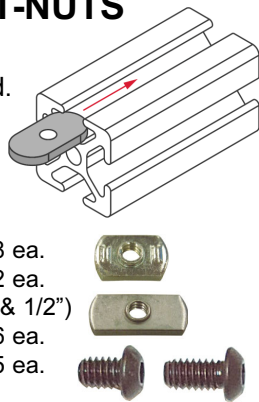

EOAT JOINING PLATES

FOR 10 SERIES EXTRUDED ALUMINUM FRAMING

2 hole Inside Corner
Part No. **EX4119** \$3.05

4 hole Inside Corner
Part No. **EX4113** \$4.25

4 hole Inside Corner
Part No. **EX4115** \$4.25

8 hole Inside Corner
Part No. **EX4114** \$5.56

6 hole Joining Plate
Part No. **EX4166** \$5.56

Rounded Tri-Corner
Part No. **EX4041** \$21.63

10 SERIES ECONOMY T-NUTS

- Two Sizes
- High Strength.
- Low Cost.
- Bright Zinc plated.

Loads from Extrusion end only.

For 10 SERIES Extrusions

.443 wide x 1.000 long x .094 thick

Part No. EXT3785 \$0.28 ea.

Unplated Part No. ND2116 \$0.12 ea.

Button head cap screws (1/4-20 x 3/8" & 1/2")

Part No. BH014038C (3/8") \$0.06 ea.

Part No. BH014012C (1/2") \$0.05 ea.

10 SERIES END FASTENERS

- Provides a clean, hidden method of connecting extrusions at 90° without external joining plates.
- Ideal for tight space restrictions.
- Allows mating extrusion to glide over the end fastener smoothly.
- Prevents mating extrusion from rotating.
- Mating extrusion requires access hole for hex wrench to reach the button head screw.