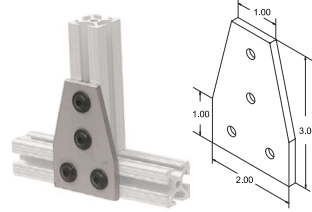

EOAT JOINING PLATES

FOR 10 SERIES EXTRUDED ALUMINUM FRAMING

2 hole Inside Corner
Part No. **EX4119** \$3.05

4 hole Inside Corner
Part No. **EX4113** \$4.25

4 hole Inside Corner
Part No. **EX4115** \$4.25

8 hole Inside Corner
Part No. **EX4114** \$5.56

2 hole Inside Gusset
Part No. **EX4132** \$4.14

4 hole Inside Gusset
Part No. **EX4134** \$5.89

4 hole Inside Gusset
Part No. **EX4136** \$5.89

8 hole Inside Gusset
Part No. **EX4138** \$7.74

3 hole Joining Strip
Part No. **EX4118** \$4.47

4 hole T-Plate
Part No. **EX4141** \$6.00

5 hole T-Plate
Part No. **EX4140** \$7.09

8 hole T-Plate
Part No. **EX4155** \$8.72

4 hole 90° Joining Plate
Part No. **EX4150** \$5.34

5 hole 90° Joining Plate
Part No. **EX4151** \$6.54

6 hole Joining Plate
Part No. **EX4166** \$5.56

Rounded Tri-Corner
Part No. **EX4041** \$21.63

10 SERIES ECONOMY T-NUTS

- Two Sizes
- High Strength.
- Low Cost.
- Bright Zinc plated.

Loads from Extrusion end only.