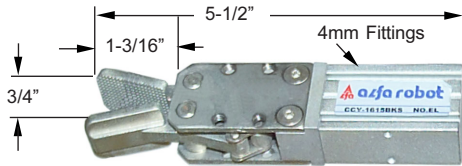

END OF ARM TOOLING PARTS FOR ROBOTIC SPRUE PICKERS

Fits
Yushin &
Hyrobotics

Narrow Gripper with Sensor for TOP series
Part Number **TOP10022** (single acting) \$186.75

Fits
Yushin &
Hyrobotics

Wide Gripper with Sensor for TOP series
Part Number **TOP10035** (single acting) \$202.25

Gripper Swivel Bracket
TOP22300 \$19.25 Gripper Sensor
TOP10029 \$17.35

Fits
PPE
Phoenix

Wide Gripper for PPE Phoenix series
Part Number **TOP10620** (DOUBLE acting) \$169.00
Gripper Sensor
Part Number **RSN2014** \$28.17

10mm SLOTS – VERTICAL BARS – 12mm SLOTS

Aluminum Vertical Bar (220mm) top mount
TOP14220 (10mm slot) \$32.95

Aluminum Vertical Bar (220mm) top mount
TOP14220-12 (12mm slot) \$32.95

Aluminum Vertical Bar (310mm) top mount
TOP14310 (10mm slot) \$35.00