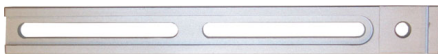

Base Frame (200mm) **TOP11200-0** \$25.75

Base Frames are lightweight Aluminum

Base Frame (250mm) **TOP11250** \$26.75

Base Frame (350mm) **TOP11351** \$29.05

Base Frame (450mm) **TOP11451** \$31.35

Traverse Type Base Frame **TOP11400** \$30.80

10mm SLOTS – VERTICAL BARS – 12mm SLOTS

Aluminum Vertical Bar (220mm) top mount
TOP14220 (10mm slot) \$32.95

Aluminum Vertical Bar (220mm) top mount
TOP14220-12 (12mm slot) \$32.95

Aluminum Vertical Bar (310mm) top mount
TOP14310 (10mm slot) \$35.00