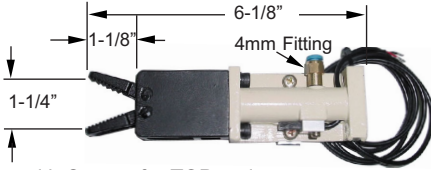

END OF ARM TOOLING PARTS FOR ROBOTIC SPRUE PICKERS

Fits
Yushin &
Hyrobotics

Narrow Gripper with Sensor for TOP series
Part Number **TOP10022** (single acting) \$186.75

Fits
Yushin &
Hyrobotics

Wide Gripper with Sensor for TOP series
Part Number **TOP10035** (single acting) \$202.25

Gripper Swivel Bracket
TOP22300 \$19.25 Gripper Sensor
TOP10029 \$17.35

Fits
PPE
Phoenix

Wide Gripper for PPE Phoenix series
Part Number **TOP10620** (DOUBLE acting) \$169.00
Gripper Sensor
Part Number **RSN2014** \$28.17

10mm SLOTS – VERTICAL BARS – 12mm SLOTS

Aluminum Vertical Bar (220mm) top mount
TOP14220 (10mm slot) \$32.95

Aluminum Vertical Bar (220mm) top mount
TOP14220-12 (12mm slot) \$32.95

Aluminum Vertical Bar (310mm) top mount
TOP14310 (10mm slot) \$35.00