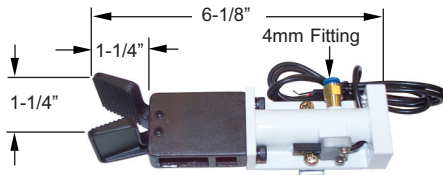

END OF ARM TOOLING PARTS FOR ROBOTIC SPRUE PICKERS

Fits
Yushin &
Hyrobotics

Narrow Gripper with Sensor for TOP series
Part Number **TOP10022** (single acting) \$186.75

Fits
Yushin &
Hyrobotics

Wide Gripper with Sensor for TOP series
Part Number **TOP10035** (single acting) \$202.25

Gripper Swivel Bracket
TOP22300 \$19.25 Gripper Sensor
TOP10029 \$17.35

Fits
PPE
Phoenix

Wide Gripper for PPE Phoenix series
Part Number **TOP10620** (DOUBLE acting) \$169.00
Gripper Sensor
Part Number **RSN2014** \$28.17

10mm SLOTS – VERTICAL BARS – 12mm SLOTS

Aluminum Vertical Bar (220mm) top mount
TOP14220 (10mm slot) \$32.95

Aluminum Vertical Bar (220mm) top mount
TOP14220-12 (12mm slot) \$32.95

Aluminum Vertical Bar (310mm) top mount
TOP14310 (10mm slot) \$35.00