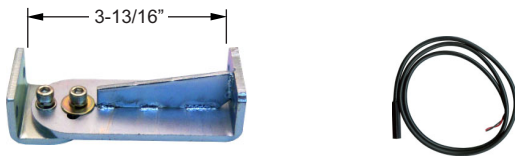

END OF ARM TOOLING PARTS FOR ROBOTIC SPRUE PICKERS

Fits
Yushin &
Hyrobotics

Narrow Gripper with Sensor for TOP series
Part Number **TOP10022** (single acting) \$186.75

Fits
Yushin &
Hyrobotics

Wide Gripper with Sensor for TOP series
Part Number **TOP10035** (single acting) \$202.25

Gripper Swivel Bracket
TOP22300 \$19.25 Gripper Sensor
TOP10029 \$17.35

Fits
PPE
Phoenix

Wide Gripper for PPE Phoenix series
Part Number **TOP10620** (DOUBLE acting) \$169.00
Gripper Sensor
Part Number **RSN2014** \$28.17

10mm SLOTS – VERTICAL BARS – 12mm SLOTS

Aluminum Vertical Bar (220mm) top mount
TOP14220 (10mm slot) \$32.95

Aluminum Vertical Bar (220mm) top mount
TOP14220-12 (12mm slot) \$32.95

Aluminum Vertical Bar (310mm) top mount
TOP14310 (10mm slot) \$35.00

Aluminum Vertical Bar (400mm) middle mount
TOP1440M (10mm slot) \$53.54

Aluminum Vertical Bar (400mm) middle mount
TOP1440M-12 (12mm slot) \$53.54

PLASTIC PROCESS EQUIPMENT, INC.

www.ppe.com • e-mail: sales@ppe.com