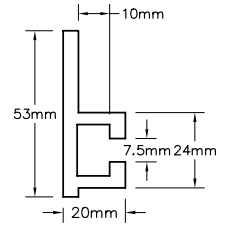

Gripper Swivel Bracket
TOP22300 \$19.25 Gripper Sensor
TOP10029 \$17.35

Fits
PPE
Phoenix

Wide Gripper for PPE Phoenix series
Part Number **TOP10620** (DOUBLE acting) \$169.00
Gripper Sensor
Part Number **RSN2014** \$28.17

10mm SLOTS – VERTICAL BARS – 12mm SLOTS

Aluminum Vertical Bar (220mm) top mount
TOP14220 (10mm slot) \$32.95

Aluminum Vertical Bar (220mm) top mount
TOP14220-12 (12mm slot) \$32.95

Aluminum Vertical Bar (310mm) top mount
TOP14310 (10mm slot) \$35.00

Aluminum Vertical Bar (310mm) top mount
TOP14310-12 (12mm slot) \$35.00

Aluminum Vertical Bar (310mm) top or middle mount
TOP14310TM (10mm slot) \$39.95

Plastic Vertical Bar (350mm) 350°F top or middle mount
TOPHD-350 (12mm slot) \$12.95

Aluminum Vertical Bar (400mm) middle mount
TOP1440M (10mm slot) \$53.54

Aluminum Vertical Bar (400mm) middle mount
TOP1440M-12 (12mm slot) \$53.54

PLASTIC PROCESS EQUIPMENT, INC.

www.ppe.com • e-mail: sales@ppe.com