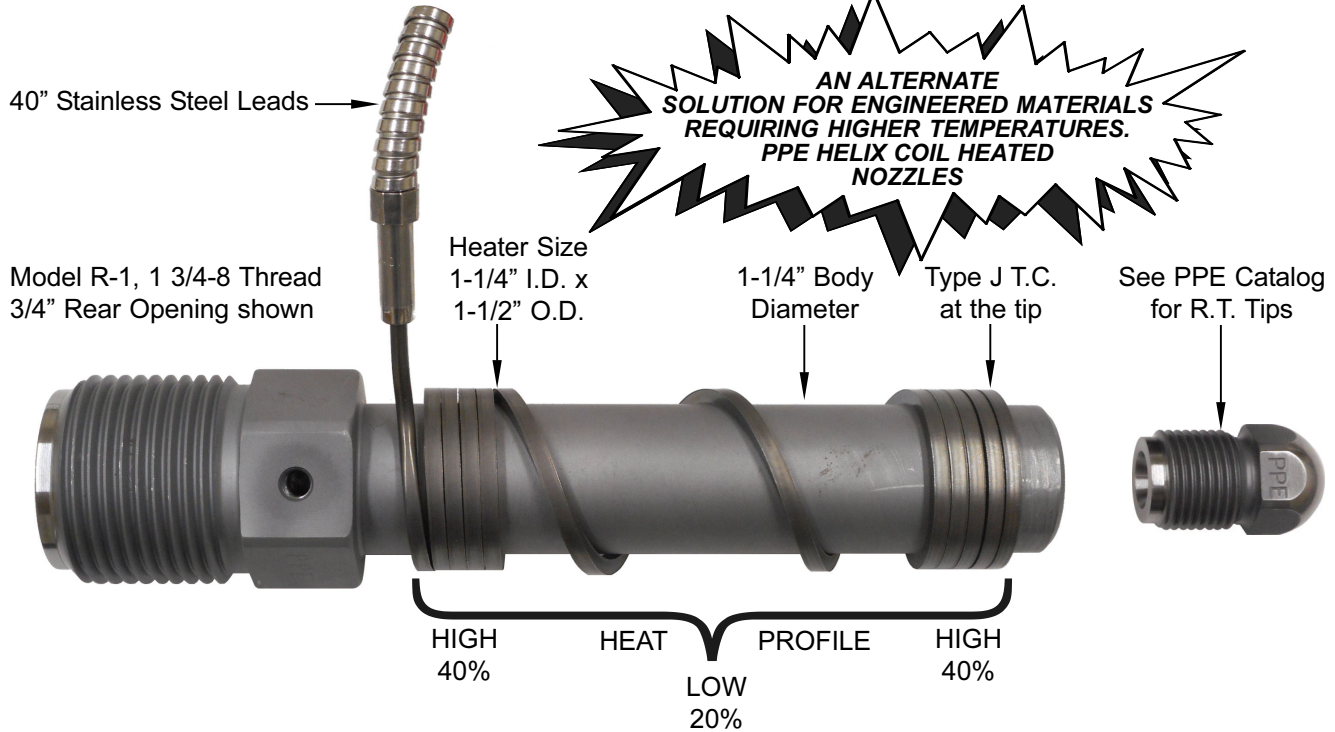

HELIX COILED HEATED NOZZLES

MORE HEAT - HIGHER WATTAGE - LOW PROFILE

AN ALTERNATE SOLUTION FOR ENGINEERED MATERIALS REQUIRING HIGHER TEMPERATURES. PPE HELIX COIL HEATED NOZZLES

40" Stainless Steel Leads
Model R-1, 1 3/4-8 Thread
3/4" Rear Opening shown

Heater Size
1-1/4" I.D. x
1-1/2" O.D.

1-1/4" Body
Diameter

Type J T.C.
at the tip

See PPE Catalog
for R.T. Tips

HIGH 40% HEAT PROFILE HIGH 40%
LOW 20%

— HELIX FEATURES —

- MORE SURFACE CONTACT THAN ROUND COILED HEATERS
- BETTER HEAT TRANSFER
- HIGHER WATTAGES
- LONGER HEATER LIFE
- PROPORTIONED HEAT PROFILE
- HIGH TEMP LEAD CONNECTION
- INTERNAL TYPE "J" THERMOCOUPLE
- 40" S.S. ARMORED LEADS
- AVAILABLE IN R.T. OR SOLID NOZZLE STYLES
- NO OUTER STEEL SHELL NEEDED

- REDUCE FREEZE OFF'S WITH BUILT-IN THERMOCOUPLE
- T.C. IS LOCATED AT THE TIP
- HELPS ELIMINATE DROOL
- HIGHER WATTAGES FOR HIGHER TEMPERATURES
- AVOIDS HEATER BAND FAILURES
- AVAILABLE FOR MOST INJECTION MACHINES
- 1/4-28 T.C. HOLE INCLUDED IN HEX

— TO ORDER —

SPECIFY MACHINE MAKE, THREAD SIZE, REAR OPENING, LENGTH OVERALL, TIP RADIUS & ORIFICE. SEE PPE NOZZLE ORDER FORM FOR MORE DETAILS.

BEST QUALITY — BEST PRICES

R.T. NOZZLE BODY ONLY (Nozzle Tip and Heater not included.)				HELIX NOZZLE HEATERS ONLY WITH TYPE "J" THERMOCOUPLE 1-1/4" I.D. x 1-1/2" O.D. x Length				
OAL	Actual Length without Tip*	PART NO.	PRICE	PART NO.	Voltage	Watts	Length	PRICE
5"	4-1/4"	R-1A5TCHC	\$102.00	HCH5240	240	500	1-11/32"	\$123.35
7"	6-1/4"	R-1A7TCHC	\$142.25	HCH7240	240	900	3-11/32"	\$155.25
9"	8-1/4"	R-1A9TCHC	\$171.00	HCH9240	240	1250	5-11/32"	\$181.80
12"	11-1/4"	R-1A12TCHC	\$257.50	HCH12240	240	1400	8-11/32"	\$196.80