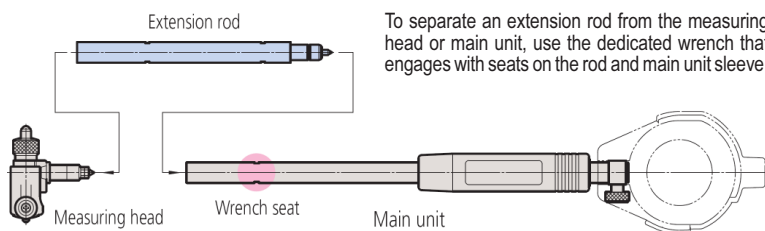

DIAL BORE GAUGES

Mitutoyo

FOR MEASURING PLASTICIZING BARREL BORES

MORE ACCURATE • MORE EASILY USED • MORE DURABLE

FEATURES

- AGD Group 2 bore gauge indicator with .0001 graduations.
- Longer effective stroke (than conventional products).
- Carbide-ball contact point and anvil tip ensure high durability and wear resistance with smoother action.
- High-accuracy measurement is aided by a large grip that reduces heat transfer from the operator's hand by 50%.
- Interchangeable 0.5mm thick washers are supplied as standard accessories to enable setting in small steps.
- Extension Rods can be attached for deeper measurements.

Plastic Case included.

Carbide Contact Points!

Technical Data

Accuracy: .00008"
 Repeatability: .00002"
 Adjacent error: .00004"

Everything you need to perform close tolerance I.D. measurements.

Contoured grip improves accuracy during prolonged use.

PART NO.	SIZE RANGE	BORE DEPTH	PRICE
50135140	.7" - 1.4"	4"	\$418.50
50135250	1.4" - 2.5"	6"	\$418.50
50135600	2.0" - 6.0"	6"	\$445.45

EXTENSION RODS

Mitutoyo

ALLOWS YOU TO MEASURE TO 16", 26", 36" & 46" DEEP

— 4 LENGTHS* —
 10", 20", 30" & 40" LONG

Wooden Case included.

PART NO.	FOR USE WITH	LENGTH	PRICE
DBX10140	50135140	9.84"	\$162.45
DBX20140		19.69"	\$256.00
DBX10600	50135250 50135600	9.84"	\$193.90
DBX20600		19.69"	\$314.65
DBX30600		29.53"	\$418.60
DBX40600		39.37"	\$564.65