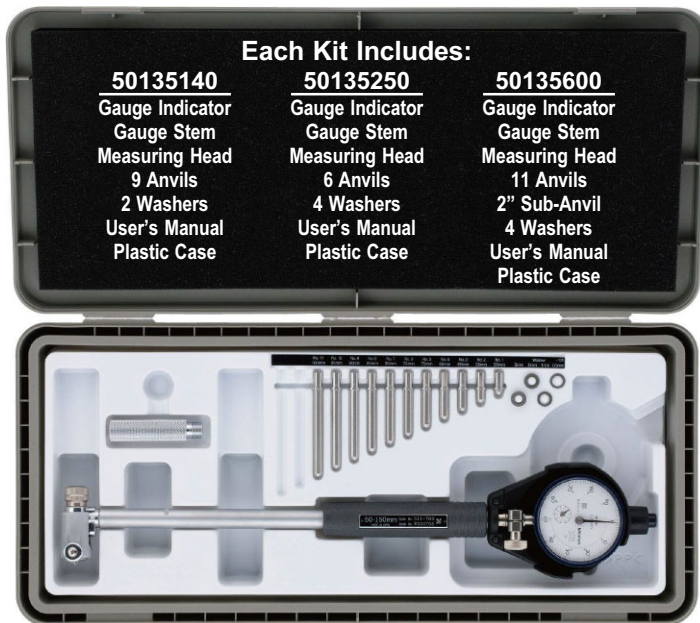

DIAL BORE GAUGES

Mitutoyo

FOR MEASURING PLASTICIZING BARREL BORES

MORE ACCURATE • MORE EASILY USED • MORE DURABLE

FEATURES

- AGD Group 2 bore gauge indicator with .0001 graduations.
- Longer effective stroke (than conventional products).
- Carbide-ball contact point and anvil tip ensure high durability and wear resistance with smoother action.
- High-accuracy measurement is aided by a large grip that reduces heat transfer from the operator's hand by 50%.
- Interchangeable 0.5mm thick washers are supplied as standard accessories to enable setting in small steps.
- Extension Rods can be attached for deeper measurements.

3 Kits Available

Each Kit Includes:

50135140	50135250	50135600
Gauge Indicator	Gauge Indicator	Gauge Indicator
Gauge Stem	Gauge Stem	Gauge Stem
Measuring Head	Measuring Head	Measuring Head
9 Anvils	6 Anvils	11 Anvils
2 Washers	4 Washers	2" Sub-Anvil
User's Manual	User's Manual	4 Washers
Plastic Case	Plastic Case	User's Manual
		Plastic Case

Plastic Case included.

Carbide Contact Points!

Technical Data

Accuracy: .00008"
 Repeatability: .00002"
 Adjacent error: .00004"

Everything you need to perform close tolerance I.D. measurements.

Contoured grip improves accuracy during prolonged use.

— 4 LENGTHS* —
 10", 20", 30" & 40" LONG

Wooden Case included.

PART NO.	FOR USE WITH	LENGTH	PRICE
DBX10140	50135140	9.84"	\$162.45
DBX20140		19.69"	\$256.00
DBX10600	50135250 50135600	9.84"	\$193.90
DBX20600		19.69"	\$314.65
DBX30600		29.53"	\$418.60
DBX40600		39.37"	\$564.65