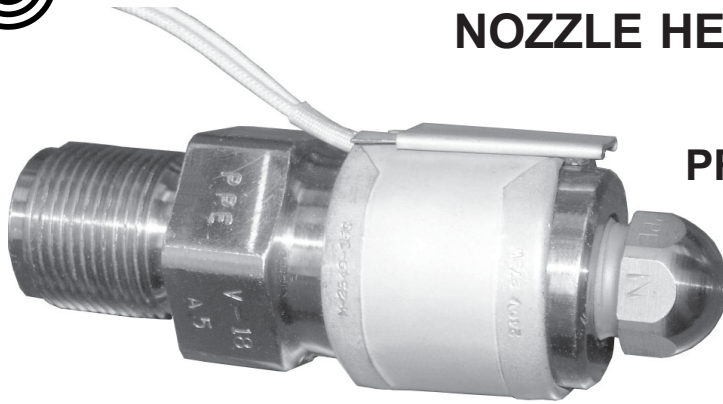

# PREMIUM TAPERED WEDGE-LOCK NOZZLE HEATER BANDS

**LOW PROFILE**

**HAVE A TIGHT SPOT? GIVE YOURSELF A WEDGIE!**

- WEDGE LOCK FRICTION FIT KEY ELIMINATES TABS OR STRAPS.
- LOW PROFILE ADDS ONLY 3/32" TO YOUR OUTSIDE DIAMETER

- TAPERED WEDGE SLIDES ON FROM FRONT, LEADS EXIT TOWARD REAR.
- 10" FLEXIBLE LEADS STANDARD. MAXIMUM WATT DENSITY

SIZES I.D. X WIDTH	VOLTS	WATTS	PART NO.	QUANTITY PRICES	
				1-11	12+
1-1/2" X 4"	240	600	M-2968-16C	\$19.90	\$18.85
1-1/2" X 5"	120	700	M-2836-16C	\$21.25	\$20.15
1-1/2" X 5"	240	700	M-2837-16C	\$21.25	\$20.15
1-3/4" X 1"	120	200	M-10547-16C	\$16.75	\$15.90
1-3/4" X 1"	240	200	M-10548-16C	\$16.75	\$15.90
1-3/4" X 1-1/2"	120	275	M-2838-16C	\$16.75	\$15.90
1-3/4" X 1-1/2"	240	275	M-2839-16C	\$16.70	\$15.85
1-3/4" X 2"	120	375	M-27071-16C	\$17.00	\$16.10
1-3/4" X 2"	240	375	M-27072-16C	\$17.00	\$16.10
1-3/4" X 3"	120	500	M-2840-16C	\$17.85	\$17.05
1-3/4" X 3"	240	500	M-2841-16C	\$17.85	\$17.05
2" X 1"	120	200	M-8615-16C	\$17.45	\$16.30
2" X 1"	240	200	M-23390-16C	\$15.60	\$14.60
2" X 1-1/2"	120	300	M-23391-16C	\$16.75	\$15.90
2" X 1-1/2"	240	300	M-8571-16C	\$16.75	\$15.90

SIZES I.D. X WIDTH	VOLTS	WATTS	PART NO.	QUANTITY PRICES	
				1-11	12+
2 X 3	120	600	M-27074-16C	<del>\$20.15</del>	<del>\$19.35</del>
3 X 2	120	600	M-27079-16C	<del>\$17.65</del>	<del>\$16.90</del>
3 X 3	120	900	M-23392-16C	<del>\$20.75</del>	<del>\$19.90</del>
1 5/8 Hex X 3/4	120	125	M-2842-16C	<del>\$16.85</del>	<del>\$16.15</del>
1 5/8 Hex X 3/4	240	125	M-2843-16C	<del>\$16.85</del>	<del>\$16.15</del>