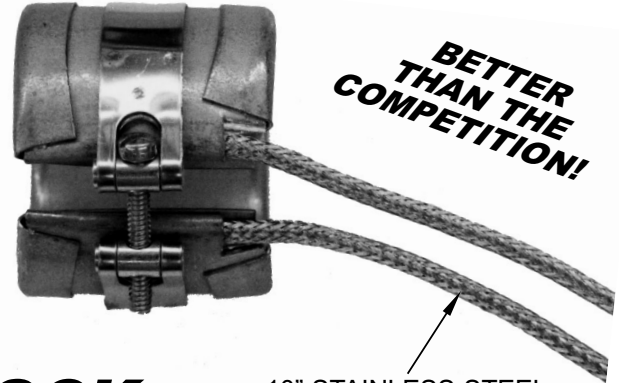

PREMIUM METRIC MICA HEATER BANDS

METRIC SIZED FOR PROPER FIT

- HIGH QUALITY INORGANIC SHEET MICA USED.
- MADE IN THE U.S.A.
- 10" BRAIDED STAINLESS STEEL LEADS.
- SPECIAL LOWER PROFILE BARREL NUT STRAP AND SCREWS USED. ADDS ONLY 7/32" TO OUTSIDE DIA. NO NUTS TO LOSE.
- LEADS EXIT AT END OF BAND WHICH BRINGS HEAT ZONE CLOSER TO THE GAP.
- REDUCES COLD SPOT!

**BETTER
THAN THE
COMPETITION!**

10" STAINLESS STEEL
BRAIDED STANDARD

ALL IN STOCK

SIZES - I.D. x WIDTH		VOLTS	WATTS	PART NO.	QUANTITY PRICE EACH	
MILLIMETERS	INCHES				1 - 11	12+
30 x 30	1.181 x 1.181	120	100	M-41839-1	\$12.60	\$12.30
30 x 30	1.181 x 1.181	240	100	M-41840-1		
30 x 38	1.181 x 1.496	120	130	M-41841-1	\$12.60	\$12.30
30 x 38	1.181 x 1.496	240	130	M-41842-1		
35 x 16	1.378 x 0.630	240	60	M-41844-1	\$12.60	\$12.30
35 x 22	1.378 x 0.866	120	85	M-41845-1	\$12.60	\$12.30
35 x 22	1.378 x 0.866	240	85	M-41846-1		
35 x 25	1.378 x 0.984	120	100	M-41847-1	\$12.60	\$12.30
35 x 25	1.378 x 0.984	240	100	M-41848-1		
45 x 25	1.772 x 0.984	120	140	M-41849-1	\$12.60	\$12.30
45 x 25	1.772 x 0.984	240	140	M-41850-1		
45 x 30	1.772 x 1.181	120	250	M-41851-1	\$13.65	\$13.35
45 x 30	1.772 x 1.181	240	250	M-41852-1		
48 x 22	1.889 x 0.866	120	220	M-41853-1	\$12.60	\$12.30
48 x 22	1.889 x 0.866	240	220	M-41854-1		
50 x 18	1.969 x 0.709	120	120	M-41855-1	\$12.60	\$12.30
50 x 18	1.969 x 0.709	240	120	M-41856-1		
50 x 34	1.969 x 1.339	120	275	M-41857-1	\$15.05	\$14.75
50 x 34	1.969 x 1.339	240	275	M-41858-1		
52 x 34	2.047 x 1.339	120	200	M-41859-1	\$15.05	\$14.75
52 x 34	2.047 x 1.339	240	200	M-41860-1		
56 x 22	2.205 x 0.866	120	250	M-41861-1	\$14.85	\$14.60
56 x 22	2.205 x 0.866	240	250	M-41862-1		
60 x 22	2.362 x 0.866	120	275	M-41863-1	\$14.85	\$14.60
60 x 22	2.362 x 0.866	240	275	M-41864-1		
65 x 20	2.559 x 0.787	120	150	M-41865-1	\$14.85	\$14.60
65 x 20	2.559 x 0.787	240	150	M-41866-1		
65 x 22	2.559 x 0.866	120	275	M-41867-1	\$14.85	\$14.60
65 x 22	2.559 x 0.866	240	275	M-41868-1		