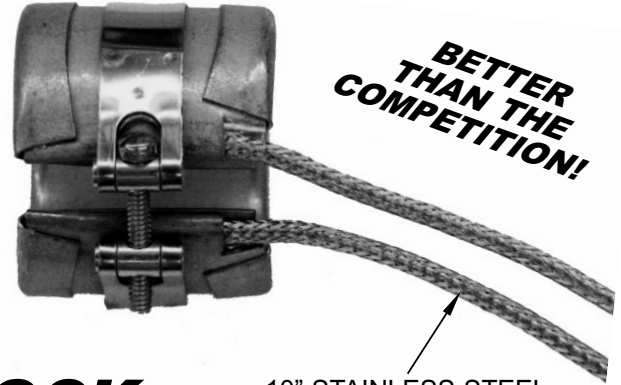

PREMIUM METRIC MICA HEATER BANDS

METRIC SIZED FOR PROPER FIT

- HIGH QUALITY INORGANIC SHEET MICA USED.
- MADE IN THE U.S.A.
- 10" BRAIDED STAINLESS STEEL LEADS.
- SPECIAL LOWER PROFILE BARREL NUT STRAP AND SCREWS USED. ADDS ONLY 7/32" TO OUTSIDE DIA. NO NUTS TO LOSE.
- LEADS EXIT AT END OF BAND WHICH BRINGS HEAT ZONE CLOSER TO THE GAP.
- REDUCES COLD SPOT!

**BETTER
THAN THE
COMPETITION!**

10" STAINLESS STEEL
BRAIDED STANDARD

ALL IN STOCK

SIZES - I.D. x WIDTH		VOLTS	WATTS	PART NO.	QUANTITY PRICE EACH	
MILLIMETERS	INCHES				1 - 11	12+
30 x 30	1.181 x 1.181	120	100	M-41839-1	\$12.60	\$12.30
30 x 30	1.181 x 1.181	240	100	M-41840-1		
30 x 38	1.181 x 1.496	120	130	M-41841-1	\$12.60	\$12.30
30 x 38	1.181 x 1.496	240	130	M-41842-1		
35 x 16	1.378 x 0.630	240	60	M-41844-1	\$12.60	\$12.30
35 x 22	1.378 x 0.866	120	85	M-41845-1	\$12.60	\$12.30
35 x 22	1.378 x 0.866	240	85	M-41846-1		
35 x 25	1.378 x 0.984	120	100	M-41847-1	\$12.60	\$12.30
35 x 25	1.378 x 0.984	240	100	M-41848-1		
45 x 25	1.772 x 0.984	120	140	M-41849-1	\$12.60	\$12.30
45 x 25	1.772 x 0.984	240	140	M-41850-1		
45 x 30	1.772 x 1.181	120	250	M-41851-1	\$13.65	\$13.35
45 x 30	1.772 x 1.181	240	250	M-41852-1		
48 x 22	1.889 x 0.866	120	220	M-41853-1	\$12.60	\$12.30
48 x 22	1.889 x 0.866	240	220	M-41854-1		
50 x 18	1.969 x 0.709	120	120	M-41855-1	\$12.60	\$12.30
50 x 18	1.969 x 0.709	240	120	M-41856-1		
50 x 34	1.969 x 1.339	120	275	M-41857-1	\$15.05	\$14.75
50 x 34	1.969 x 1.339	240	275	M-41858-1		
52 x 34	2.047 x 1.339	120	200	M-41859-1	\$15.05	\$14.75
52 x 34	2.047 x 1.339	240	200	M-41860-1		
56 x 22	2.205 x 0.866	120	250	M-41861-1	\$14.85	\$14.60
56 x 22	2.205 x 0.866	240	250	M-41862-1		
60 x 22	2.362 x 0.866	120	275	M-41863-1	\$14.85	\$14.60
60 x 22	2.362 x 0.866	240	275	M-41864-1		
65 x 20	2.559 x 0.787	120	150	M-41865-1	\$14.85	\$14.60
65 x 20	2.559 x 0.787	240	150	M-41866-1		
65 x 22	2.559 x 0.866	120	275	M-41867-1	\$14.85	\$14.60
65 x 22	2.559 x 0.866	240	275	M-41868-1		