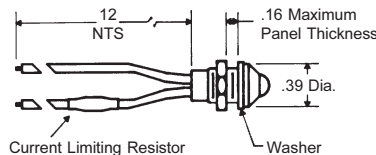

PH31

REQUIRES A .312 DIA. HOLE