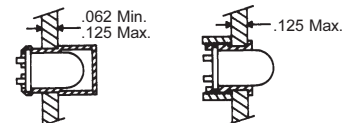

CRPH

ONE PIECE RED LENS TWO PIECE MOUNTING CLIP

REQUIRES A .250 DIA. HOLE