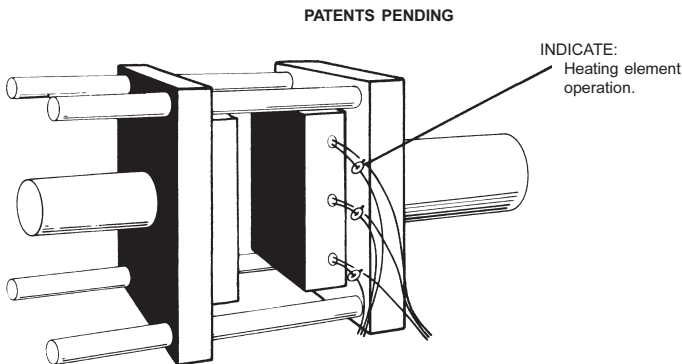

AUTOMATIC CURRENT INDICATORS

TYPICAL APPLICATIONS & SIZES

REMOTE LED:

Current Ring Indicator with wire leads.
Part Number CR516WL

The CR516WL consists of the same current transformers as the basic CR516 except that wire leads are attached in place of the LED. The electrical specifications are identical to the basic CR516.

This version provides many varied applications:

REMOTE LED: The leads may be attached directly to the CRPH for a remote indication of current flow. A variable resistor (not furnished) may be installed in one of the leads to change the turn on point of the LED.
CURRENT METER: The leads may be attached to a high impedance AC volt meter to indicate actual current levels. A load resistor (not furnished) is required to be placed across the two leads.

Indicating range:

- 2 to 100 amp with one wire pass
- 2.5 to 25 amp with two passes

Proportionally more sensitive with additional wire passes.

LED Panel Holder.

Part Number CRPH

This Panel Holder is attached directly to the CR516WL to provide a remote indication of current flow. The Panel Holder requires only a 1/4 inch diameter hole for mounting. The holder is constructed from black nylon and is held in place with the plastic locking tabs. A current limiting resistor is installed in one of the leads. The Panel LED may be attached with up to 200 feet of #16 AWG wire.

Detailed technical and installation data is supplied with each unit.

PROCESS HEATING