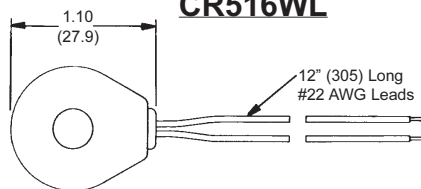

AUTOMATIC CURRENT INDICATORS

TYPICAL APPLICATIONS & SIZES

REMOTE LED:

Current Ring Indicator with wire leads.
Part Number CR516WL

The CR516WL consists of the same current transformers as the basic CR516 except that wire leads are attached in place of the LED. The electrical specifications are identical to the basic CR516.

This version provides many varied applications:

REMOTE LED: The leads may be attached directly to the CRPH for a remote indication of current flow. A variable resistor (not furnished) may be installed in one of the leads to change the turn on point of the LED.
CURRENT METER: The leads may be attached to a high impedance AC volt meter to indicate actual current levels. A load resistor (not furnished) is required to be placed across the two leads.

Indicating range:

- 2 to 100 amp with one wire pass
- 2.5 to 25 amp with two passes

Proportionally more sensitive with additional wire passes.

LED Panel Holder.

Part Number CRPH

This Panel Holder is attached directly to the CR516WL to provide a remote indication of current flow. The Panel Holder requires only a 1/4 inch diameter hole for mounting. The holder is constructed from black nylon and is held in place with the plastic locking tabs. A current limiting resistor is installed in one of the leads. The Panel LED may be attached with up to 200 feet of #16 AWG wire.

Detailed technical and installation data is supplied with each unit.

SPECIFICATIONS

CR516 & CR516G

CR516WL

PH31

REQUIRES A .312 DIA. HOLE

MB516

CRPH

ONE PIECE RED LENS TWO PIECE MOUNTING CLIP

REQUIRES A .250 DIA. HOLE

PLASTIC PROCESS EQUIPMENT, INC.

www.ppe.com • e-mail: sales@ppe.com

PPE WEST 6385 Montessori Street, Las Vegas, Nevada 89113
702-433-6385 • 800-258-8877 • Fax: 702-433-6388