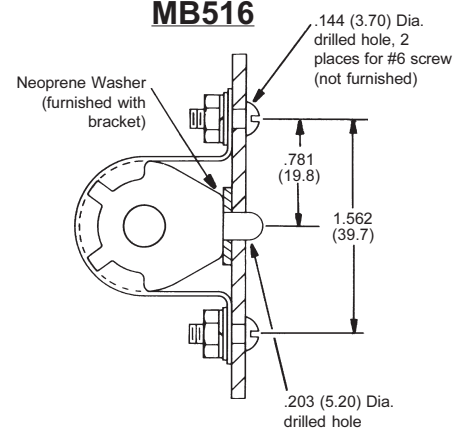

AUTOMATIC CURRENT INDICATORS

TYPICAL APPLICATIONS & SIZES

REMOTE LED:

Current Ring Indicator with wire leads.
Part Number CR516WL

The CR516WL consists of the same current transformers as the basic CR516 except that wire leads are attached in place of the LED. The electrical specifications are identical to the basic CR516.

This version provides many varied applications:

REMOTE LED: The leads may be attached directly to the CRPH for a remote indication of current flow. A variable resistor (not furnished) may be installed in one of the leads to change the turn on point of the LED.
CURRENT METER: The leads may be attached to a high impedance AC volt meter to indicate actual current levels. A load resistor (not furnished) is required to be placed across the two leads.

Indicating range:

- 2 to 100 amp with one wire pass
- 2.5 to 25 amp with two passes

Proportionally more sensitive with additional wire passes.

LED Panel Holder.

Part Number CRPH

This Panel Holder is attached directly to the CR516WL to provide a remote indication of current flow. The Panel Holder requires only a 1/4 inch diameter hole for mounting. The holder is constructed from black nylon and is held in place with the plastic locking tabs. A current limiting resistor is installed in one of the leads. The Panel LED may be attached with up to 200 feet of #16 AWG wire.

Detailed technical and installation data is supplied with each unit.

SPECIFICATIONS

CR516 & CR516G

CR516WL

PH31

REQUIRES A .312 DIA. HOLE

MB516

CRPH

ONE PIECE RED LENS TWO PIECE MOUNTING CLIP

REQUIRES A .250 DIA. HOLE

PLASTIC PROCESS EQUIPMENT, INC.

www.ppe.com • e-mail: sales@ppe.com

PPE WEST 6385 Montessori Street, Las Vegas, Nevada 89113
702-433-6385 • 800-258-8877 • Fax: 702-433-6388