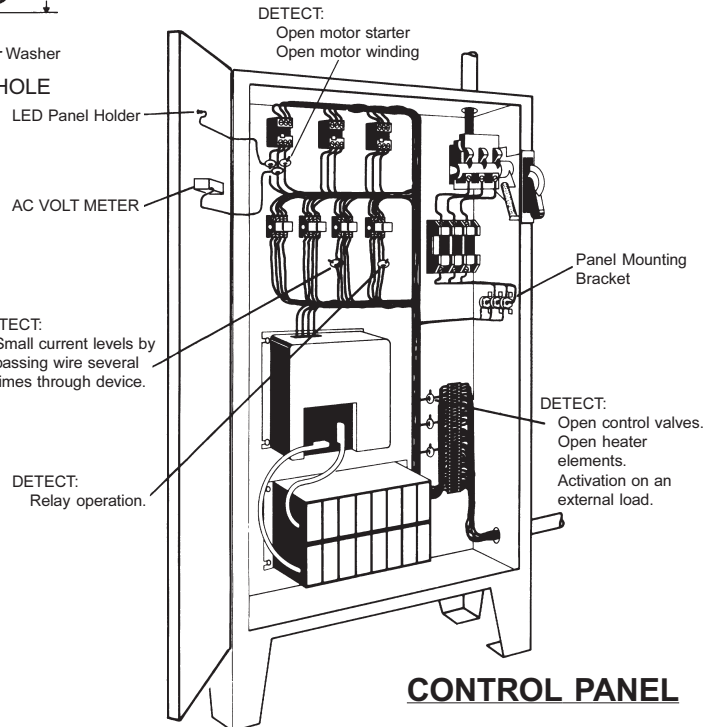

#### CRPH

ONE PIECE RED LENS TWO PIECE MOUNTING CLIP

REQUIRES A .250 DIA. HOLE

**CONTROL PANEL**