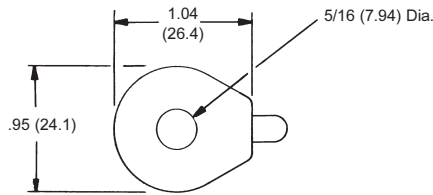

SPECIFICATIONS

CR516 & CR516G