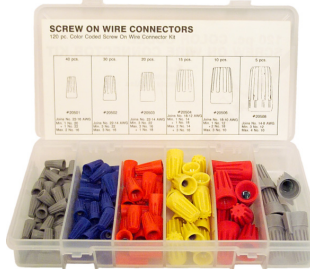

CARTRIDGE TYPE PROBE HEATERS

FOR D-M-E AUTO-FIXED PROBES

IN STOCK!

PPE Cartridge Probe Heaters are exact replacements for D-M-E auto fixed probes. They are the same or better quality than the original O.E.M. type.

ASSORTED BOXED CONNECTOR KITS

FAST - PERMANENT - SIMPLE TO USE

BUTT CONNECTORS (INSULATED)

170 pc. Butt Connector Kit
VINYL & NYLON MIX
25 pcs. - 12-10 Vinyl
25 pcs. - 12-10 Nylon
30 pcs. - 16-14 Vinyl
30 pcs. - 16-14 Nylon
30 pcs. - 22-16 Vinyl
30 pcs. - 22-16 Nylon

PART NO. 170BC \$21.15

SCREW ON WIRE CONNECTORS (WIRE NUTS)

120 pc. Screw on Wire Connector Kit
40 pcs. grey 22-16
30 pcs. blue 22-14
20 pcs. orange 22-14
15 pcs. yellow 18-12
10 pcs. red 18-10
5 pcs. grey 14-8

PART NO. GB120 \$14.00

SOLDERLESS WIRE CONNECTORS

175 pc. Solderless Wire Connector Kits
4 pcs. - 12-10 Butt Splice
4 pcs. - 12-10 #10 Ring
4 pcs. - 12-10 C," Ring
11 pcs. - 16-14 Butt Splice
11 pcs. - 16-14 #6 Ring
11 pcs. - 16-14 #8 Ring
11 pcs. - 16-14 #10 Ring
9 pcs. - 16-14 Zlv" Ring