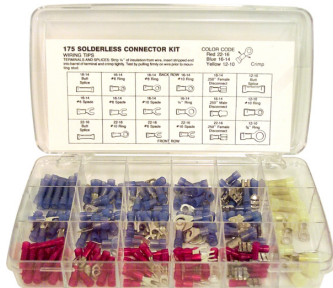

ASSORTED BOXED CONNECTOR KITS

FAST - PERMANENT - SIMPLE TO USE

BUTT CONNECTORS (INSULATED)

170 pc. Butt Connector Kit
VINYL & NYLON MIX
25 pcs. - 12-10 Vinyl
25 pcs. - 12-10 Nylon
30 pcs. - 16-14 Vinyl
30 pcs. - 16-14 Nylon
30 pcs. - 22-16 Vinyl
30 pcs. - 22-16 Nylon

PART NO. 170BC \$21.15

SCREW ON WIRE CONNECTORS (WIRE NUTS)

120 pc. Screw on Wire Connector Kit
40 pcs. grey 22-16
30 pcs. blue 22-14
20 pcs. orange 22-14
15 pcs. yellow 18-12
10 pcs. red 18-10
5 pcs. grey 14-8

PART NO. GB120 \$14.00

SOLDERLESS WIRE CONNECTORS

175 pc. Solderless Wire Connector Kits
4 pcs. - 12-10 Butt Splice
4 pcs. - 12-10 #10 Ring
4 pcs. - 12-10 C," Ring
11 pcs. - 16-14 Butt Splice
11 pcs. - 16-14 #6 Ring
11 pcs. - 16-14 #8 Ring
11 pcs. - 16-14 #10 Ring
9 pcs. - 16-14 Zlv" Ring

PART NO. 175N Nylon \$28.90

11 pcs. - 16-14 #6 Spade
11 pcs. - 16-14 #8 Spade
11 pcs. - 16-14 #10 Spade
11 pcs. - 16-14 .250 Male Disconnect
11 pcs. - 16-14 .250 Female Disconnect
11 pcs. - 22-16 Butt Splice
11 pcs. - 22-16 #10 Ring
11 pcs. - 22-16 #6 Spade
11 pcs. - 22-16 #10 Spade
11 pcs. - 22-16 .250 Female Disconnect