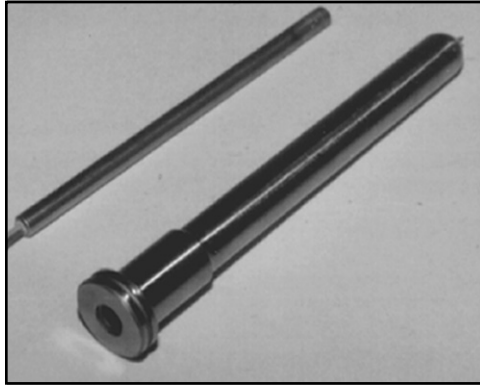

CARTRIDGE TYPE PROBE HEATERS

FOR D-M-E AUTO-FIXED PROBES

IN STOCK!

PPE Cartridge Probe Heaters are exact replacements for D-M-E auto fixed probes. They are the same or better quality than the original O.E.M. type.

LOWEST PRICES

THERMOCOUPLE PROBE HEATERS
1/4 DIA., 240 VOLTS, TYPE J GROUNDED T.C., 36" LEADS

PPE PART NO.	D-M-E PART NO.	FOR PROBE NO.	WATTS	LENGTH	PRICE EA.
2CL3A/PBU36	AFTC-213-2	AFP(N)-310	150	3.00	\$37.00
2CL3G/PCJ36	AFTC-214-2	AFP(N)-410	220	3.75	\$39.00
2CL4G/PCU36	AFTC-215-2	AFP(N)-510	275	4.75	\$41.60
2CL5G/PDK36	AFTC-216-2	AFP(N)-610	350	5.75	\$44.50

ASSORTED BOXED CONNECTOR KITS

FAST - PERMANENT - SIMPLE TO USE

BUTT CONNECTORS (INSULATED)

170 pc. Butt Connector Kit
VINYL & NYLON MIX
25 pcs. - 12-10 Vinyl
25 pcs. - 12-10 Nylon
30 pcs. - 16-14 Vinyl
30 pcs. - 16-14 Nylon
30 pcs. - 22-16 Vinyl
30 pcs. - 22-16 Nylon

PART NO. 175N Nylon \$28.90

11 pcs. - 16-14 #6 Spade
11 pcs. - 16-14 #8 Spade
11 pcs. - 16-14 #10 Spade
11 pcs. - 16-14 .250 Male Disconnect
11 pcs. - 16-14 .250 Female Disconnect
11 pcs. - 22-16 Butt Splice
11 pcs. - 22-16 #10 Ring
11 pcs. - 22-16 #6 Spade
11 pcs. - 22-16 #10 Spade
11 pcs. - 22-16 .250 Female Disconnect