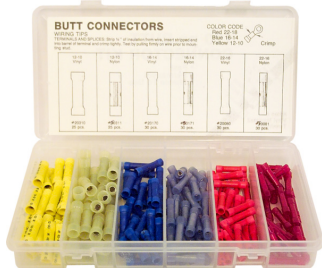

CARTRIDGE TYPE PROBE HEATERS

FOR D-M-E AUTO-FIXED PROBES

IN STOCK!

PPE Cartridge Probe Heaters are exact replacements for D-M-E auto fixed probes. They are the same or better quality than the original O.E.M. type.

LOWEST PRICES

THERMOCOUPLE PROBE HEATERS
1/4 DIA., 240 VOLTS, TYPE J GROUNDED T.C., 36" LEADS

PPE PART NO.	D-M-E PART NO.	FOR PROBE NO.	WATTS	LENGTH	PRICE EA.
2CL3A/PBU36	AFTC-213-2	AFP(N)-310	150	3.00	\$37.00
2CL3G/PCJ36	AFTC-214-2	AFP(N)-410	220	3.75	\$39.00
2CL4G/PCU36	AFTC-215-2	AFP(N)-510	275	4.75	\$41.60
2CL5G/PDK36	AFTC-216-2	AFP(N)-610	350	5.75	\$44.50

ASSORTED BOXED CONNECTOR KITS

FAST - PERMANENT - SIMPLE TO USE

BUTT CONNECTORS (INSULATED)

170 pc. Butt Connector Kit
VINYL & NYLON MIX
25 pcs. - 12-10 Vinyl
25 pcs. - 12-10 Nylon
30 pcs. - 16-14 Vinyl
30 pcs. - 16-14 Nylon
30 pcs. - 22-16 Vinyl
30 pcs. - 22-16 Nylon