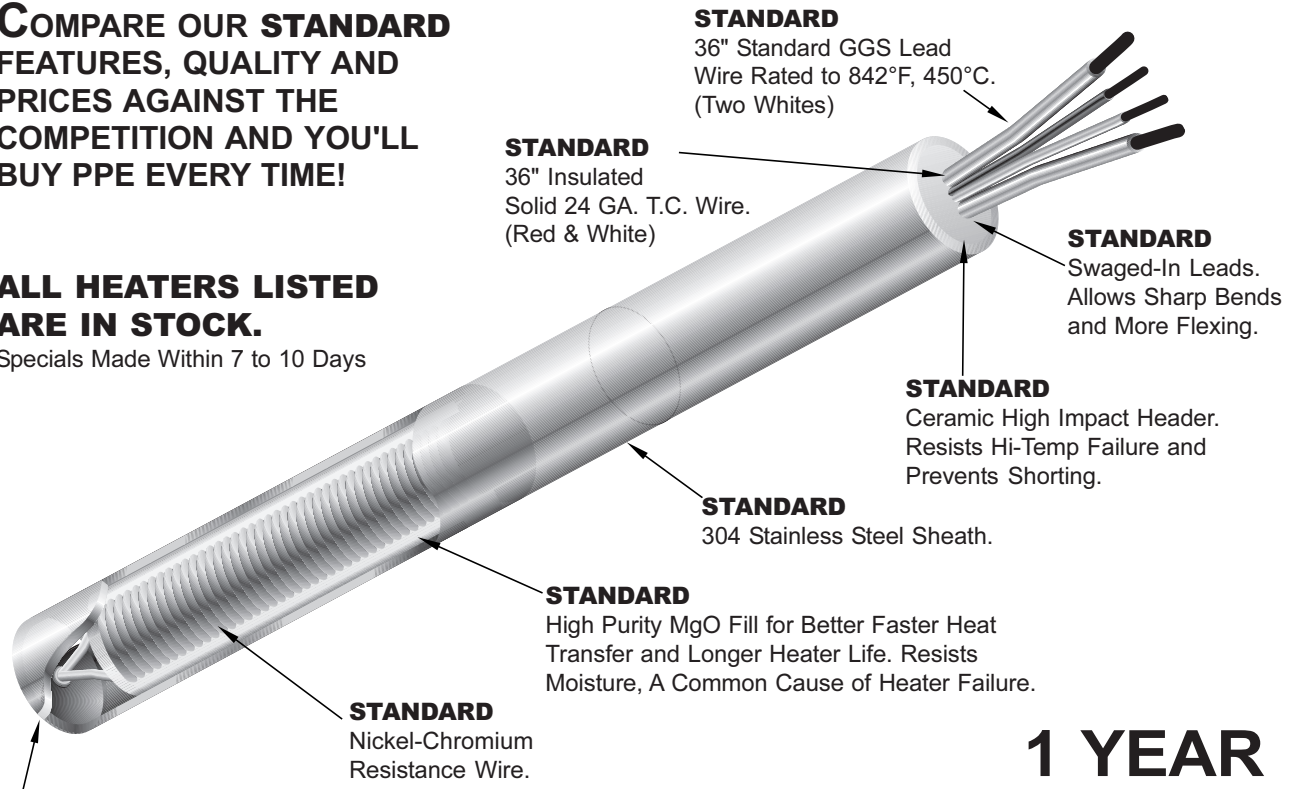

PREMIUM CARTRIDGE HEATERS WITH BUILT-IN TC

TYPE J INTERNAL THERMOCOUPLE BUILT INTO THE END DISC

COMPARE OUR STANDARD FEATURES, QUALITY AND PRICES AGAINST THE COMPETITION AND YOU'LL BUY PPE EVERY TIME!

ALL HEATERS LISTED ARE IN STOCK.

Specials Made Within 7 to 10 Days

STANDARD
36" Standard GGS Lead Wire Rated to 842°F, 450°C. (Two Whites)

STANDARD
36" Insulated Solid 24 GA. T.C. Wire. (Red & White)

STANDARD
Swaged-In Leads. Allows Sharp Bends and More Flexing.

STANDARD
Ceramic High Impact Header. Resists Hi-Temp Failure and Prevents Shorting.

STANDARD
304 Stainless Steel Sheath.

STANDARD
High Purity MgO Fill for Better Faster Heat Transfer and Longer Heater Life. Resists Moisture, A Common Cause of Heater Failure.

STANDARD
Nickel-Chromium Resistance Wire.

STANDARD
Welded End-Disc with Grounded Thermocouple Junction. Welded Disc Gives Positive Seal.

MADE IN

U.S.A.

1 YEAR GUARANTEE

MADE IN THE USA UNDER STRICT MANUFACTURING SPECIFICATIONS USING ONLY HIGH QUALITY COMPONENTS!