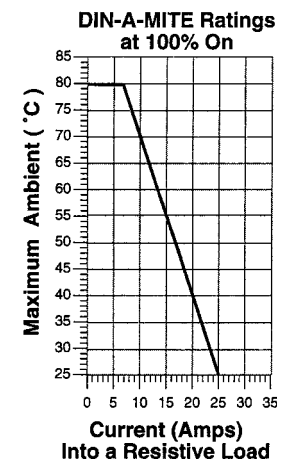

WATLOW DIN-A-MITE® POWER CONTROLS

SCR POWER CONTROLS

FEATURES AND BENEFITS

- DIN rail or surface mountable.
- Compact design with integrated heat sink.
- Variable time base provides the tightest temperature control possible.
- Works with 4-20mA output temperature controls.
- Extends heater life.
- Allows use of higher than normal watt densities.

GENERAL DESCRIPTION

When used in conjunction with a 4-20mA output temperature controller, SCR Power Controllers provide the tightest temperature control available. By controlling each cycle (60 per second), an SCR Power Controller can vary the effective power to a heater, providing a dimmer switch effect (called cycle proportioning). This places less thermal stress on heaters than traditional temperature controls, which are either full on or full off. In addition to increasing heater life, this also reduces or eliminates over/undershooting.

STYLE A - Single Phase, 18A

PART NO.	CAPACITY	OUTPUT VOLTAGE	PHASE	PRICE
DA10-24F0-0000	18A	120-240VAC	1Ø	$135.15
DA10-60F0-0000	18A	277-600VAC	1Ø	$140.66

Style A

STYLE B - Single and Three Phase, up to 35A

PART NO.	CAPACITY	OUTPUT VOLTAGE	PHASE	PRICE
DB10-24F0-0000	35A	120-240VAC	1Ø	$177.44
DB10-60F0-0000	35A	277-600VAC	1Ø	$182.95
DB20-24F0-0000	25A	120-240VAC	3Ø-2LEG	$206.85
DB20-60F0-0000	25A	277-600VAC	3Ø-2LEG	$217.88
DB30-24F0-0000	17A	120-240VAC	3Ø-3LEG	$250.00
DB30-60F0-0000	17A	277-600VAC	3Ø-3LEG	$266.61

SAFE TO HANDLE
The DIN-A-MITE's touch-safe exterior protects hands from electric shock. It's completely safe to handle.

Style B

SBL Burst Firing Card - Connect the SBL Burst Firing Card to any industry standard, DC input solid state relay and a 4-20mA output temperature controller for a low-cost SCR solution. Part Number SBL $124.00