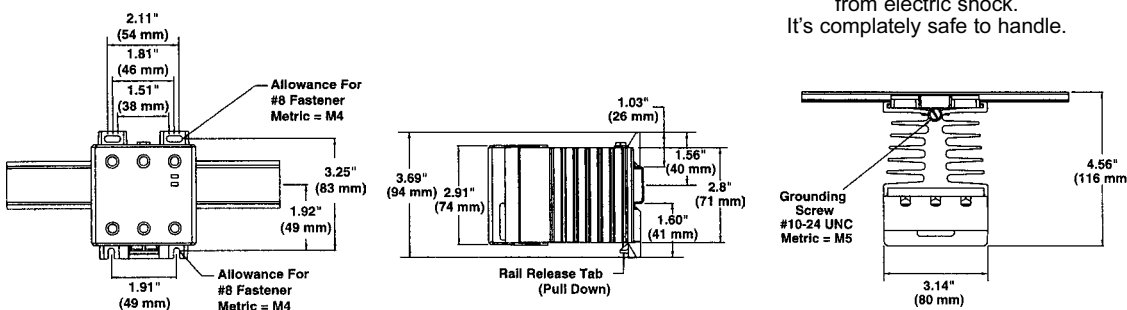

STYLE B - Single and Three Phase, up to 35A

PART NO.	CAPACITY	OUTPUT VOLTAGE	PHASE	PRICE
DB10-24F0-0000	35A	120-240VAC	1Ø	$177.44
DB10-60F0-0000	35A	277-600VAC	1Ø	$182.95
DB20-24F0-0000	25A	120-240VAC	3Ø-2LEG	$206.85
DB20-60F0-0000	25A	277-600VAC	3Ø-2LEG	$217.88
DB30-24F0-0000	17A	120-240VAC	3Ø-3LEG	$250.00
DB30-60F0-0000	17A	277-600VAC	3Ø-3LEG	$266.61

SAFE TO HANDLE
The DIN-A-MITE's touch-safe exterior protects hands from electric shock. It's completely safe to handle.