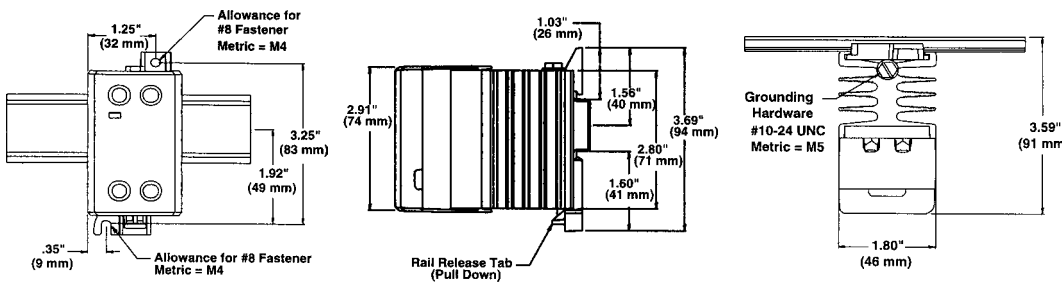

### STYLE A - Single Phase, 18A

PART NO.	CAPACITY	OUTPUT VOLTAGE	PHASE	PRICE
DA10-24F0-0000	18A	120-240VAC	1Ø	\$135.15
DA10-60F0-0000	18A	277-600VAC	1Ø	\$140.66