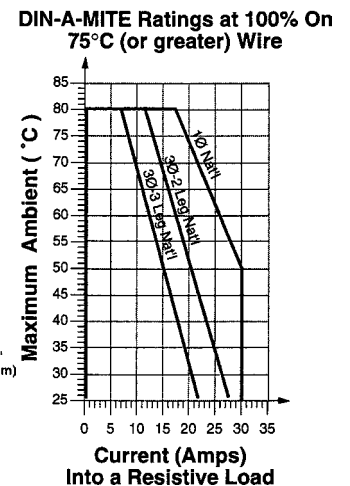

Style B

SBL Burst Firing Card - Connect the SBL Burst Firing Card to any industry standard, DC input solid state relay and a 4-20mA output temperature controller for a low-cost SCR solution. Part Number SBL $124.00

PLASTIC PROCESS EQUIPMENT, INC.

6385 Montessouri Street, Las Vegas, Nevada 89113
702-433-6385 • 800-258-8877 • Fax: 702-433-6388

11218 Challenger Avenue, Odessa, Florida 33556
727-834-8888 • 800-282-6783 • Fax: 727-834-8873

8303 CORPORATE PARK DRIVE, MACEDONIA (Cleveland), OHIO 44056, USA

216-367-7000 • Toll Free: 800-321-0562 • Fax: 216-367-7022 • Order Fax: 800-223-8305

www.ppe.com • e-mail: sales@ppe.com

Toll Free: USA, Canada & Mexico
800-362-0706