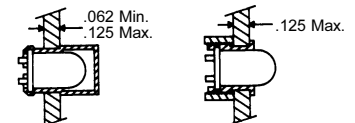

CRPH

ONE PIECE RED LENS TWO PIECE MOUNTING CLIP

REQUIRES A .250 DIA. HOLE