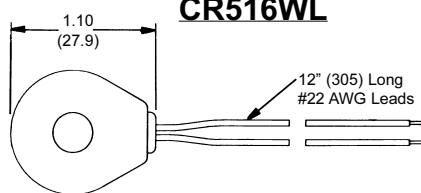

AUTOMATIC CURRENT INDICATORS

TYPICAL APPLICATIONS & SIZES

REMOTE LED:

Current Ring Indicator with wire leads.
Part Number CR516WL

The CR516WL consists of the same current transformers as the basic CR516 except that wire leads are attached in place of the LED. The electrical specifications are identical to the basic CR516.

This version provides many varied applications:

REMOTE LED: The leads may be attached directly to the CRPH for a remote indication of current flow. A variable resistor (not furnished) may be installed in one of the leads to change the turn on point of the LED.
CURRENT METER: The leads may be attached to a high impedance AC volt meter to indicate actual current levels. A load resistor (not furnished) is required to be placed across the two leads.

Indicating range:

- 2 to 100 amp with one wire pass
- 2.5 to 25 amp with two passes

Proportionally more sensitive with additional wire passes.

LED Panel Holder.

Part Number CRPH

This Panel Holder is attached directly to the CR516WL to provide a remote indication of current flow. The Panel Holder requires only a 1/4 inch diameter hole for mounting. The holder is constructed from black nylon and is held in place with the plastic locking tabs. A current limiting resistor is installed in one of the leads. The Panel LED may be attached with up to 200 feet of #16 AWG wire.

Detailed technical and installation data is supplied with each unit.

SPECIFICATIONS

CR516 & CR516G

CR516WL

PH31

REQUIRES A .312 DIA. HOLE

MB516

CRPH

ONE PIECE RED LENS TWO PIECE MOUNTING CLIP

REQUIRES A .250 DIA. HOLE

PLASTIC PROCESS EQUIPMENT, INC.

www.ppe.com • e-mail: sales@ppe.com

PPE WEST 6385 Montessouri Street, Las Vegas, Nevada 89113
702-433-6385 • 800-258-8877 • Fax: 702-433-6388