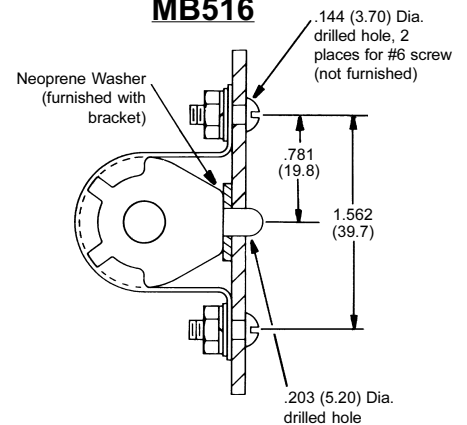

AUTOMATIC CURRENT INDICATORS

TYPICAL APPLICATIONS & SIZES

REMOTE LED:

Current Ring Indicator with wire leads.
Part Number CR516WL

The CR516WL consists of the same current transformers as the basic CR516 except that wire leads are attached in place of the LED. The electrical specifications are identical to the basic CR516.

This version provides many varied applications:

REMOTE LED: The leads may be attached directly to the CRPH for a remote indication of current flow. A variable resistor (not furnished) may be installed in one of the leads to change the turn on point of the LED.
CURRENT METER: The leads may be attached to a high impedance AC volt meter to indicate actual current levels. A load resistor (not furnished) is required to be placed across the two leads.

Indicating range:

- 2 to 100 amp with one wire pass
- 2.5 to 25 amp with two passes

Proportionally more sensitive with additional wire passes.

LED Panel Holder.

Part Number CRPH

This Panel Holder is attached directly to the CR516WL to provide a remote indication of current flow. The Panel Holder requires only a 1/4 inch diameter hole for mounting. The holder is constructed from black nylon and is held in place with the plastic locking tabs. A current limiting resistor is installed in one of the leads. The Panel LED may be attached with up to 200 feet of #16 AWG wire.

Detailed technical and installation data is supplied with each unit.

SPECIFICATIONS

CR516 & CR516G

CR516WL

PH31

REQUIRES A .312 DIA. HOLE

MB516

CRPH

ONE PIECE RED LENS TWO PIECE MOUNTING CLIP

REQUIRES A .250 DIA. HOLE

PLASTIC PROCESS EQUIPMENT, INC.

www.ppe.com • e-mail: sales@ppe.com

PPE WEST 6385 Montessouri Street, Las Vegas, Nevada 89113
702-433-6385 • 800-258-8877 • Fax: 702-433-6388