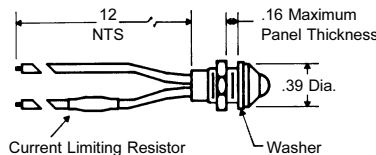

PH31

REQUIRES A .312 DIA. HOLE