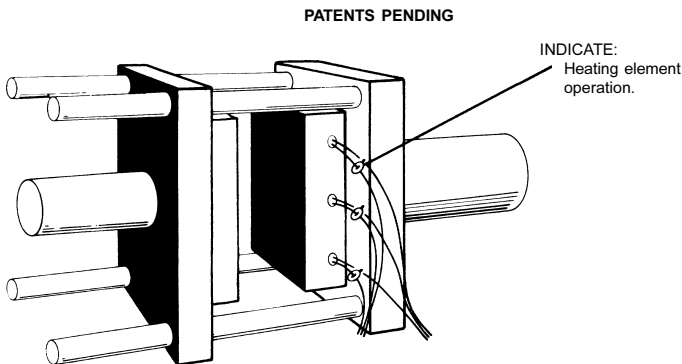

AUTOMATIC CURRENT INDICATORS

TYPICAL APPLICATIONS & SIZES

REMOTE LED:

Current Ring Indicator with wire leads.
Part Number CR516WL

The CR516WL consists of the same current transformers as the basic CR516 except that wire leads are attached in place of the LED. The electrical specifications are identical to the basic CR516.

This version provides many varied applications:

REMOTE LED: The leads may be attached directly to the CRPH for a remote indication of current flow. A variable resistor (not furnished) may be installed in one of the leads to change the turn on point of the LED.
CURRENT METER: The leads may be attached to a high impedance AC volt meter to indicate actual current levels. A load resistor (not furnished) is required to be placed across the two leads.

Indicating range:

- 2 to 100 amp with one wire pass
- 2.5 to 25 amp with two passes

Proportionally more sensitive with additional wire passes.

LED Panel Holder.

Part Number CRPH

This Panel Holder is attached directly to the CR516WL to provide a remote indication of current flow. The Panel Holder requires only a 1/4 inch diameter hole for mounting. The holder is constructed from black nylon and is held in place with the plastic locking tabs. A current limiting resistor is installed in one of the leads. The Panel LED may be attached with up to 200 feet of #16 AWG wire.

Detailed technical and installation data is supplied with each unit.

PROCESS HEATING