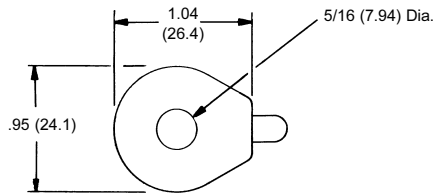

SPECIFICATIONS

CR516 & CR516G