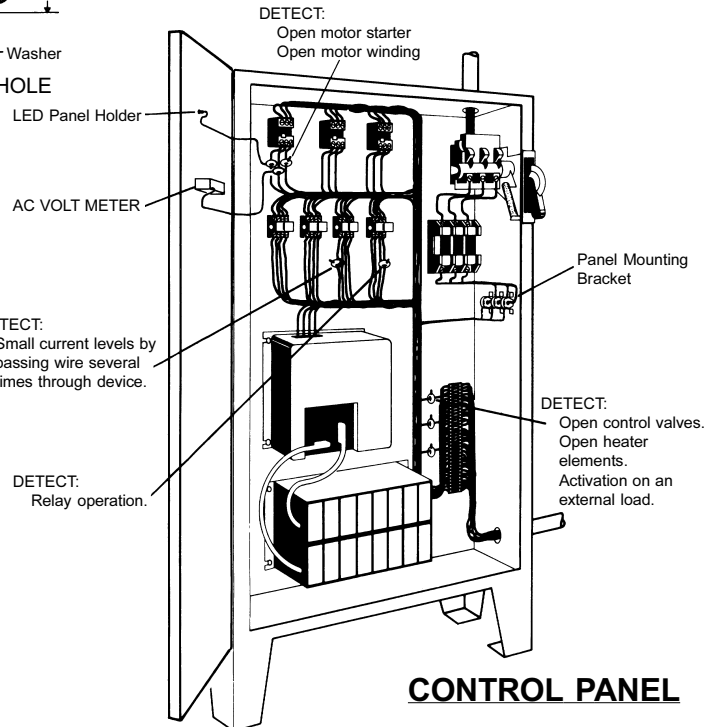

ONE PIECE RED LENS TWO PIECE MOUNTING CLIP

REQUIRES A .250 DIA. HOLE

CONTROL PANEL