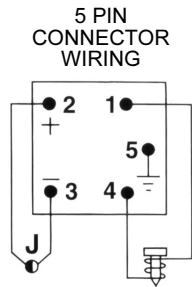

CABLES

5 PIN CABLES Combination Power and Thermocouple

CATALOG NO.	LENGTH	CABLE SHEATH	PRICES
MPTC10	10 ft. (3.0m)	SS ARMOR	\$118.00
MPTC20	20 ft. (6.1m)	SS ARMOR	\$173.00
MPTC10P	10 ft. (3.0m)	PVC	\$99.00
MPTC20P	20 ft. (6.1m)	PVC	\$149.00

TRI-ZONE CABLES Combination Power and Thermocouple

CATALOG NO.	LENGTH	PRICES
TPTC10	10 ft. (3.0m)	\$145.00
TPTC20	20 ft. (6.1m)	\$181.00

30 AMP MOLD POWER CABLES

ZONES	AMPS	PART NO.	LENGTH	PRICES
2-3	30	MPCH23C10	10'	\$257.00
		MPCH23C20	20'	\$282.00
		MPCH23C30	30'	\$317.00
5	30	MPCH5C10	10'	\$392.00
		MPCH5C20	20'	\$430.00
		MPCH5C30	30'	\$475.00
6	30	MPCH6C10	10'	\$405.00
		MPCH6C20	20'	\$458.00
		MPCH6C30	30'	\$495.00

HAN B (16 OR 24 PIN, 2 ROW) MOLD POWER CABLES

Single lever on mold end and double lever on mainframe end.

ZONES	AMPS	PART NO.	LENGTH	PRICES
8	15	GMPC8GM10	10'	\$145.00
		GMPC8GM20	20'	179.00
12	15	GMPC12GM10	10'	175.00
		GMPC12GM20	20'	220.00

HAN B (16 OR 24 PIN, 2 ROW) THERMOCOUPLE CABLES

Single lever on mold end and double lever on mainframe end.

ZONES	PART NO.	LENGTH	PRICES
8	GMTC8GM10	10'	\$142.00
	GMTC8GM20	20'	172.00
12	GMTC12GM10	10'	171.00
	GMTC12GM20	20'	215.00