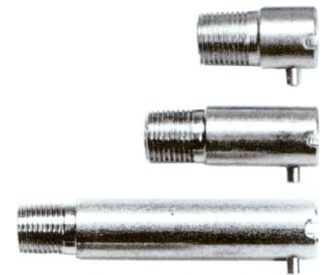

THERMOCOUPLES AND ACCESSORIES

AMERICAN
METRIC
Types J, K
or RTD
and all other
specials

**ADJUSTABLE DEPTH
THERMOCOUPLE**

**HOT MELT
NOZZLE THERMOCOUPLES**

**SPADE TYPE SURFACE
THERMOCOUPLES**

**MELT BOLT THERMOCOUPLES
FIXED & RETRACTABLE**

**POLARIZED PANEL JACKS
PLUGS & ADAPTORS**

T.C. BAYONET ADAPTORS

DIGITAL TEMP. INDICATORS

18 TYPES OF PROBES

**LARGEST STOCK & VARIETY OF
THERMOCOUPLE LEAD WIRES
TYPES J, K or RTD**

COMPARE OUR QUALITY & PRICES!