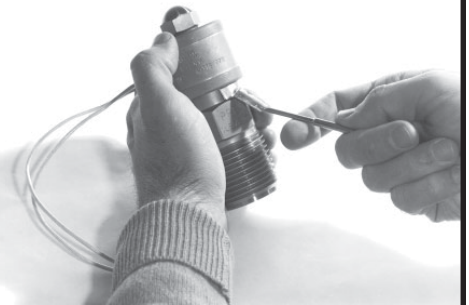

THERMOCOUPLES AND ACCESSORIES

AMERICAN
METRIC
Types J, K
or RTD
and all other
specials

**ADJUSTABLE DEPTH
THERMOCOUPLE**

**HOT MELT
NOZZLE THERMOCOUPLES**

**SPADE TYPE SURFACE
THERMOCOUPLES**

**MELT BOLT THERMOCOUPLES
FIXED & RETRACTABLE**