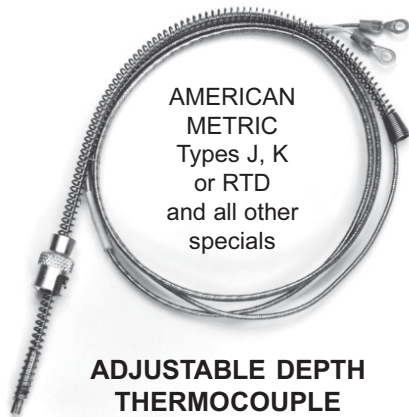

THERMOCOUPLES AND ACCESSORIES

AMERICAN
METRIC
Types J, K
or RTD
and all other
specials

**ADJUSTABLE DEPTH
THERMOCOUPLE**

**HOT MELT
NOZZLE THERMOCOUPLES**

**SPADE TYPE SURFACE
THERMOCOUPLES**

**MELT BOLT THERMOCOUPLES
FIXED & RETRACTABLE**

**POLARIZED PANEL JACKS
PLUGS & ADAPTORS**

T.C. BAYONET ADAPTORS

DIGITAL TEMP. INDICATORS

18 TYPES OF PROBES

**LARGEST STOCK & VARIETY OF
THERMOCOUPLE LEAD WIRES
TYPES J, K or RTD**

COMPARE OUR QUALITY & PRICES!