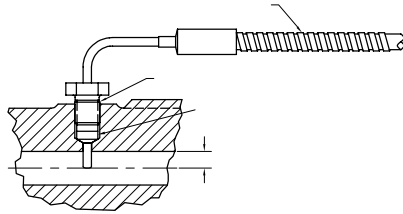

THERMOCOUPLES AND ACCESSORIES

AMERICAN
METRIC
Types J, K
or RTD
and all other
specials

**ADJUSTABLE DEPTH
THERMOCOUPLE**

**HOT MELT
NOZZLE THERMOCOUPLES**

**SPADE TYPE SURFACE
THERMOCOUPLES**

**MELT BOLT THERMOCOUPLES
FIXED & RETRACTABLE**