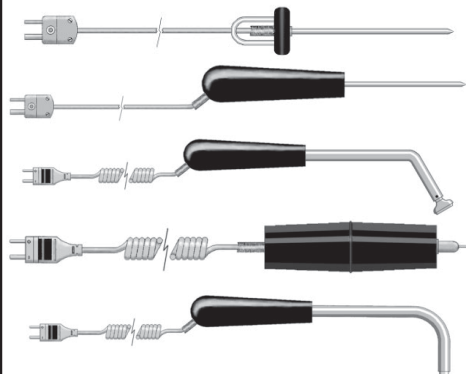

THERMOCOUPLES AND ACCESSORIES

AMERICAN
METRIC
Types J, K
or RTD
and all other
specials

**ADJUSTABLE DEPTH
THERMOCOUPLE**

**HOT MELT
NOZZLE THERMOCOUPLES**

**SPADE TYPE SURFACE
THERMOCOUPLES**

**MELT BOLT THERMOCOUPLES
FIXED & RETRACTABLE**

**POLARIZED PANEL JACKS
PLUGS & ADAPTORS**

T.C. BAYONET ADAPTORS

DIGITAL TEMP. INDICATORS

18 TYPES OF PROBES

**LARGEST STOCK & VARIETY OF
THERMOCOUPLE LEAD WIRES
TYPES J, K or RTD**

COMPARE OUR QUALITY & PRICES!