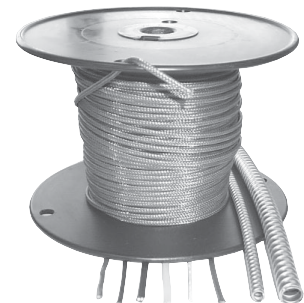

THERMOCOUPLES AND ACCESSORIES

AMERICAN
METRIC
Types J, K
or RTD
and all other
specials

**ADJUSTABLE DEPTH
THERMOCOUPLE**

**HOT MELT
NOZZLE THERMOCOUPLES**

**SPADE TYPE SURFACE
THERMOCOUPLES**

**MELT BOLT THERMOCOUPLES
FIXED & RETRACTABLE**

**POLARIZED PANEL JACKS
PLUGS & ADAPTORS**

T.C. BAYONET ADAPTORS

DIGITAL TEMP. INDICATORS

18 TYPES OF PROBES

**LARGEST STOCK & VARIETY OF
THERMOCOUPLE LEAD WIRES
TYPES J, K or RTD**

COMPARE OUR QUALITY & PRICES!