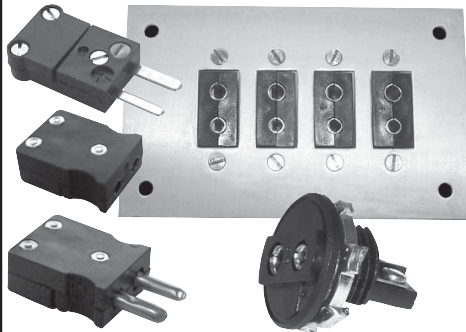

THERMOCOUPLES AND ACCESSORIES

AMERICAN
METRIC
Types J, K
or RTD
and all other
specials

**ADJUSTABLE DEPTH
THERMOCOUPLE**

**HOT MELT
NOZZLE THERMOCOUPLES**

**SPADE TYPE SURFACE
THERMOCOUPLES**

**MELT BOLT THERMOCOUPLES
FIXED & RETRACTABLE**

**POLARIZED PANEL JACKS
PLUGS & ADAPTORS**

T.C. BAYONET ADAPTORS

DIGITAL TEMP. INDICATORS

18 TYPES OF PROBES

**LARGEST STOCK & VARIETY OF
THERMOCOUPLE LEAD WIRES
TYPES J, K or RTD**

COMPARE OUR QUALITY & PRICES!