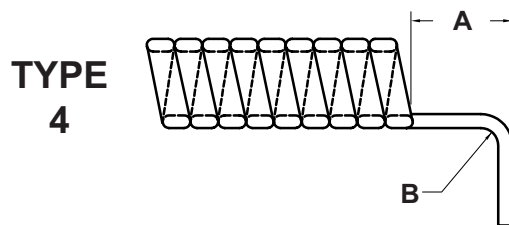

HELIX COILED NOZZLE HEATERS

FOR BY RAMA
HOT SPRUE BUSHINGS & EXTERNALLY HEATED MANIFOLD SYSTEMS

Helix heaters are the ultimate design in the coiled type heater market. Their design and technical development gives them longer life due to special features and manufacturing methods that surpass all others. Many features are proprietary and were developed to give you the most efficient design possible.

RAMA'S BETTER EDGE OVER OTHER ROUND OR SQUARE DESIGNS

- 1000% more surface contact
- Better heat transfer
- Longer heater life
- High temperature connection
- Internal Type J thermocouple
- Proportioned heat profile

ROUND DESIGN
ONE POINT CONTACT

SQUARE DESIGN
TWO POINT CONTACT

RAMA DESIGN
FULL SURFACE CONTACT

*DESIGN LIMITS WITH STANDARD MATERIALS

NOMINAL I.D. FLATTENED	O.D.	LENGTH (L)		**WATTS		LEADWIRE
		MAX	MIN	MAXIMUM	MINIMUM	
0.500 (1/2)	0.75	5.0	1.5	177 X (L)	160 + (L)	36" LEADWIRE 3/4" CONDUIT
0.750 (3/4)	1.00	5.0	1.0	248 X (L)	164 + (L)	
0.866 (22mm)	1.12	4.79	1.0	280 X (L)	145 + (L)	
0.875 (7/8)	1.13	4.75	1.0	282 X (L)	143 + (L)	
0.984 (25mm)	1.23	4.00	1.0	317 X (L)	128 + (L)	

**APPLIES TO TIGHT WOUND HEATERS @ 240V - MAXIMUM TOTAL WATTS IS 900.
*REFER TO FACTORY FOR NON-STANDARD DESIGNS.

1. **STANDARD FEATURES**
2. INTERNAL THERMOCOUPLE
   - FLAT COIL DESIGN
   - STAINLESS STEEL OVERBRAID

PLASTIC PROCESS EQUIPMENT, INC.

8303 CORPORATE PARK DRIVE, MACEDONIA (Cleveland), OHIO 44056, USA
PPE WEST 6385 Montessouri Street, Las Vegas, Nevada 89113
702-433-6385 • 800-258-8877 • Fax: 702-433-6388

PPE SOUTH 11218 Challenger Avenue, Odessa, Florida 33556
727-834-8888 • 800-282-6783 • Fax: 727-834-8873

www.ppe.com • e-mail: sales@ppe.com

8303 CORPORATE PARK DRIVE, MACEDONIA (Cleveland), OHIO 44056, USA
PPE 216-367-7000 • Toll Free: 800-321-0562 • Fax: 216-367-7022 • Order Fax: 800-223-8305

Toll Free: USA, Canada & Mexico
800-362-0706