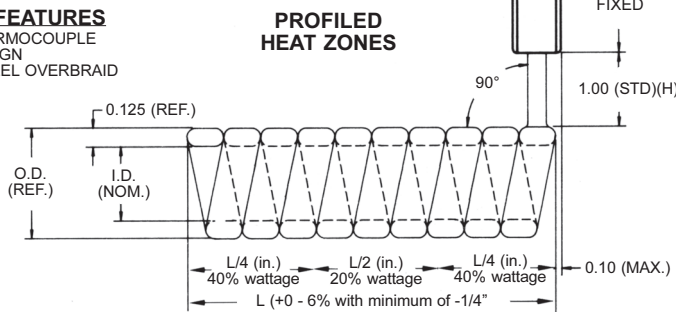

RAMA'S BETTER EDGE OVER OTHER ROUND OR SQUARE DESIGNS

- 1000% more surface contact
- Better heat transfer
- Longer heater life
- High temperature connection
- Internal Type J thermocouple
- Proportioned heat profile

ROUND DESIGN
ONE POINT CONTACT

SQUARE DESIGN
TWO POINT CONTACT

RAMA DESIGN
FULL SURFACE CONTACT

***DESIGN LIMITS WITH STANDARD MATERIALS**

NOMINAL I.D. FLATTENED	O.D.	LENGTH (L)		**WATTS		LEADWIRE
		MAX	MIN	MAXIMUM	MINIMUM	
0.500 (1/2)	0.75	5.0	1.5	177 X (L)	160 + (L)	36" LEADWIRE 3/4" CONDUIT
0.750 (3/4)	1.00	5.0	1.0	248 X (L)	164 + (L)	
0.866 (22mm)	1.12	4.79	1.0	280 X (L)	145 + (L)	
0.875 (7/8)	1.13	4.75	1.0	282 X (L)	143 + (L)	
0.984 (25mm)	1.23	4.00	1.0	317 X (L)	128 + (L)	

**APPLIES TO TIGHT WOUND HEATERS @ 240V - MAXIMUM TOTAL WATTS IS 900.
*REFER TO FACTORY FOR NON-STANDARD DESIGNS.

- STANDARD FEATURES**
- INTERNAL THERMOCOUPLE
 - FLAT COIL DESIGN
 - STAINLESS STEEL OVERBRAID