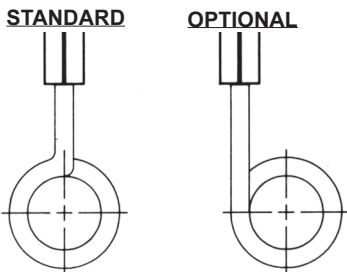

HELIX COILED NOZZLE HEATERS

FOR BY RAMA
HOT SPRUE BUSHINGS & EXTERNALLY HEATED MANIFOLD SYSTEMS

Helix heaters are the ultimate design in the coiled type heater market. Their design and technical development gives them longer life due to special features and manufacturing methods that surpass all others. Many features are proprietary and were developed to give you the most efficient design possible.

RAMA'S BETTER EDGE OVER OTHER ROUND OR SQUARE DESIGNS

- 1000% more surface contact
- Better heat transfer
- Longer heater life
- High temperature connection
- Internal Type J thermocouple
- Proportioned heat profile

ROUND DESIGN
ONE POINT CONTACT

SQUARE DESIGN
TWO POINT CONTACT

RAMA DESIGN
FULL SURFACE CONTACT

*DESIGN LIMITS WITH STANDARD MATERIALS

NOMINAL I.D. FLATTENED	O.D.	LENGTH (L)		**WATTS		LEADWIRE
		MAX	MIN	MAXIMUM	MINIMUM	
0.500 (1/2)	0.75	5.0	1.5	177 X (L)	160 + (L)	36" LEADWIRE 3/4" CONDUIT
0.750 (3/4)	1.00	5.0	1.0	248 X (L)	164 + (L)	
0.866 (22mm)	1.12	4.79	1.0	280 X (L)	145 + (L)	
0.875 (7/8)	1.13	4.75	1.0	282 X (L)	143 + (L)	
0.984 (25mm)	1.23	4.00	1.0	317 X (L)	128 + (L)	

**APPLIES TO TIGHT WOUND HEATERS @ 240V - MAXIMUM TOTAL WATTS IS 900.
*REFER TO FACTORY FOR NON-STANDARD DESIGNS.

1. **STANDARD FEATURES**
2. INTERNAL THERMOCOUPLE
   - FLAT COIL DESIGN
   - STAINLESS STEEL OVERBRAID

PLASTIC PROCESS EQUIPMENT, INC.

8303 CORPORATE PARK DRIVE, MACEDONIA (Cleveland), OHIO 44056, USA
PPE WEST 6385 Montessouri Street, Las Vegas, Nevada 89113
702-433-6385 • 800-258-8877 • Fax: 702-433-6388

PPE SOUTH 11218 Challenger Avenue, Odessa, Florida 33556
727-834-8888 • 800-282-6783 • Fax: 727-834-8873

www.ppe.com • e-mail: sales@ppe.com

8303 CORPORATE PARK DRIVE, MACEDONIA (Cleveland), OHIO 44056, USA
PPE 216-367-7000 • Toll Free: 800-321-0562 • Fax: 216-367-7022 • Order Fax: 800-223-8305

Toll Free: USA, Canada & Mexico
800-362-0706