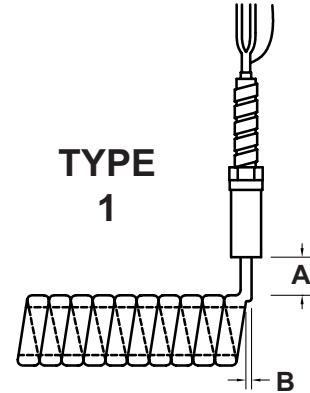

HELIX COILED NOZZLE HEATERS

FOR BY RAMA
HOT SPRUE BUSHINGS & EXTERNALLY HEATED MANIFOLD SYSTEMS

Helix heaters are the ultimate design in the coiled type heater market. Their design and technical development gives them longer life due to special features and manufacturing methods that surpass all others. Many features are proprietary and were developed to give you the most efficient design possible.

RAMA'S BETTER EDGE OVER OTHER ROUND OR SQUARE DESIGNS

- 1000% more surface contact
- Better heat transfer
- Longer heater life
- High temperature connection
- Internal Type J thermocouple
- Proportioned heat profile

ROUND DESIGN
ONE POINT CONTACT

SQUARE DESIGN
TWO POINT CONTACT

RAMA DESIGN
FULL SURFACE CONTACT

*DESIGN LIMITS WITH STANDARD MATERIALS

NOMINAL I.D. FLATTENED	O.D.	LENGTH (L)		**WATTS		LEADWIRE
		MAX	MIN	MAXIMUM	MINIMUM	
0.500 (1/2)	0.75	5.0	1.5	177 X (L)	160 + (L)	36" LEADWIRE 3/4" CONDUIT
0.750 (3/4)	1.00	5.0	1.0	248 X (L)	164 + (L)	
0.866 (22mm)	1.12	4.79	1.0	280 X (L)	145 + (L)	
0.875 (7/8)	1.13	4.75	1.0	282 X (L)	143 + (L)	
0.984 (25mm)	1.23	4.00	1.0	317 X (L)	128 + (L)	

**APPLIES TO TIGHT WOUND HEATERS @ 240V - MAXIMUM TOTAL WATTS IS 900.
*REFER TO FACTORY FOR NON-STANDARD DESIGNS.

1. **STANDARD FEATURES**
2. INTERNAL THERMOCOUPLE
   - FLAT COIL DESIGN
   - STAINLESS STEEL OVERBRAID

PLASTIC PROCESS EQUIPMENT, INC.

8303 CORPORATE PARK DRIVE, MACEDONIA (Cleveland), OHIO 44056, USA
PPE WEST 6385 Montessouri Street, Las Vegas, Nevada 89113
702-433-6385 • 800-258-8877 • Fax: 702-433-6388

PPE SOUTH 11218 Challenger Avenue, Odessa, Florida 33556
727-834-8888 • 800-282-6783 • Fax: 727-834-8873

www.ppe.com • e-mail: sales@ppe.com

8303 CORPORATE PARK DRIVE, MACEDONIA (Cleveland), OHIO 44056, USA
PPE 216-367-7000 • Toll Free: 800-321-0562 • Fax: 216-367-7022 • Order Fax: 800-223-8305

Toll Free: USA, Canada & Mexico
800-362-0706