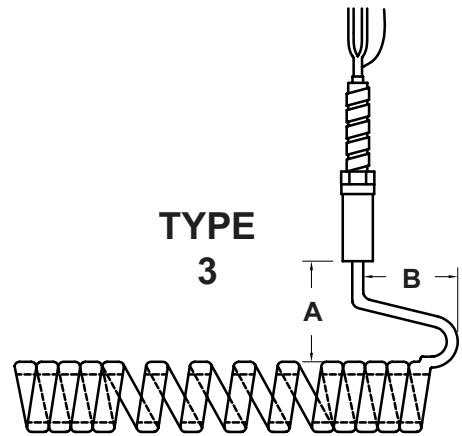

HELIX COILED NOZZLE HEATERS

FOR BY RAMA
HOT SPRUE BUSHINGS & EXTERNALLY HEATED MANIFOLD SYSTEMS

Helix heaters are the ultimate design in the coiled type heater market. Their design and technical development gives them longer life due to special features and manufacturing methods that surpass all others. Many features are proprietary and were developed to give you the most efficient design possible.

RAMA'S BETTER EDGE OVER OTHER ROUND OR SQUARE DESIGNS

- 1000% more surface contact
- Better heat transfer
- Longer heater life
- High temperature connection
- Internal Type J thermocouple
- Proportioned heat profile

ROUND DESIGN
ONE POINT CONTACT

SQUARE DESIGN
TWO POINT CONTACT

RAMA DESIGN
FULL SURFACE CONTACT

*DESIGN LIMITS WITH STANDARD MATERIALS

NOMINAL I.D. FLATTENED	O.D.	LENGTH (L)		**WATTS		LEADWIRE
		MAX	MIN	MAXIMUM	MINIMUM	
0.500 (1/2)	0.75	5.0	1.5	177 X (L)	160 + (L)	36" LEADWIRE 3/4" CONDUIT
0.750 (3/4)	1.00	5.0	1.0	248 X (L)	164 + (L)	
0.866 (22mm)	1.12	4.79	1.0	280 X (L)	145 + (L)	
0.875 (7/8)	1.13	4.75	1.0	282 X (L)	143 + (L)	
0.984 (25mm)	1.23	4.00	1.0	317 X (L)	128 + (L)	

**APPLIES TO TIGHT WOUND HEATERS @ 240V - MAXIMUM TOTAL WATTS IS 900.
*REFER TO FACTORY FOR NON-STANDARD DESIGNS.

1. **STANDARD FEATURES**
2. INTERNAL THERMOCOUPLE
   - FLAT COIL DESIGN
   - STAINLESS STEEL OVERBRAID

PLASTIC PROCESS EQUIPMENT, INC.

8303 CORPORATE PARK DRIVE, MACEDONIA (Cleveland), OHIO 44056, USA
PPE WEST 6385 Montessouri Street, Las Vegas, Nevada 89113
702-433-6385 • 800-258-8877 • Fax: 702-433-6388

PPE SOUTH 11218 Challenger Avenue, Odessa, Florida 33556
727-834-8888 • 800-282-6783 • Fax: 727-834-8873

www.ppe.com • e-mail: sales@ppe.com

8303 CORPORATE PARK DRIVE, MACEDONIA (Cleveland), OHIO 44056, USA
PPE 216-367-7000 • Toll Free: 800-321-0562 • Fax: 216-367-7022 • Order Fax: 800-223-8305

Toll Free: USA, Canada & Mexico
800-362-0706