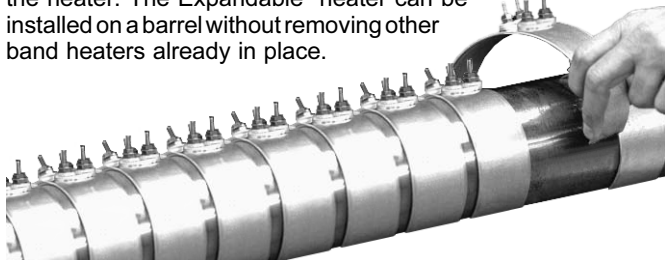

2 post each half 180° from lock-up flange.

Features (Expandable Bands)

New flexible, one piece design makes installation faster on plastic processing equipment because it can be opened to the full diameter of the barrel without internal damage to the heater. The Expandable heater can be installed on a barrel without removing other band heaters already in place.

CAUTION: START-UP

Due to moisture contained especially in new heater bands we suggest using a soft start program. This allows the moisture to dissipate gradually limiting ground fault current to a reduced value.

PLASTIC PROCESS EQUIPMENT, INC.

www.ppe.com • e-mail: sales@ppe.com

PPE WEST 6385 Montessouri Street, Las Vegas, Nevada 89113
702-433-6385 • 800-258-8877 • Fax: 702-433-6388

PPE SOUTH 11218 Challenger Avenue, Odessa, Florida 33556
727-834-8888 • 800-282-6783 • Fax: 727-834-8873

8303 CORPORATE PARK DRIVE, MACEDONIA (Cleveland), OHIO 44056, USA

Toll Free: USA, Canada & Mexico

PPE 216-367-7000 • Toll Free: 800-321-0562 • Fax: 216-367-7022 • Order Fax: 800-223-8305

800-362-0706