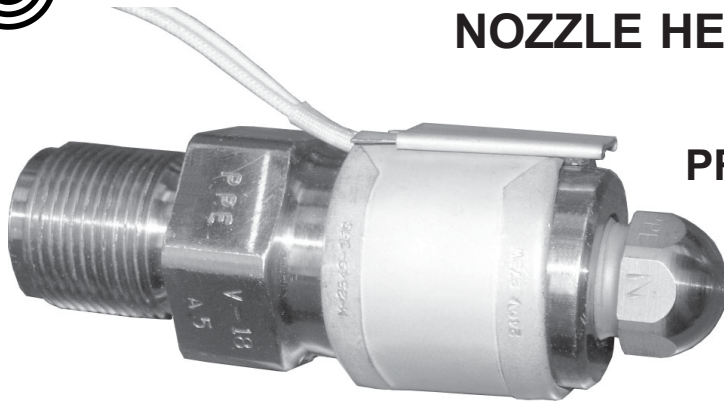

PREMIUM TAPERED WEDGE-LOCK NOZZLE HEATER BANDS

**LOW
PROFILE**

**HAVE A TIGHT SPOT?
GIVE YOURSELF
A WEDGIE!**

- WEDGE LOCK FRICTION FIT KEY ELIMINATES TABS OR STRAPS.
- LOW PROFILE ADDS ONLY 3/32" TO YOUR OUTSIDE DIAMETER

- TAPERED WEDGE SLIDES ON FROM FRONT, LEADS EXIT TOWARD REAR.
- 10" FLEXIBLE LEADS STANDARD. MAXIMUM WATT DENSITY

SIZES I.D. X WIDTH	VOLTS	WATTS	PART NO.	QUANTITY PRICES	
				1-11	12+
1-1/2" X 4"	240	600	M-2968-16C	\$19.10	\$18.10
1-1/2" X 5"	120	700	M-2836-16C	\$20.40	\$19.35
1-1/2" X 5"	240	700	M-2837-16C	\$20.40	\$19.35
1-3/4" X 1"	120	200	M-10547-16C	\$16.10	\$15.25
1-3/4" X 1"	240	200	M-10548-16C	\$16.10	\$15.25
1-3/4" X 1-1/2"	120	275	M-2838-16C	\$16.10	\$15.25
1-3/4" X 1-1/2"	240	275	M-2839-16C	\$16.05	\$15.20
1-3/4" X 2"	120	375	M-27071-16C	\$16.30	\$15.45
1-3/4" X 2"	240	375	M-27072-16C	\$16.30	\$15.45
1-3/4" X 3"	120	500	M-2840-16C	\$17.15	\$16.35
1-3/4" X 3"	240	500	M-2841-16C	\$17.15	\$16.35
2" X 1"	120	200	M-8615-16C	\$16.75	\$15.65
2" X 1"	240	200	M-23390-16C	\$15.00	\$14.00
2" X 1-1/2"	120	300	M-23391-16C	\$16.10	\$15.25
2" X 1-1/2"	240	300	M-8571-16C	\$16.10	\$15.25